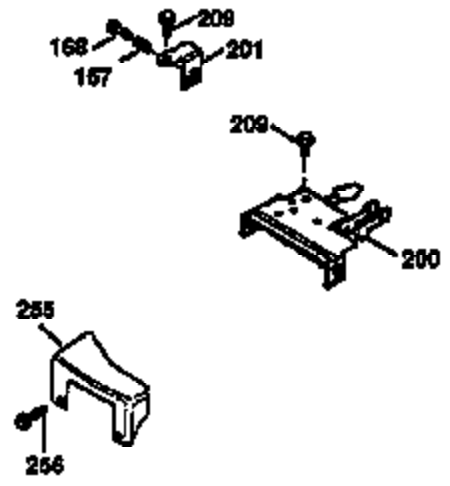

ILLUSTRATION SHOWS TYPICAL PARTS ONLY. ORDER BY PART NUMBER. PARTS NOT LISTED ARE SUPPLIED BY OEM.

Ref #	Part Number	Qty	Description
19	31361	1	Extension Spring
69	35261	1	* Mounting Flange Gasket
70	30571C	1	Mounting Flange (Incl.72 thru 83,311 & 312)
90	611112	1	Flywheel
182	6201	2	Screw, 1/4-28 x 7/8"
185	31384A	1	Intake Pipe (Incl. 224)
186	34337	1	Governor Link
200	33131A	1	Control Bracket (Incl. 202 thru 205)
209	30200	2	Screw, 10-24 x 9/16"
223	650451	2	Screw, 1/4-20 x 1"
238	650806	2	Screw, 10-32 x 5/8"
245	34340	1	Air Cleaner Filter
250	34341B	1	Air Cleaner Cover
275	36473	1	Muffler (Incl. 277)
277	650988	2	Screw, 1/4-20 x 2-5/16"