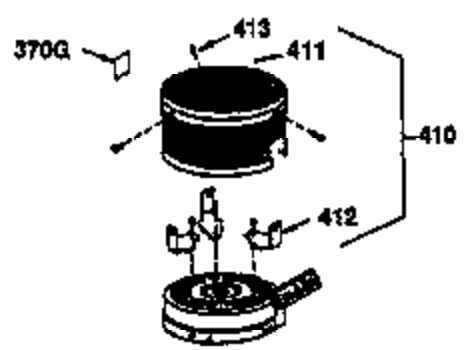

ILLUSTRATION SHOWS TYPICAL PARTS ONLY. ORDER BY PART NUMBER. PARTS NOT LISTED ARE SUPPLIED BY OEM.

Ref #	Part Number	Qty	Description
19	31361	1	Extension Spring
69	35261	1	* Mounting Flange Gasket
70	30571C	1	Mounting Flange (Incl.72 thru 83,311 & 312)
90	611112	1	Flywheel
182	6201	2	Screw, 1/4-28 x 7/8"
185	31384A	1	Intake Pipe (Incl. 224)
186	34337	1	Governor Link
200	33131A	1	Control Bracket (Incl. 202 thru 205)
209	30200	2	Screw, 10-24 x 9/16"
223	650451	2	Screw, 1/4-20 x 1"
238	650806	2	Screw, 10-32 x 5/8"
245	34340	1	Air Cleaner Filter
250	34341B	1	Air Cleaner Cover
275	36473	1	Muffler (Incl. 277)
277	650988	2	Screw, 1/4-20 x 2-5/16"