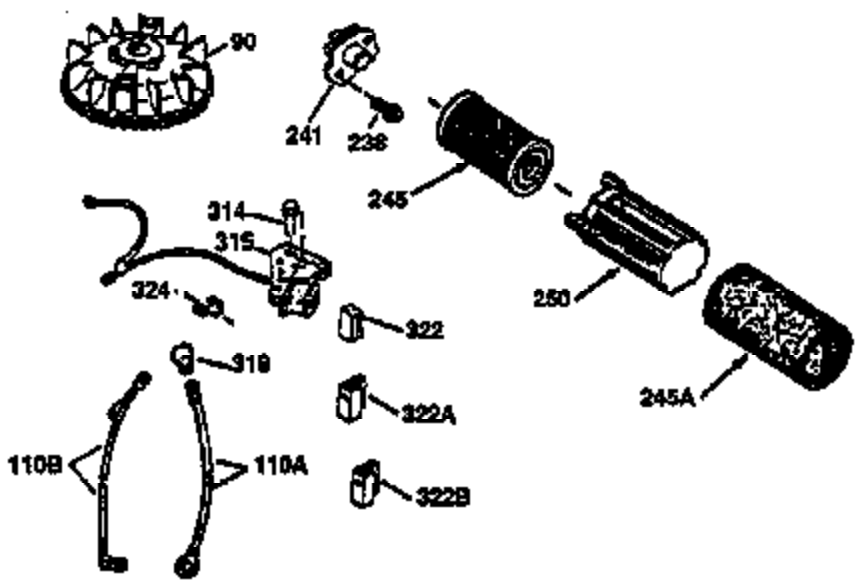

ILLUSTRATION SHOWS TYPICAL PARTS ONLY. ORDER BY PART NUMBER. PARTS NOT LISTED ARE SUPPLIED BY OEM.

Ref #	Part Number	Qty	Description
19	31361	1	Extension Spring
69	35261	1	* Mounting Flange Gasket
70	30571C	1	Mounting Flange (Incl.72 thru 83,311 & 312)
90	611112	1	Flywheel
182	6201	2	Screw, 1/4-28 x 7/8"
185	31384A	1	Intake Pipe (Incl. 224)
186	34337	1	Governor Link
200	33131A	1	Control Bracket (Incl. 202 thru 205)
209	30200	2	Screw, 10-24 x 9/16"
223	650451	2	Screw, 1/4-20 x 1"
238	650806	2	Screw, 10-32 x 5/8"
245	34340	1	Air Cleaner Filter
250	34341B	1	Air Cleaner Cover
275	36473	1	Muffler (Incl. 277)
277	650988	2	Screw, 1/4-20 x 2-5/16"