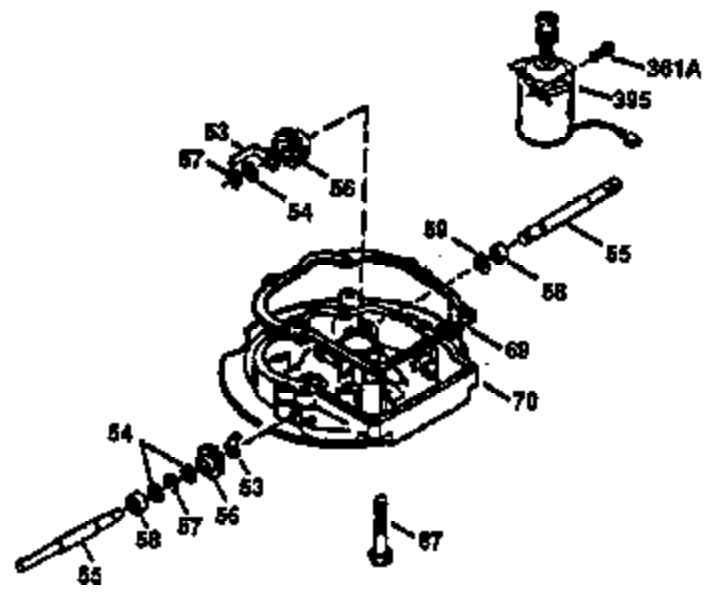

ILLUSTRATION SHOWS TYPICAL PARTS ONLY. ORDER BY PART NUMBER. PARTS NOT LISTED ARE SUPPLIED BY OEM.

Ref #	Part Number	Qty	Description
19	31361	1	Extension Spring
69	35261	1	* Mounting Flange Gasket
70	30571C	1	Mounting Flange (Incl.72 thru 83,311 & 312)
90	611112	1	Flywheel
182	6201	2	Screw, 1/4-28 x 7/8"
185	31384A	1	Intake Pipe (Incl. 224)
186	34337	1	Governor Link
200	33131A	1	Control Bracket (Incl. 202 thru 205)
209	30200	2	Screw, 10-24 x 9/16"
223	650451	2	Screw, 1/4-20 x 1"
238	650806	2	Screw, 10-32 x 5/8"
245	34340	1	Air Cleaner Filter
250	34341B	1	Air Cleaner Cover
275	36473	1	Muffler (Incl. 277)
277	650988	2	Screw, 1/4-20 x 2-5/16"