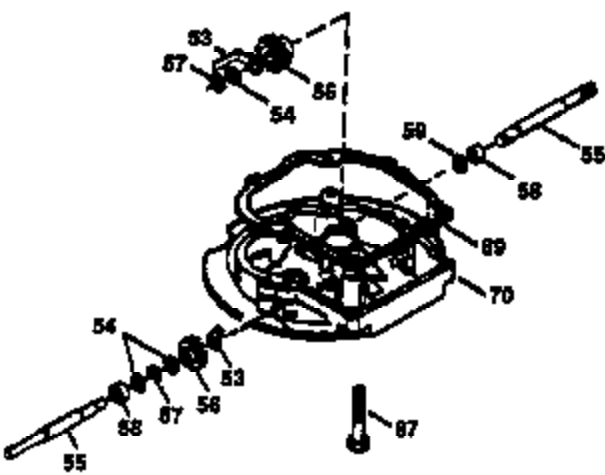

Ref #	Part Number	Qty	Description
19	31361	1	Extension Spring
69	35261	1	* Mounting Flange Gasket
70	30571C	1	Mounting Flange (Incl.72 thru 83,311 & 312)
90	611112	1	Flywheel
182	6201	2	Screw, 1/4-28 x 7/8"
185	31384A	1	Intake Pipe (Incl. 224)
186	32653	1	Governor Link
216	33086	1	R.P.M. Adjusting Lever
223	650451	2	Screw, 1/4-20 x 1"
238	650806	2	Screw, 10-32 x 5/8"
245	34340	1	Air Cleaner Filter
250	34341B	1	Air Cleaner Cover
275	36473	1	Muffler (Incl. 277)
277	650988	2	Screw, 1/4-20 x 2-5/16"