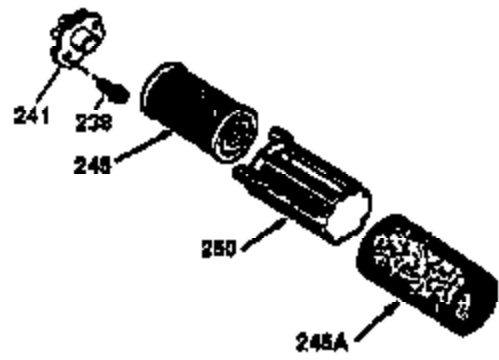

Ref #	Part Number	Qty	Description
19	31361	1	Extension Spring
69	35261	1	* Mounting Flange Gasket
70	30571C	1	Mounting Flange (Incl.72 thru 83,311 & 312)
90	611112	1	Flywheel
182	6201	2	Screw, 1/4-28 x 7/8"
185	31384A	1	Intake Pipe (Incl. 224)
186	32653	1	Governor Link
216	33086	1	R.P.M. Adjusting Lever
223	650451	2	Screw, 1/4-20 x 1"
238	650806	2	Screw, 10-32 x 5/8"
245	34340	1	Air Cleaner Filter
250	34341B	1	Air Cleaner Cover
275	36473	1	Muffler (Incl. 277)
277	650988	2	Screw, 1/4-20 x 2-5/16"