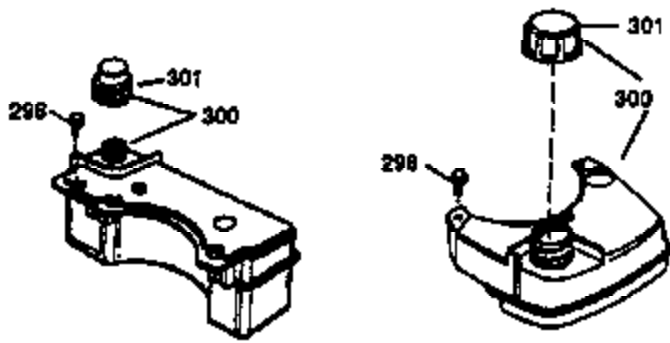

Ref #	Part Number	Qty	Description
238	650806	2	Screw, 10-32 x 5/8"
239	34338	1	* Air Cleaner Gasket
245	34340	1	Air Cleaner Filter
250	34341B	1	Air Cleaner Cover
260	35491	1	Blower Housing
287	650926	2	Screw, 8-32 x 21/64"
300	35586	1	Fuel Tank (Incl. 292 & 301)
301	36246	1	Fuel Cap
390	590694	1	Rewind Starter (NOTE: This engine could have been built with 590686 starter. Refer to the design of the air intake louvers for part identification. Individual starter parts do not interchange.)