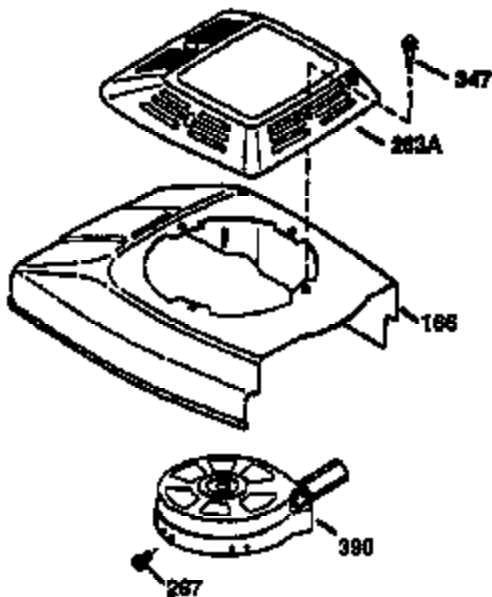

Ref #	Part Number	Qty	Description
238	650806	2	Screw, 10-32 x 5/8"
239	34338	1	* Air Cleaner Gasket
245	34340	1	Air Cleaner Filter
250	34341B	1	Air Cleaner Cover
260	35491	1	Blower Housing
287	650926	2	Screw, 8-32 x 21/64"
300	35586	1	Fuel Tank (Incl. 292 & 301)
301	36246	1	Fuel Cap
390	590694	1	Rewind Starter (NOTE: This engine could have been built with 590686 starter. Refer to the design of the air intake louvers for part identification. Individual starter parts do not interchange.)