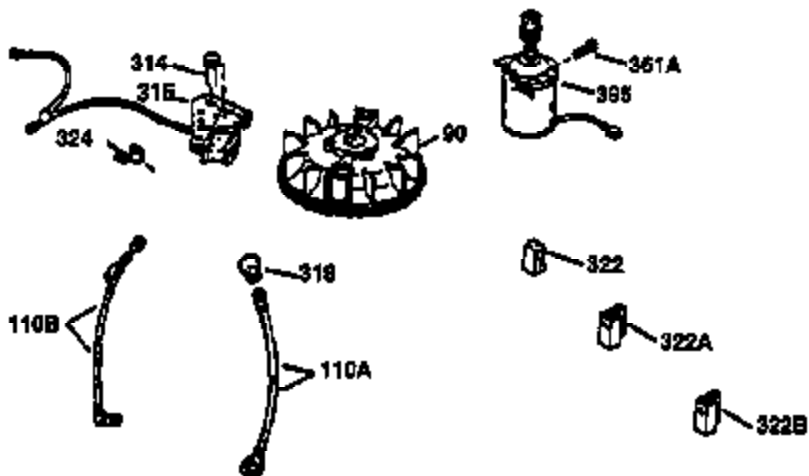

Ref #	Part Number	Qty	Description
19	31361	1	Extension Spring
69	35261	1	* Mounting Flange Gasket
70	30571C	1	Mounting Flange (Incl.72 thru 83,311 & 312)
90	611112	1	Flywheel
182	6201	2	Screw, 1/4-28 x 7/8"
185	31384A	1	Intake Pipe (Incl. 224)
186	32653	1	Governor Link
216	33086	1	R.P.M. Adjusting Lever
223	650451	2	Screw, 1/4-20 x 1"
238	650806	2	Screw, 10-32 x 5/8"
245	34340	1	Air Cleaner Filter
250	34341B	1	Air Cleaner Cover
275	36473	1	Muffler (Incl. 277)
277	650988	2	Screw, 1/4-20 x 2-5/16"