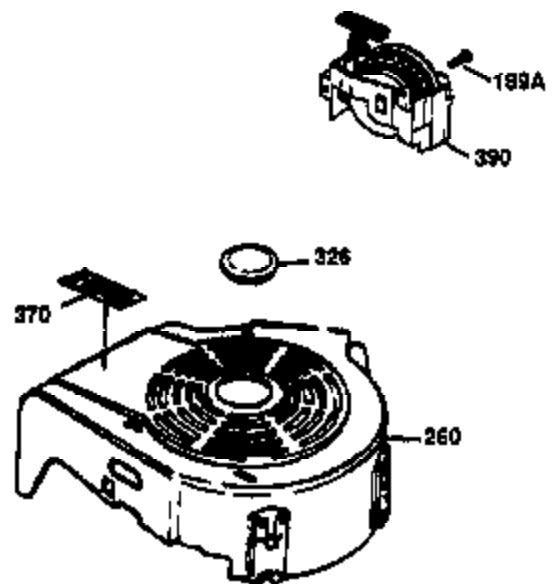

Ref #	Part Number	Qty	Description
238	650806	2	Screw, 10-32 x 5/8"
239	34338	1	* Air Cleaner Gasket
245	34340	1	Air Cleaner Filter
250	34341B	1	Air Cleaner Cover
260	35491	1	Blower Housing
287	650926	2	Screw, 8-32 x 21/64"
300	35586	1	Fuel Tank (Incl. 292 & 301)
301	36246	1	Fuel Cap
390	590694	1	Rewind Starter (NOTE: This engine could have been built with 590686 starter. Refer to the design of the air intake louvers for part identification. Individual starter parts do not interchange.)