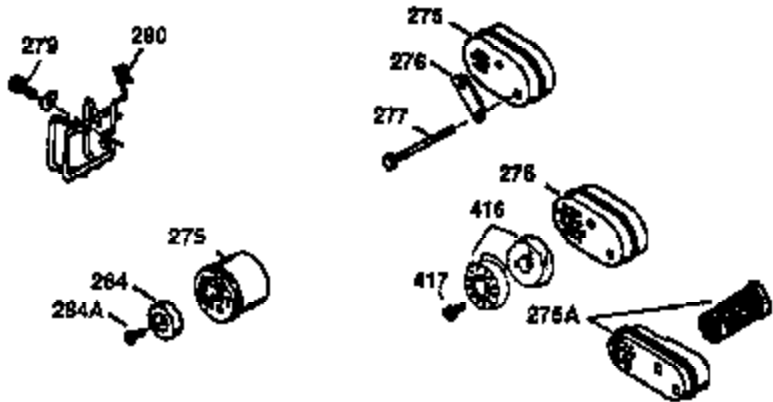

Ref #	Part Number	Qty	Description
19	31361	1	Extension Spring
69	35261	1	* Mounting Flange Gasket
70	30571C	1	Mounting Flange (Incl.72 thru 83,311 & 312)
90	611112	1	Flywheel
182	6201	2	Screw, 1/4-28 x 7/8"
185	31384A	1	Intake Pipe (Incl. 224)
186	32653	1	Governor Link
216	33086	1	R.P.M. Adjusting Lever
223	650451	2	Screw, 1/4-20 x 1"
238	650806	2	Screw, 10-32 x 5/8"
245	34340	1	Air Cleaner Filter
250	34341B	1	Air Cleaner Cover
275	36473	1	Muffler (Incl. 277)
277	650988	2	Screw, 1/4-20 x 2-5/16"