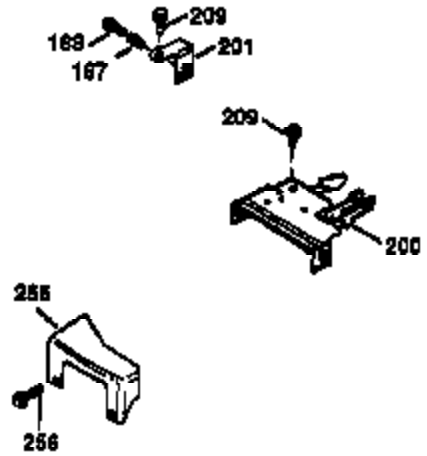

Ref #	Part Number	Qty	Description
19	31361	1	Extension Spring
69	35261	1	* Mounting Flange Gasket
70	30571C	1	Mounting Flange (Incl.72 thru 83,311 & 312)
90	611112	1	Flywheel
182	6201	2	Screw, 1/4-28 x 7/8"
185	31384A	1	Intake Pipe (Incl. 224)
186	32653	1	Governor Link
216	33086	1	R.P.M. Adjusting Lever
223	650451	2	Screw, 1/4-20 x 1"
238	650806	2	Screw, 10-32 x 5/8"
245	34340	1	Air Cleaner Filter
250	34341B	1	Air Cleaner Cover
275	36473	1	Muffler (Incl. 277)
277	650988	2	Screw, 1/4-20 x 2-5/16"