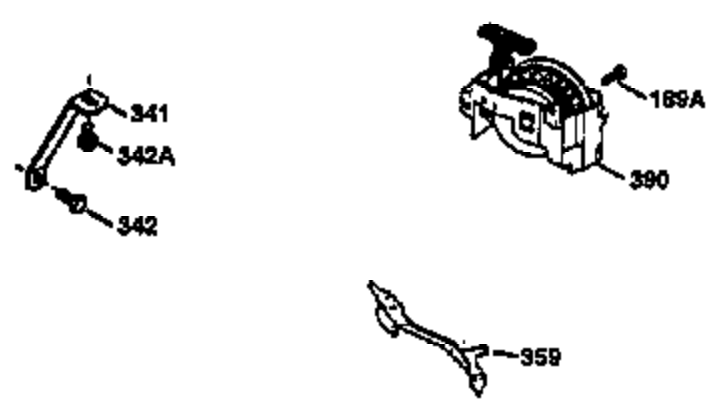

ILLUSTRATION SHOWS TYPICAL PARTS ONLY, ORDER BY PART NUMBER. PARTS NOT LISTED ARE SUPPLIED BY OEM.

Ref #	Part Number	Qty	Description
238	650806	2	Screw, 10-32 x 5/8"
239	34338	1	* Air Cleaner Gasket
245	34340	1	Air Cleaner Filter
250	34341B	1	Air Cleaner Cover
260	35491	1	Blower Housing
287	650926	2	Screw, 8-32 x 21/64"
300	32170B	1	Fuel Tank (Incl. 292 & 301)
301	33032	1	Fuel Cap
390	590694	1	Rewind Starter (NOTE: This engine could have been built with 590686 starter. Refer to the design of the air intake louvers for part identification. Individual starter parts do not interchange.)