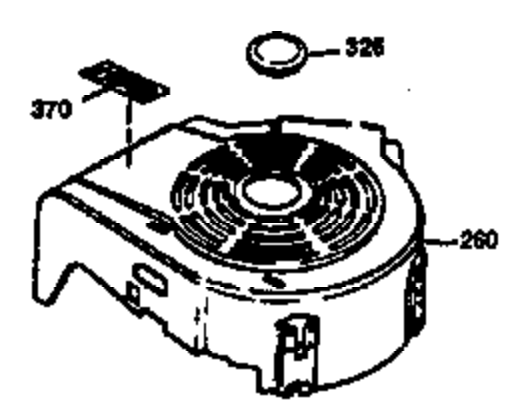

ILLUSTRATION SHOWS TYPICAL PARTS ONLY, ORDER BY PART NUMBER. PARTS NOT LISTED ARE SUPPLIED BY OEM.

Ref #	Part Number	Qty	Description
238	650806	2	Screw, 10-32 x 5/8"
239	34338	1	* Air Cleaner Gasket
245	34340	1	Air Cleaner Filter
250	34341B	1	Air Cleaner Cover
260	35491	1	Blower Housing
287	650926	2	Screw, 8-32 x 21/64"
300	32170B	1	Fuel Tank (Incl. 292 & 301)
301	33032	1	Fuel Cap
390	590694	1	Rewind Starter (NOTE: This engine could have been built with 590686 starter. Refer to the design of the air intake louvers for part identification. Individual starter parts do not interchange.)