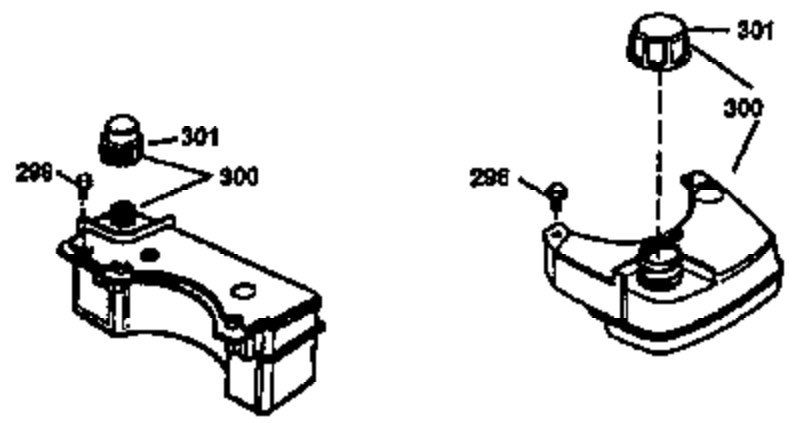

ILLUSTRATION SHOWS TYPICAL PARTS ONLY, ORDER BY PART NUMBER. PARTS NOT LISTED ARE SUPPLIED BY OEM.

Ref #	Part Number	Qty	Description
238	650806	2	Screw, 10-32 x 5/8"
239	34338	1	* Air Cleaner Gasket
245	34340	1	Air Cleaner Filter
250	34341B	1	Air Cleaner Cover
260	35491	1	Blower Housing
287	650926	2	Screw, 8-32 x 21/64"
300	32170B	1	Fuel Tank (Incl. 292 & 301)
301	33032	1	Fuel Cap
390	590694	1	Rewind Starter (NOTE: This engine could have been built with 590686 starter. Refer to the design of the air intake louvers for part identification. Individual starter parts do not interchange.)