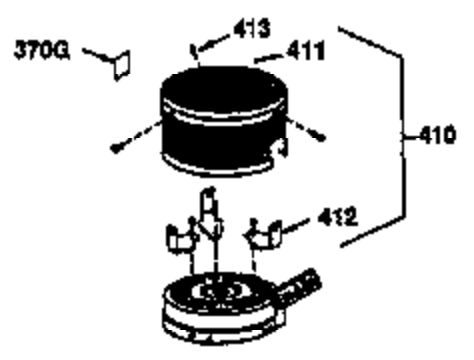

ILLUSTRATION SHOWS TYPICAL PARTS ONLY. ORDER BY PART NUMBER. PARTS NOT LISTED ARE SUPPLIED BY OEM.

Ref #	Part Number	Qty	Description
19	31361	1	Extension Spring
69	35261	1	* Mounting Flange Gasket
70	30571C	1	Mounting Flange (Incl.72 thru 83,311 & 312)
90	611112	1	Flywheel
182	6201	2	Screw, 1/4-28 x 7/8"
185	31384A	1	Intake Pipe (Incl. 224)
186	32653	1	Governor Link
216	33086	1	R.P.M. Adjusting Lever
223	650451	2	Screw, 1/4-20 x 1"
238	650806	2	Screw, 10-32 x 5/8"
245	34340	1	Air Cleaner Filter
250	34341B	1	Air Cleaner Cover
275	35708	1	Muffler (Incl. 277)
277	650795	2	Screw, 1/4-20 x 2-1/4"