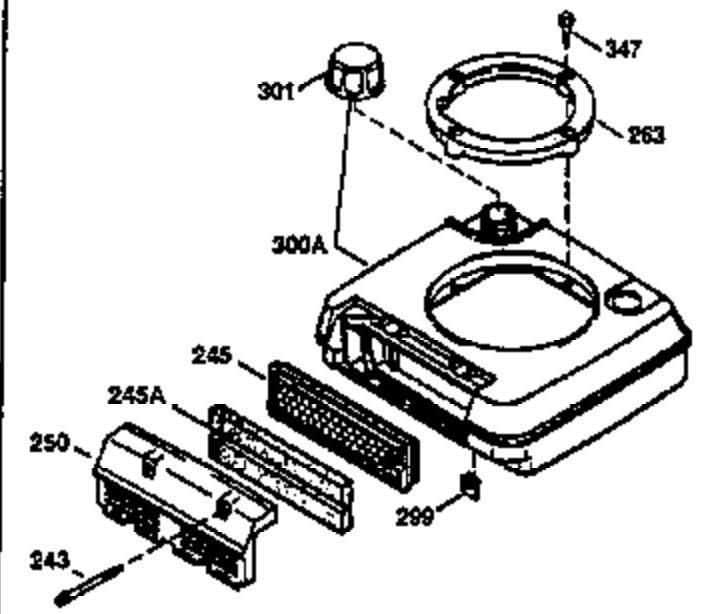

ILLUSTRATION SHOWS TYPICAL PARTS ONLY, ORDER BY PART NUMBER. PARTS NOT LISTED ARE SUPPLIED BY OEM.

Ref #	Part Number	Qty	Description
238	650806	2	Screw, 10-32 x 5/8"
239	34338	1	* Air Cleaner Gasket
245	34340	1	Air Cleaner Filter
250	34341B	1	Air Cleaner Cover
260	35491	1	Blower Housing
287	650926	2	Screw, 8-32 x 21/64"
300	32170B	1	Fuel Tank (Incl. 292 & 301)
301	33032	1	Fuel Cap
390	590694	1	Rewind Starter (NOTE: This engine could have been built with 590686 starter. Refer to the design of the air intake louvers for part identification. Individual starter parts do not interchange.)