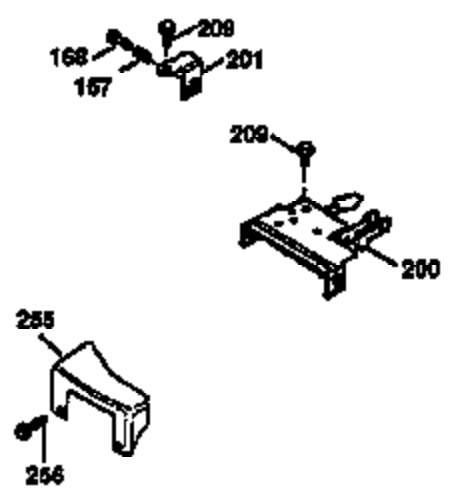

ILLUSTRATION SHOWS TYPICAL PARTS ONLY. ORDER BY PART NUMBER. PARTS NOT LISTED ARE SUPPLIED BY OEM.

Ref #	Part Number	Qty	Description
19	31361	1	Extension Spring
69	35261	1	* Mounting Flange Gasket
70	30571C	1	Mounting Flange (Incl.72 thru 83,311 & 312)
90	611112	1	Flywheel
182	6201	2	Screw, 1/4-28 x 7/8"
185	31384A	1	Intake Pipe (Incl. 224)
186	32653	1	Governor Link
216	33086	1	R.P.M. Adjusting Lever
223	650451	2	Screw, 1/4-20 x 1"
238	650806	2	Screw, 10-32 x 5/8"
245	34340	1	Air Cleaner Filter
250	34341B	1	Air Cleaner Cover
275	35708	1	Muffler (Incl. 277)
277	650795	2	Screw, 1/4-20 x 2-1/4"