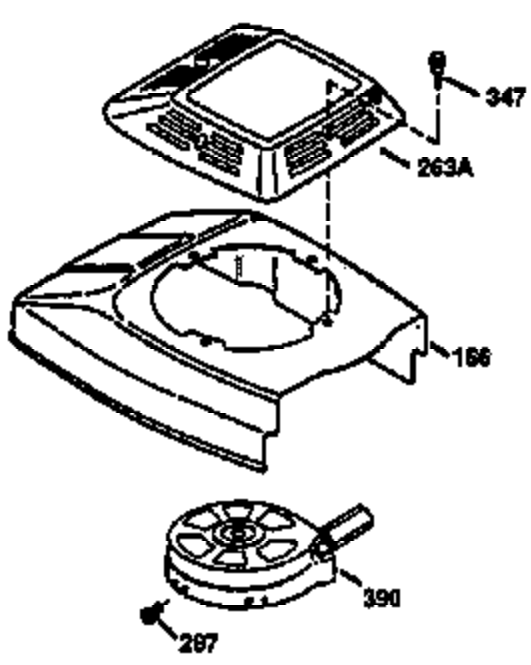

ILLUSTRATION SHOWS TYPICAL PARTS ONLY, ORDER BY PART NUMBER. PARTS NOT LISTED ARE SUPPLIED BY OEM.

Ref #	Part Number	Qty	Description
238	650806	2	Screw, 10-32 x 5/8"
239	34338	1	* Air Cleaner Gasket
245	34340	1	Air Cleaner Filter
250	34341B	1	Air Cleaner Cover
260	35491	1	Blower Housing
287	650926	2	Screw, 8-32 x 21/64"
300	32170B	1	Fuel Tank (Incl. 292 & 301)
301	33032	1	Fuel Cap
390	590694	1	Rewind Starter (NOTE: This engine could have been built with 590686 starter. Refer to the design of the air intake louvers for part identification. Individual starter parts do not interchange.)