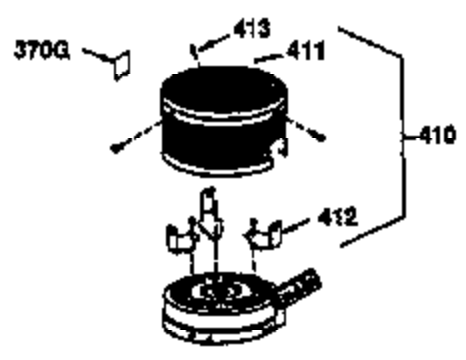

ILLUSTRATION SHOWS TYPICAL PARTS ONLY. ORDER BY PART NUMBER. PARTS NOT LISTED ARE SUPPLIED BY OEM.

Ref #	Part Number	Qty	Description
19	31361	1	Extension Spring
69	35261	1	* Mounting Flange Gasket
70	30571C	1	Mounting Flange (Incl.72 thru 83,311 & 312)
90	611112	1	Flywheel
182	6201	2	Screw, 1/4-28 x 7/8"
185	31384A	1	Intake Pipe (Incl. 224)
186	32653	1	Governor Link
216	33086	1	R.P.M. Adjusting Lever
223	650451	2	Screw, 1/4-20 x 1"
238	650806	2	Screw, 10-32 x 5/8"
245	34340	1	Air Cleaner Filter
250	34341B	1	Air Cleaner Cover
275	36473	1	Muffler (Incl. 277)
277	650988	2	Screw, 1/4-20 x 2-5/16"
416	36085	1	Spark Arrestor Kit (Incl. 417)(Optional)
417	650760	1	Screw, 8-32 x 3/8" (Optional)