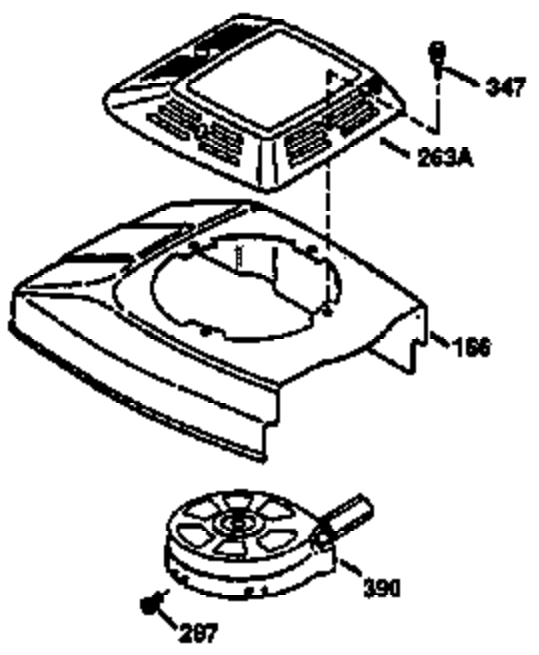

ILLUSTRATION SHOWS TYPICAL PARTS ONLY, ORDER BY PART NUMBER. PARTS NOT LISTED ARE SUPPLIED BY OEM.

Ref #	Part Number	Qty	Description
238	650806	2	Screw, 10-32 x 5/8"
239	34338	1	* Air Cleaner Gasket
245	34340	1	Air Cleaner Filter
250	34341B	1	Air Cleaner Cover
260	35491	1	Blower Housing
287	650926	2	Screw, 8-32 x 21/64"
300	35586	1	Fuel Tank (Incl. 292 & 301)
301	36246	1	Fuel Cap
390	590732	1	Rewind Starter (NOTE: This engine could have been built with 590738 starter. Refer to the design of the rope pulley strength ribs for part identification. Individual starter parts do not interchange. Refer to service bulletin 116).