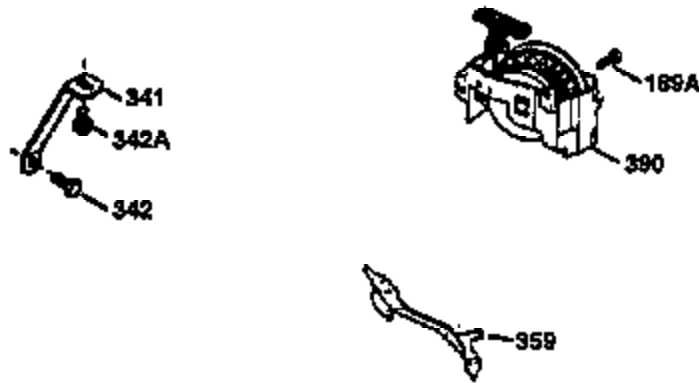

ILLUSTRATION SHOWS TYPICAL PARTS ONLY, ORDER BY PART NUMBER. PARTS NOT LISTED ARE SUPPLIED BY OEM.

Ref #	Part Number	Qty	Description
238	650806	2	Screw, 10-32 x 5/8"
239	34338	1	* Air Cleaner Gasket
245	34340	1	Air Cleaner Filter
250	34341B	1	Air Cleaner Cover
260	35484	1	Blower Housing
287	650926	2	Screw, 8-32 x 21/64"
298	28763	3	Screw, 10-32 x 35/64"
300	34476A	1	Fuel Tank (Incl. 292 & 301)
301	33032	1	Fuel Cap
390	590732	1	Rewind Starter (NOTE: This engine could have been built with 590688 starter. Refer to the design of the air intake louvers for part identification. Individual starter parts do not interchange.)