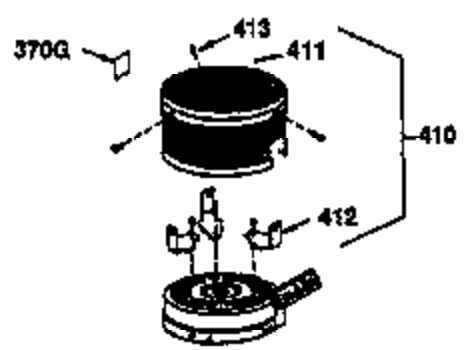

ILLUSTRATION SHOWS TYPICAL PARTS ONLY. ORDER BY PART NUMBER. PARTS NOT LISTED ARE SUPPLIED BY OEM.

Ref #	Part Number	Qty	Description
19	31361	1	Extension Spring
69	35261	1	* Mounting Flange Gasket
70	35651D	1	Mounting Flange (Incl.72 thru 83)
90	611112	1	Flywheel
182	6201	2	Screw, 1/4-28 x 7/8"
185	31384A	1	Intake Pipe (Incl. 224)
186	34337	1	Governor Link
200	33131A	1	Control Bracket (Incl. 202 thru 206)
209	30200	2	Screw, 10-24 x 9/16"
223	650451	2	Screw, 1/4-20 x 1"
238	650806	2	Screw, 10-32 x 5/8"
245	34340	1	Air Cleaner Filter
250	34341B	1	Air Cleaner Cover
275	36473	1	Muffler (Incl. 277)
277	650988	2	Screw, 1/4-20 x 2-5/16"
416	36085	1	Spark Arrestor Kit (Incl. 417)(Optional)
417	650760	1	Screw, 8-32 x 3/8" (Optional)