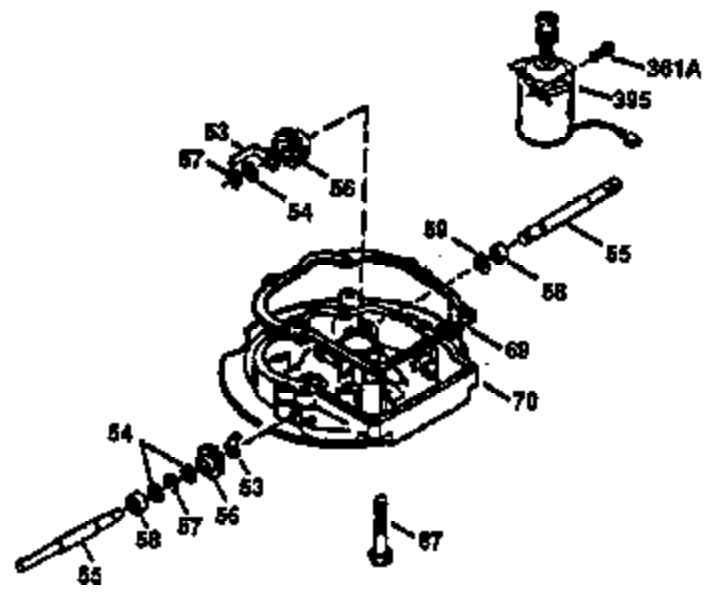

ILLUSTRATION SHOWS TYPICAL PARTS ONLY. ORDER BY PART NUMBER. PARTS NOT LISTED ARE SUPPLIED BY OEM.

Ref #	Part Number	Qty	Description
19	31361	1	Extension Spring
69	35261	1	* Mounting Flange Gasket
70	35651D	1	Mounting Flange (Incl.72 thru 83)
90	611112	1	Flywheel
182	6201	2	Screw, 1/4-28 x 7/8"
185	31384A	1	Intake Pipe (Incl. 224)
186	34337	1	Governor Link
200	33131A	1	Control Bracket (Incl. 202 thru 206)
209	30200	2	Screw, 10-24 x 9/16"
223	650451	2	Screw, 1/4-20 x 1"
238	650806	2	Screw, 10-32 x 5/8"
245	34340	1	Air Cleaner Filter
250	34341B	1	Air Cleaner Cover
275	36473	1	Muffler (Incl. 277)
277	650988	2	Screw, 1/4-20 x 2-5/16"
416	36085	1	Spark Arrestor Kit (Incl. 417)(Optional)
417	650760	1	Screw, 8-32 x 3/8" (Optional)