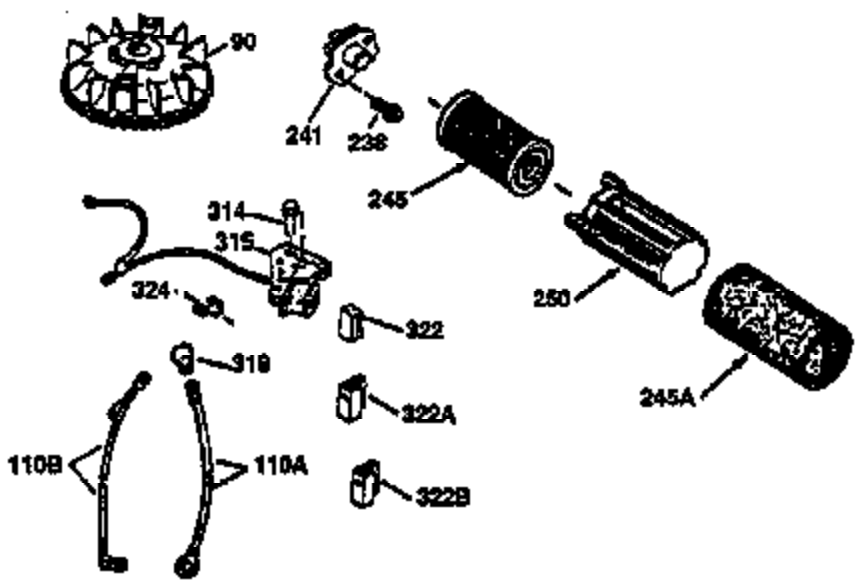

ILLUSTRATION SHOWS TYPICAL PARTS ONLY. ORDER BY PART NUMBER. PARTS NOT LISTED ARE SUPPLIED BY OEM.

Ref #	Part Number	Qty	Description
19	31361	1	Extension Spring
69	35261	1	* Mounting Flange Gasket
70	35651D	1	Mounting Flange (Incl.72 thru 83)
90	611112	1	Flywheel
182	6201	2	Screw, 1/4-28 x 7/8"
185	31384A	1	Intake Pipe (Incl. 224)
186	34337	1	Governor Link
200	33131A	1	Control Bracket (Incl. 202 thru 206)
209	30200	2	Screw, 10-24 x 9/16"
223	650451	2	Screw, 1/4-20 x 1"
238	650806	2	Screw, 10-32 x 5/8"
245	34340	1	Air Cleaner Filter
250	34341B	1	Air Cleaner Cover
275	36473	1	Muffler (Incl. 277)
277	650988	2	Screw, 1/4-20 x 2-5/16"
416	36085	1	Spark Arrestor Kit (Incl. 417)(Optional)
417	650760	1	Screw, 8-32 x 3/8" (Optional)