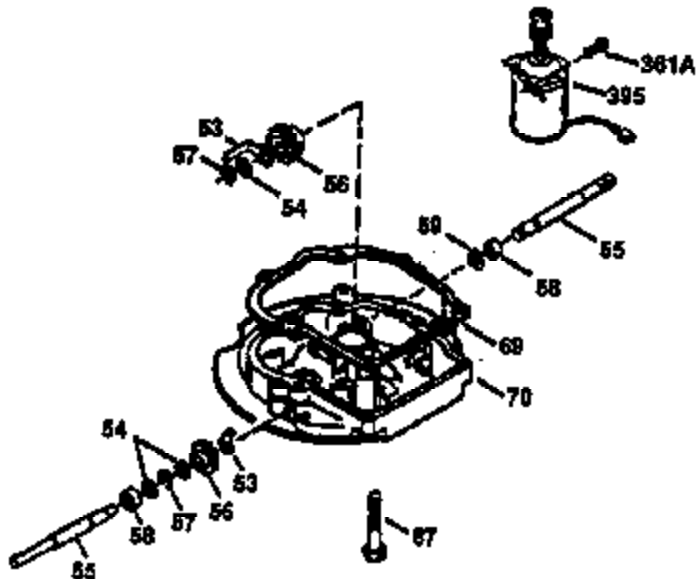

ILLUSTRATION SHOWS TYPICAL PARTS ONLY. ORDER BY PART NUMBER. PARTS NOT LISTED ARE SUPPLIED BY OEM.

Ref #	Part Number	Qty	Description
19	31361	1	Extension Spring
69	35261	1	* Mounting Flange Gasket
70	35651D	1	Mounting Flange (Incl. 72 thru 83)
90	611112	1	Flywheel
182	6201	2	Screw, 1/4-28 x 7/8"
185	31384A	1	Intake Pipe (Incl. 224)
186	34337	1	Governor Link
200	33205A	1	Control Bracket (Incl. 202 thru 206)
209	30200	2	Screw, 10-24 x 9/16"
223	650451	2	Screw, 1/4-20 x 1"
238	650806	2	Screw, 10-32 x 5/8"
245	34340	1	Air Cleaner Filter
250	34341B	1	Air Cleaner Cover
275	36473	1	Muffler (Incl. 277)
277	650988	2	Screw, 1/4-20 x 2-5/16"
416	36085	1	Spark Arrestor Kit (Incl. 417)(Optional)
417	650760	1	Screw, 8-32 x 3/8" (Optional)