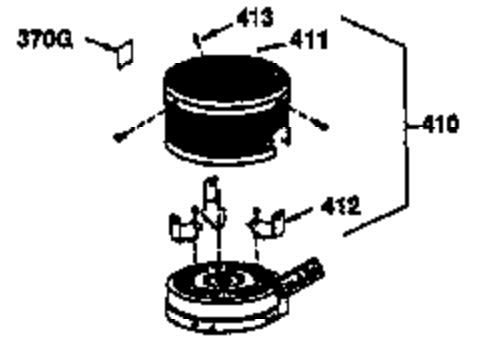

ILLUSTRATION SHOWS TYPICAL PARTS ONLY. ORDER BY PART NUMBER. PARTS NOT LISTED ARE SUPPLIED BY OEM.

Ref #	Part Number	Qty	Description
19	31361	1	Extension Spring
69	35261	1	* Mounting Flange Gasket
70	35651D	1	Mounting Flange (Incl. 72 thru 83)
90	611112	1	Flywheel
182	6201	2	Screw, 1/4-28 x 7/8"
185	31384A	1	Intake Pipe (Incl. 224)
186	34337	1	Governor Link
200	33205A	1	Control Bracket (Incl. 202 thru 206)
209	30200	2	Screw, 10-24 x 9/16"
223	650451	2	Screw, 1/4-20 x 1"
238	650806	2	Screw, 10-32 x 5/8"
245	34340	1	Air Cleaner Filter
250	34341B	1	Air Cleaner Cover
275	36473	1	Muffler (Incl. 277)
277	650988	2	Screw, 1/4-20 x 2-5/16"
416	36085	1	Spark Arrestor Kit (Incl. 417)(Optional)
417	650760	1	Screw, 8-32 x 3/8" (Optional)