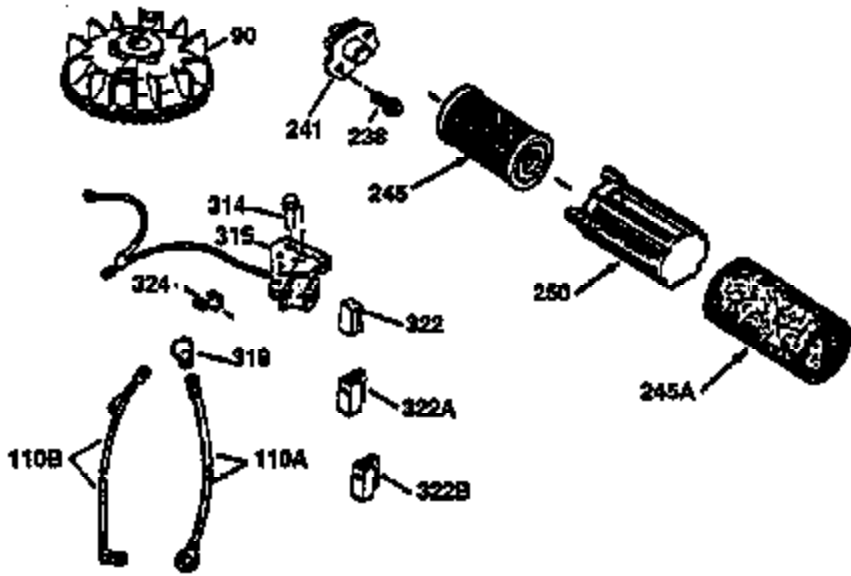

ILLUSTRATION SHOWS TYPICAL PARTS ONLY. ORDER BY PART NUMBER. PARTS NOT LISTED ARE SUPPLIED BY OEM.

Ref #	Part Number	Qty	Description
19	31361	1	Extension Spring
69	35261	1	* Mounting Flange Gasket
70	35651D	1	Mounting Flange (Incl. 72 thru 83)
90	611112	1	Flywheel
182	6201	2	Screw, 1/4-28 x 7/8"
185	31384A	1	Intake Pipe (Incl. 224)
186	34337	1	Governor Link
200	33205A	1	Control Bracket (Incl. 202 thru 206)
209	30200	2	Screw, 10-24 x 9/16"
223	650451	2	Screw, 1/4-20 x 1"
238	650806	2	Screw, 10-32 x 5/8"
245	34340	1	Air Cleaner Filter
250	34341B	1	Air Cleaner Cover
275	36473	1	Muffler (Incl. 277)
277	650988	2	Screw, 1/4-20 x 2-5/16"
416	36085	1	Spark Arrestor Kit (Incl. 417)(Optional)
417	650760	1	Screw, 8-32 x 3/8" (Optional)