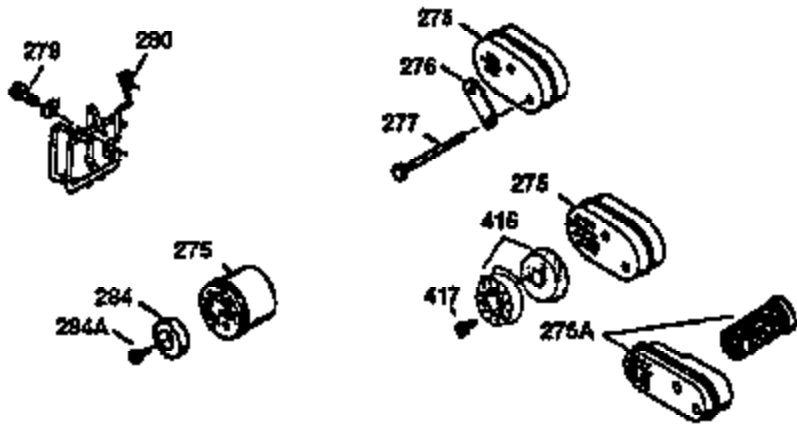

ILLUSTRATION SHOWS TYPICAL PARTS ONLY. ORDER BY PART NUMBER. PARTS NOT LISTED ARE SUPPLIED BY OEM.

Ref #	Part Number	Qty	Description
19	31361	1	Extension Spring
69	35261	1	* Mounting Flange Gasket
70	35651D	1	Mounting Flange (Incl. 72 thru 83)
90	611112	1	Flywheel
182	6201	2	Screw, 1/4-28 x 7/8"
185	31384A	1	Intake Pipe (Incl. 224)
186	34337	1	Governor Link
200	33205A	1	Control Bracket (Incl. 202 thru 206)
209	30200	2	Screw, 10-24 x 9/16"
223	650451	2	Screw, 1/4-20 x 1"
238	650806	2	Screw, 10-32 x 5/8"
245	34340	1	Air Cleaner Filter
250	34341B	1	Air Cleaner Cover
275	36473	1	Muffler (Incl. 277)
277	650988	2	Screw, 1/4-20 x 2-5/16"
416	36085	1	Spark Arrestor Kit (Incl. 417)(Optional)
417	650760	1	Screw, 8-32 x 3/8" (Optional)