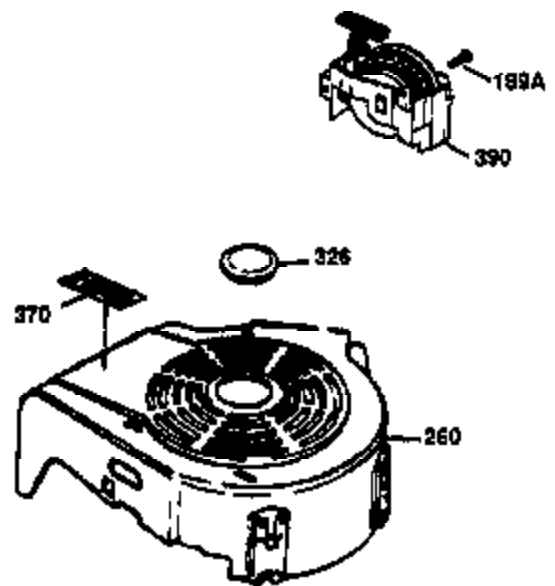

Ref #	Part Number	Qty	Description
178	29752	2	Nut & Lock Washer, 1/4-28
179	30593	1	Retainer Clip
182	6201	2	Screw, 1/4-28 x 7/8"
184	26756	1	* Carburetor To Intake Pipe Gasket
185	31384A	1	Intake Pipe (Incl. 224)
186	34337	1	Governor Link
200	33205A	1	Control Bracket (Incl. 202 thru 206)
202	36482	1	Compression Spring
203	31342	1	Compression Spring
204	651029	1	Screw, Torx T-10, 5-40 x 7/16"
205	651019	1	Screw, Torx T-10, 6-32 x 41/64"
206	610973	1	Terminal
207	34336	1	Throttle Link
209	30200	2	Screw, 10-24 x 9/16"
215	32410	1	Control Knob
223	650451	2	Screw, 1/4-20 x 1"
224	34690A	1	* Intake Pipe Gasket
238	650806	2	Screw, 10-32 x 5/8"
239	34338	1	* Air Cleaner Gasket
240	34858	1	Air Cleaner Body
245	34340	1	Air Cleaner Filter
250	34341B	1	Air Cleaner Cover
260	35491	1	Blower Housing
261	30200	2	Screw, 10-24 x 9/16"
262	650831	2	Screw, 1/4-20 x 1/2"
275	36473	1	Muffler (Incl. 277)
277	650988	2	Screw, 1/4-20 x 2-5/16"
285	35000A	1	Starter Cup
287	650926	2	Screw, 8-32 x 21/64"
290	34357	1	Fuel Line
292	26460	2	Fuel Line Clamp
300	35586	1	Fuel Tank (Incl. 292 & 301)
301	36246	1	Fuel Cap
305	35577	1	Oil Fill Tube
306	36996	1	* "O"-Ring
307	35499	1	"O"-Ring
309	650562	1	Screw, 10-32 x 1/2"
310	35578	1	Dipstick
313	34080	1	Spacer
370K	36695	1	Starter Decal
370B	35169	1	Control Decal
370A	36261	1	Lubrication Decal
370C	37199	1	Primer Decal
380	632046A	1	Carburetor (Incl. 184)
390	590732	1	Rewind Starter (NOTE: This engine could have been built with 590738 starter).
400	36475B	1	* Gasket Set (Incl. items marked PK in notes) Incl. part #'s 26756 (1), 27234A (1), 33735 (1), 34338 (1), 34690A (1), 36437 (1), 36832 (1), 36996 (1), 37130 (1)
420	730225	1	SAE 30 4-Cycle Engine Oil (1 Quart)