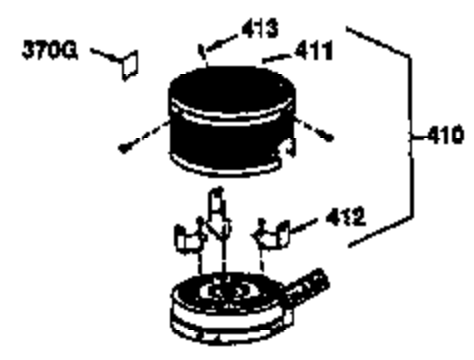

ILLUSTRATION SHOWS TYPICAL PARTS ONLY. ORDER BY PART NUMBER. PARTS NOT LISTED ARE SUPPLIED BY OEM.

Ref #	Part Number	Qty	Description
19	31361	1	Extension Spring
69	35261	1	* Mounting Flange Gasket
70	35651D	1	Mounting Flange (Incl. 72 thru 83)
90	611112	1	Flywheel
182	6201	2	Screw, 1/4-28 x 7/8"
185	31384A	1	Intake Pipe (Incl. 224)
186	34337	1	Governor Link
200	33131A	1	Control Bracket (Incl. 202 thru 206)
209	30200	2	Screw, 10-24 x 9/16"
223	650451	2	Screw, 1/4-20 x 1"
238	650806	2	Screw, 10-32 x 5/8"
245	34340	1	Air Cleaner Filter
250	34341B	1	Air Cleaner Cover
275	36473	1	Muffler (Incl. 277)
277	650988	2	Screw, 1/4-20 x 2-5/16"
416	36085	1	Spark Arrestor Kit (Incl. 417)(Optional)
417	650760	1	Screw, 8-32 x 3/8" (Optional)