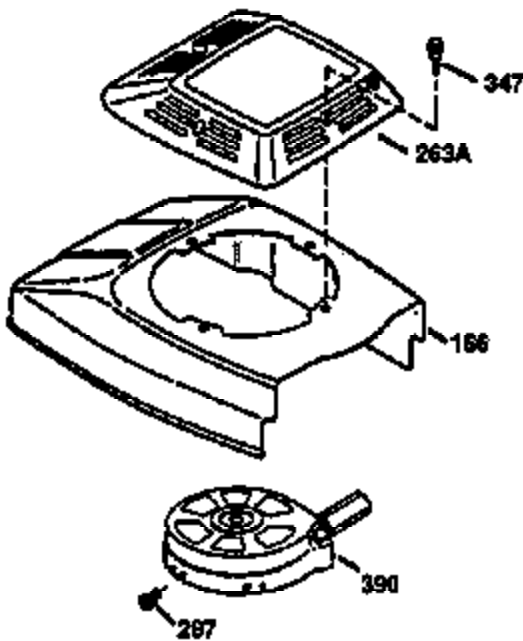

ILLUSTRATION SHOWS TYPICAL PARTS ONLY, ORDER BY PART NUMBER. PARTS NOT LISTED ARE SUPPLIED BY OEM.

Ref #	Part Number	Qty	Description
238	650932	2	Screw, 1/4-20 x 49/64"
239	34338	1	* Air Cleaner Gasket
245	35066	1	Air Cleaner Filter
250	35065	1	Air Cleaner Cover
260	36420A	1	Blower Housing
287	650926	2	Screw, 8-32 x 21/64"
300	35586	1	Fuel Tank (Incl. 292 & 301)
301	35355	1	Fuel Cap
390	590694	1	Rewind Starter (NOTE: This engine could have been built with 590737 starter. Refer to the design of the rope pulley strength ribs for part identification. Individual starter parts do not interchange.)