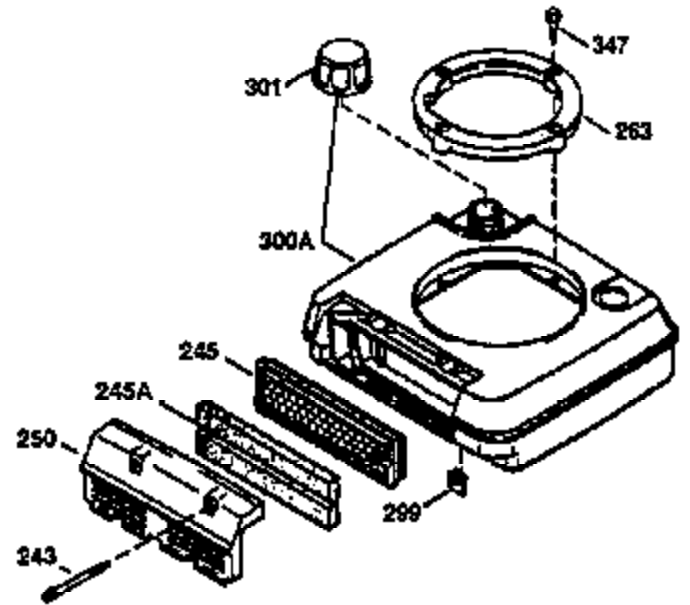

ILLUSTRATION SHOWS TYPICAL PARTS ONLY, ORDER BY PART NUMBER. PARTS NOT LISTED ARE SUPPLIED BY OEM.

Ref #	Part Number	Qty	Description
238	650932	2	Screw, 1/4-20 x 49/64"
239	34338	1	* Air Cleaner Gasket
245	35066	1	Air Cleaner Filter
250	35065	1	Air Cleaner Cover
260	36420A	1	Blower Housing
287	650926	2	Screw, 8-32 x 21/64"
300	35586	1	Fuel Tank (Incl. 292 & 301)
301	35355	1	Fuel Cap
390	590694	1	Rewind Starter (NOTE: This engine could have been built with 590737 starter. Refer to the design of the rope pulley strength ribs for part identification. Individual starter parts do not interchange.)