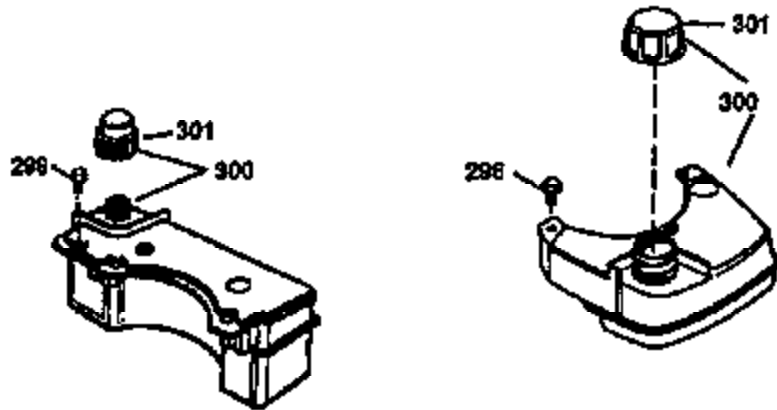

ILLUSTRATION SHOWS TYPICAL PARTS ONLY, ORDER BY PART NUMBER. PARTS NOT LISTED ARE SUPPLIED BY OEM.

Ref #	Part Number	Qty	Description
238	650806	2	Screw, 10-32 x 5/8"
239	34338	1	* Air Cleaner Gasket
245	34340	1	Air Cleaner Filter
250	34341B	1	Air Cleaner Cover
260	35491	1	Blower Housing
287	650926	2	Screw, 8-32 x 21/64"
300	35586	1	Fuel Tank (Incl. 292 & 301)
301	36246	1	Fuel Cap
390	590694	1	Rewind Starter (NOTE: This engine could have been built with 590737 starter. Refer to the design of the rope pulley strength ribs for part identification. Individual starter parts do not interchange. Refer to service bulletin 116).