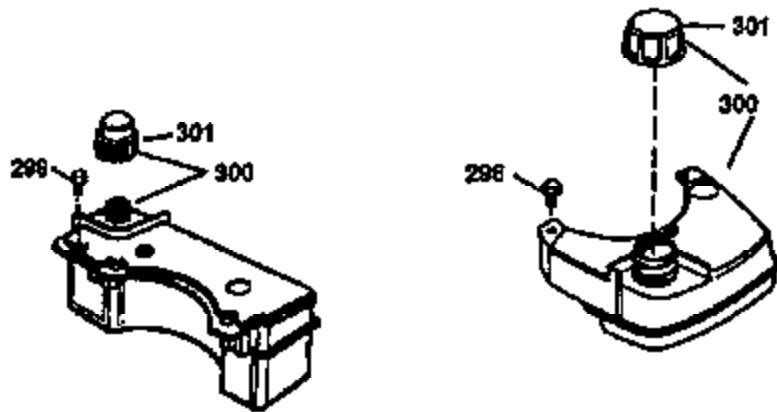

ILLUSTRATION SHOWS TYPICAL PARTS ONLY, ORDER BY PART NUMBER. PARTS NOT LISTED ARE SUPPLIED BY OEM.

Ref #	Part Number	Qty	Description
238	650806	2	Screw, 10-32 x 5/8"
239	34338	1	* Air Cleaner Gasket
245	34340	1	Air Cleaner Filter
250	36213	1	Air Cleaner Cover
260	36570	1	Blower Housing
287	650926	2	Screw, 8-32 x 21/64"
300	35586	1	Fuel Tank (Incl. 292 & 301)
301	35355	1	Fuel Cap
390	590694	1	Rewind Starter (NOTE: This engine could have been built with 590737 starter. Refer to the design of the rope pulley strength ribs for part identification. Individual starter parts do not interchange. Refer to service bulletin 116).