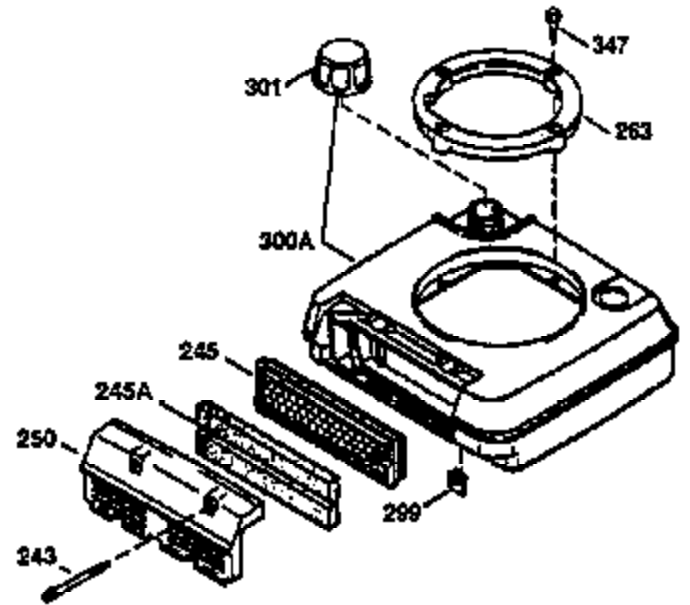

ILLUSTRATION SHOWS TYPICAL PARTS ONLY, ORDER BY PART NUMBER. PARTS NOT LISTED ARE SUPPLIED BY OEM.

Ref #	Part Number	Qty	Description
238	650806	2	Screw, 10-32 x 5/8"
239	34338	1	* Air Cleaner Gasket
245	34340	1	Air Cleaner Filter
250	36213	1	Air Cleaner Cover
260	36570	1	Blower Housing
287	650926	2	Screw, 8-32 x 21/64"
300	35586	1	Fuel Tank (Incl. 292 & 301)
301	35355	1	Fuel Cap
390	590694	1	Rewind Starter (NOTE: This engine could have been built with 590737 starter. Refer to the design of the rope pulley strength ribs for part identification. Individual starter parts do not interchange. Refer to service bulletin 116).