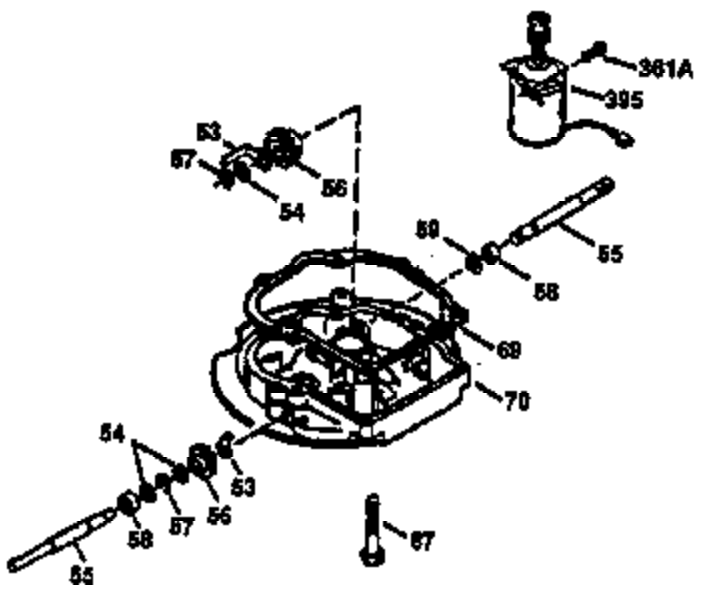

ILLUSTRATION SHOWS TYPICAL PARTS ONLY. ORDER BY PART NUMBER. PARTS NOT LISTED ARE SUPPLIED BY OEM.

Ref #	Part Number	Qty	Description
19	31361	1	Extension Spring
69	35261	1	* Mounting Flange Gasket
70	30571C	1	Mounting Flange (Incl.72 thru 83,311)
90	611112	1	Flywheel
182	6201	2	Screw, 1/4-28 x 7/8"
185	36544	1	Intake Pipe
186	32653	1	Governor Link
216	33086	1	R.P.M. Adjusting Lever
223	650451	2	Screw, 1/4-20 x 1"
238	650806	2	Screw, 10-32 x 5/8"
245	34340	1	Air Cleaner Filter
250	36213	1	Air Cleaner Cover
275	35708	1	Muffler (Incl. 277)
277	650795	2	Screw, 1/4-20 x 2-1/4"