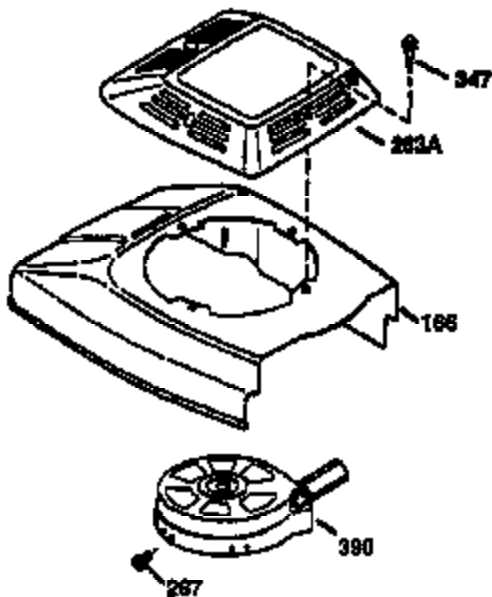

Ref #	Part Number	Qty	Description
238	650806	2	Screw, 10-32 x 5/8"
239	34338	1	* Air Cleaner Gasket
245	34340	1	Air Cleaner Filter
250	36213	1	Air Cleaner Cover
260	36570	1	Blower Housing
287	650926	2	Screw, 8-32 x 21/64"
300	35586	1	Fuel Tank (Incl. 292 & 301)
301	36246	1	Fuel Cap
390	590737	1	Rewind Starter