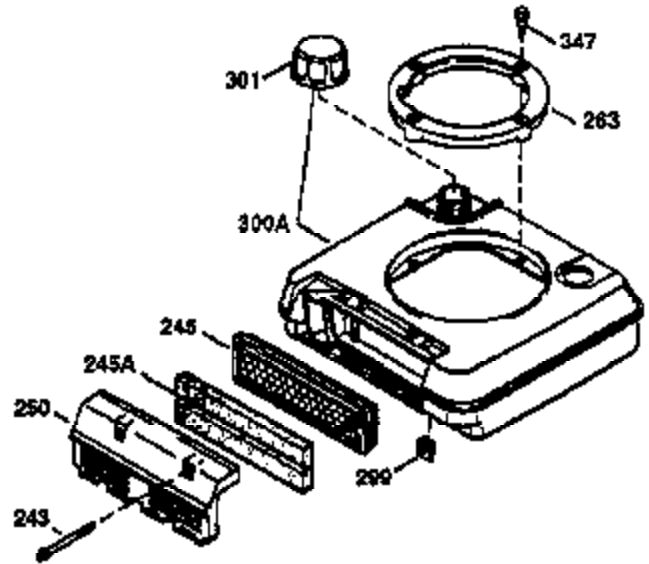

Ref #	Part Number	Qty	Description
238	650806	2	Screw, 10-32 x 5/8"
239	34338	1	* Air Cleaner Gasket
245	34340	1	Air Cleaner Filter
250	36213	1	Air Cleaner Cover
260	36570	1	Blower Housing
287	650926	2	Screw, 8-32 x 21/64"
300	35586	1	Fuel Tank (Incl. 292 & 301)
301	36246	1	Fuel Cap
390	590737	1	Rewind Starter