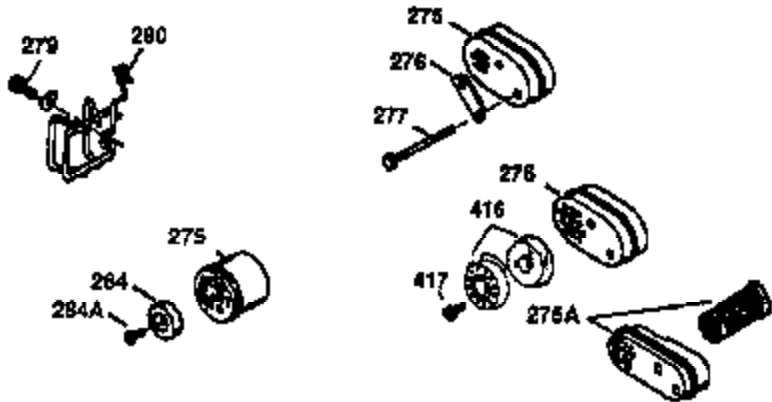

Ref #	Part Number	Qty	Description
19	36281	1	Extension Spring
69	35261	1	* Mounting Flange Gasket
70	30571C	1	Mounting Flange (Incl.72 thru 83,311)
90	611112	1	Flywheel
182	6201	2	Screw, 1/4-28 x 7/8"
185	36544	1	Intake Pipe
186	32653	1	Governor Link
216	33086	1	R.P.M. Adjusting Lever
223	650451	2	Screw, 1/4-20 x 1"
238	650806	2	Screw, 10-32 x 5/8"
245	34340	1	Air Cleaner Filter
250	36213	1	Air Cleaner Cover
275	35708	1	Muffler (Incl. 277)
277	650795	2	Screw, 1/4-20 x 2-1/4"