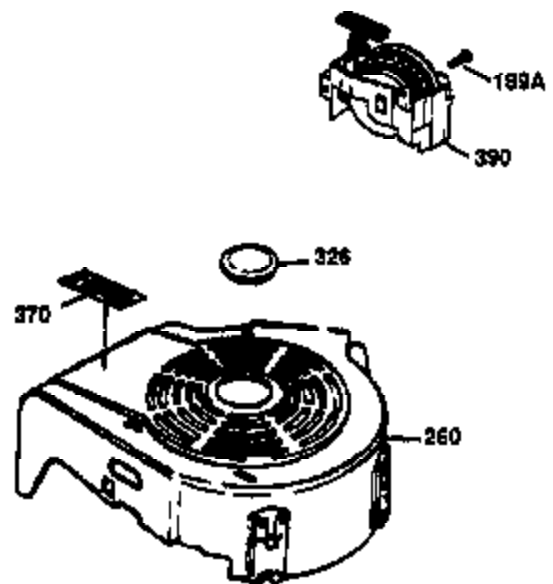

Ref #	Part Number	Qty	Description
238	650806	2	Screw, 10-32 x 5/8"
239	34338	1	* Air Cleaner Gasket
245	34340	1	Air Cleaner Filter
250	36213	1	Air Cleaner Cover
260	36570	1	Blower Housing
287	650926	2	Screw, 8-32 x 21/64"
300	35586	1	Fuel Tank (Incl. 292 & 301)
301	36246	1	Fuel Cap
390	590737	1	Rewind Starter