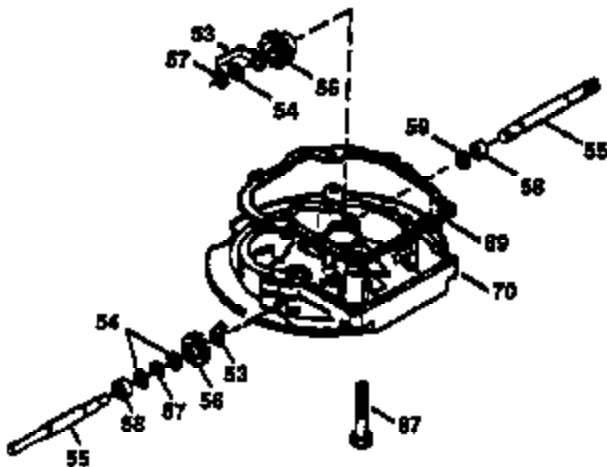

Ref #	Part Number	Qty	Description
19	36281	1	Extension Spring
69	35261	1	* Mounting Flange Gasket
70	30571C	1	Mounting Flange (Incl.72 thru 83,311)
90	611112	1	Flywheel
182	6201	2	Screw, 1/4-28 x 7/8"
185	36544	1	Intake Pipe
186	32653	1	Governor Link
216	33086	1	R.P.M. Adjusting Lever
223	650451	2	Screw, 1/4-20 x 1"
238	650806	2	Screw, 10-32 x 5/8"
245	34340	1	Air Cleaner Filter
250	36213	1	Air Cleaner Cover
275	35708	1	Muffler (Incl. 277)
277	650795	2	Screw, 1/4-20 x 2-1/4"