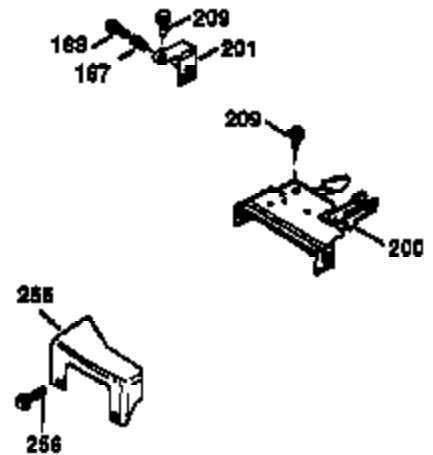

Ref #	Part Number	Qty	Description
19	36281	1	Extension Spring
69	35261	1	* Mounting Flange Gasket
70	30571C	1	Mounting Flange (Incl.72 thru 83,311)
90	611112	1	Flywheel
182	6201	2	Screw, 1/4-28 x 7/8"
185	36544	1	Intake Pipe
186	32653	1	Governor Link
216	33086	1	R.P.M. Adjusting Lever
223	650451	2	Screw, 1/4-20 x 1"
238	650806	2	Screw, 10-32 x 5/8"
245	34340	1	Air Cleaner Filter
250	36213	1	Air Cleaner Cover
275	35708	1	Muffler (Incl. 277)
277	650795	2	Screw, 1/4-20 x 2-1/4"