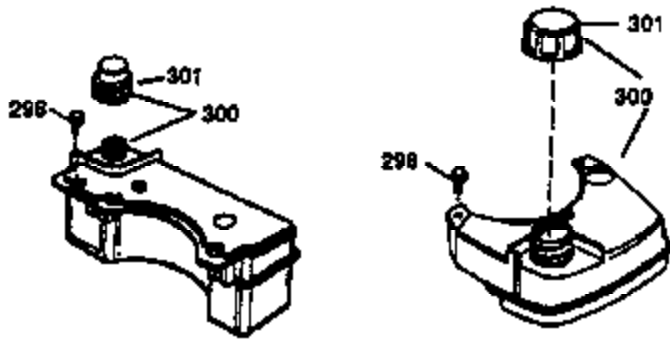

Ref #	Part Number	Qty	Description
238	650806	2	Screw, 10-32 x 5/8"
239	34338	1	* Air Cleaner Gasket
245	34340	1	Air Cleaner Filter
250	36213	1	Air Cleaner Cover
260	36570	1	Blower Housing
287	650926	2	Screw, 8-32 x 21/64"
300	35586	1	Fuel Tank (Incl. 292 & 301)
301	36246	1	Fuel Cap
390	590737	1	Rewind Starter