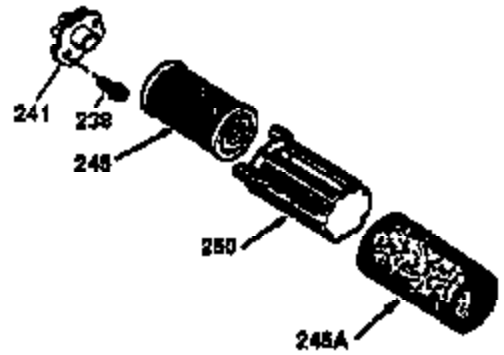

Ref #	Part Number	Qty	Description
19	36281	1	Extension Spring
69	35261	1	* Mounting Flange Gasket
70	30571C	1	Mounting Flange (Incl.72 thru 83,311)
90	611112	1	Flywheel
182	6201	2	Screw, 1/4-28 x 7/8"
185	36544	1	Intake Pipe
186	32653	1	Governor Link
216	33086	1	R.P.M. Adjusting Lever
223	650451	2	Screw, 1/4-20 x 1"
238	650806	2	Screw, 10-32 x 5/8"
245	34340	1	Air Cleaner Filter
250	36213	1	Air Cleaner Cover
275	35708	1	Muffler (Incl. 277)
277	650795	2	Screw, 1/4-20 x 2-1/4"