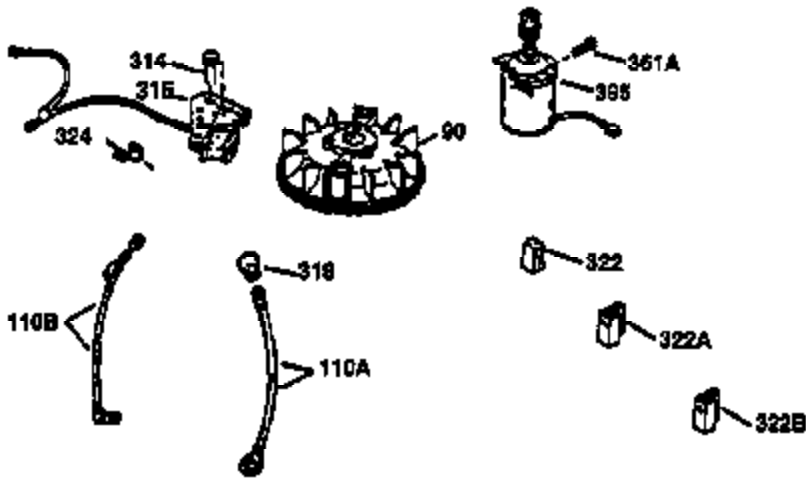

Ref #	Part Number	Qty	Description
19	36281	1	Extension Spring
69	35261	1	* Mounting Flange Gasket
70	30571C	1	Mounting Flange (Incl.72 thru 83,311)
90	611112	1	Flywheel
182	6201	2	Screw, 1/4-28 x 7/8"
185	36544	1	Intake Pipe
186	32653	1	Governor Link
216	33086	1	R.P.M. Adjusting Lever
223	650451	2	Screw, 1/4-20 x 1"
238	650806	2	Screw, 10-32 x 5/8"
245	34340	1	Air Cleaner Filter
250	36213	1	Air Cleaner Cover
275	35708	1	Muffler (Incl. 277)
277	650795	2	Screw, 1/4-20 x 2-1/4"