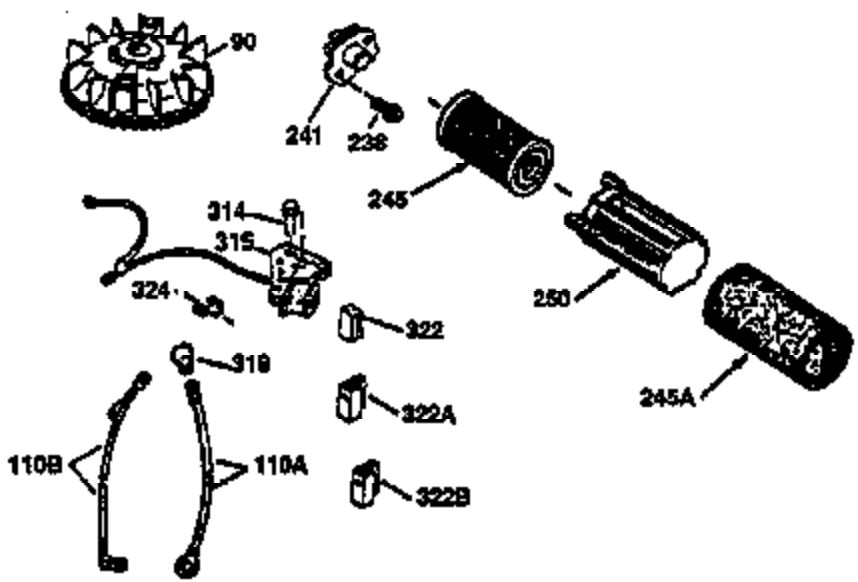

ILLUSTRATION SHOWS TYPICAL PARTS ONLY. ORDER BY PART NUMBER. PARTS NOT LISTED ARE SUPPLIED BY OEM.

Ref #	Part Number	Qty	Description
19	31361	1	Extension Spring
69	35261	1	* Mounting Flange Gasket
70	30571C	1	Mounting Flange (Incl.72 thru 83,311)
90	611112	1	Flywheel
182	6201	2	Screw, 1/4-28 x 7/8"
185	31384A	1	Intake Pipe (Incl. 224)
186	34358	1	Governor Link
200	33131A	1	Control Bracket (Incl. 202 thru 205)
209	30200	2	Screw, 10-24 x 9/16"
223	650451	2	Screw, 1/4-20 x 1"
238	650806	2	Screw, 10-32 x 5/8"
245	34340	1	Air Cleaner Filter
250	34341B	1	Air Cleaner Cover
275	35708	1	Muffler (Incl. 277)
277	650795	2	Screw, 1/4-20 x 2-1/4"