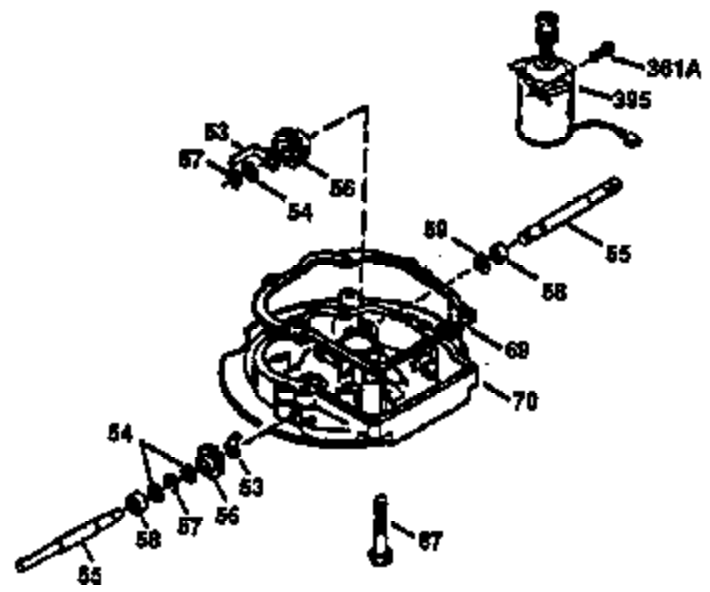

ILLUSTRATION SHOWS TYPICAL PARTS ONLY. ORDER BY PART NUMBER. PARTS NOT LISTED ARE SUPPLIED BY OEM.

Ref #	Part Number	Qty	Description
19	31361	1	Extension Spring
69	35261	1	* Mounting Flange Gasket
70	30571C	1	Mounting Flange (Incl.72 thru 83,311)
90	611112	1	Flywheel
182	6201	2	Screw, 1/4-28 x 7/8"
185	31384A	1	Intake Pipe (Incl. 224)
186	34358	1	Governor Link
200	33131A	1	Control Bracket (Incl. 202 thru 205)
209	30200	2	Screw, 10-24 x 9/16"
223	650451	2	Screw, 1/4-20 x 1"
238	650806	2	Screw, 10-32 x 5/8"
245	34340	1	Air Cleaner Filter
250	34341B	1	Air Cleaner Cover
275	35708	1	Muffler (Incl. 277)
277	650795	2	Screw, 1/4-20 x 2-1/4"