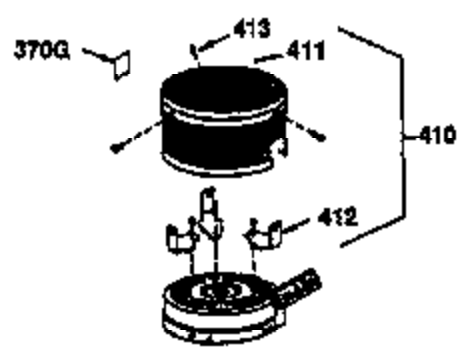

ILLUSTRATION SHOWS TYPICAL PARTS ONLY. ORDER BY PART NUMBER. PARTS NOT LISTED ARE SUPPLIED BY OEM.

Ref #	Part Number	Qty	Description
19	31361	1	Extension Spring
69	35261	1	* Mounting Flange Gasket
70	30571C	1	Mounting Flange (Incl.72 thru 83,311)
90	611112	1	Flywheel
182	6201	2	Screw, 1/4-28 x 7/8"
185	31384A	1	Intake Pipe (Incl. 224)
186	34358	1	Governor Link
200	33131A	1	Control Bracket (Incl. 202 thru 205)
209	30200	2	Screw, 10-24 x 9/16"
223	650451	2	Screw, 1/4-20 x 1"
238	650806	2	Screw, 10-32 x 5/8"
245	34340	1	Air Cleaner Filter
250	34341B	1	Air Cleaner Cover
275	35708	1	Muffler (Incl. 277)
277	650795	2	Screw, 1/4-20 x 2-1/4"