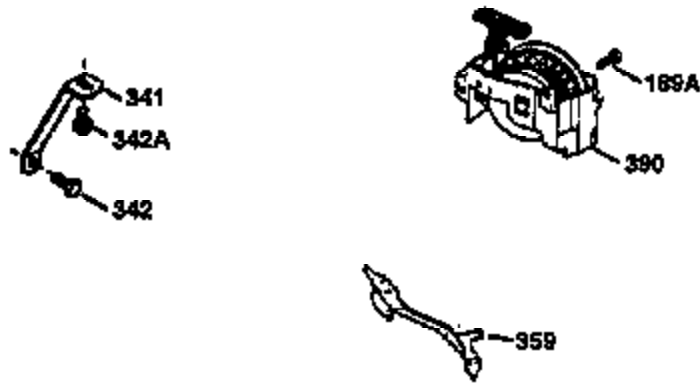

ILLUSTRATION SHOWS TYPICAL PARTS ONLY, ORDER BY PART NUMBER. PARTS NOT LISTED ARE SUPPLIED BY OEM.

Ref #	Part Number	Qty	Description
238	650806	2	Screw, 10-32 x 5/8"
239	34338	1	* Air Cleaner Gasket
245	34340	1	Air Cleaner Filter
250	34341B	1	Air Cleaner Cover
260	35491	1	Blower Housing
287	650926	2	Screw, 8-32 x 21/64"
300	35586	1	Fuel Tank (Incl. 292 & 301)
301	36246	1	Fuel Cap
390	590694	1	Rewind Starter (NOTE: This engine could have been built with 590737 starter. Refer to the design of the rope pulley strength ribs for part identification. Individual starter parts do not interchange. Refer to service bulletin 116).