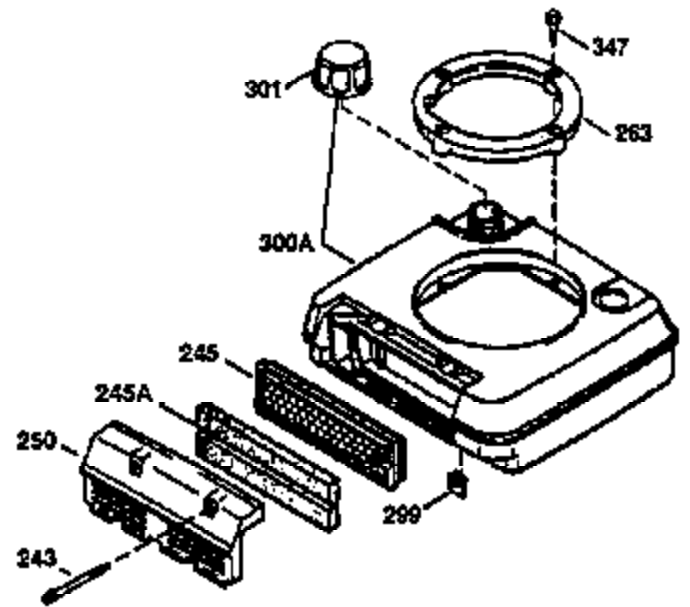

ILLUSTRATION SHOWS TYPICAL PARTS ONLY, ORDER BY PART NUMBER. PARTS NOT LISTED ARE SUPPLIED BY OEM.

Ref #	Part Number	Qty	Description
129	650818	2	Screw, 5/16-18 x 1-1/2"
189A	650844	1	Screw, 1/4-20 x 3/4"
238	650806	2	Screw, 10-32 x 5/8"
239	34338	1	* Air Cleaner Gasket
245	34340	1	Air Cleaner Filter
250	34341B	1	Air Cleaner Cover
260	36612	1	Blower Housing
275A	36664	1	Spark Arrestor Muffler (Optional) (Incl. 284,284A,416,417)
287	650926	2	Screw, 8-32 x 21/64"
300	35586	1	Fuel Tank (Incl. 292 & 301)
301	36246	1	Fuel Cap
359	36609	1	Starter Guard
390	590694	1	Rewind Starter (NOTE: This engine could have been built with 590737 starter. Refer to the design of the rope pulley strength ribs for part identification. Individual starter parts do not interchange. Refer to service bulletin 116).