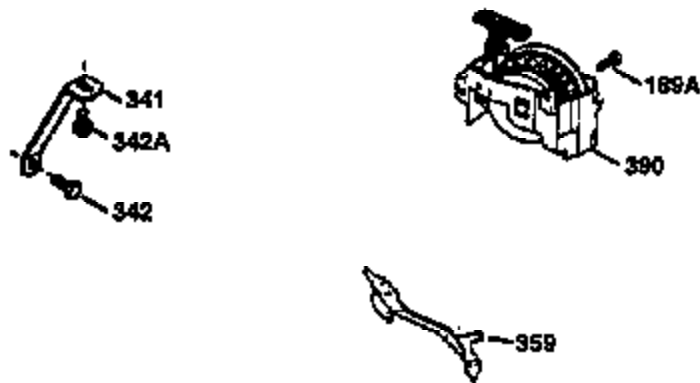

ILLUSTRATION SHOWS TYPICAL PARTS ONLY, ORDER BY PART NUMBER. PARTS NOT LISTED ARE SUPPLIED BY OEM.

Ref #	Part Number	Qty	Description
129	650818	2	Screw, 5/16-18 x 1-1/2"
189A	650844	1	Screw, 1/4-20 x 3/4"
238	650806	2	Screw, 10-32 x 5/8"
239	34338	1	* Air Cleaner Gasket
245	34340	1	Air Cleaner Filter
250	34341B	1	Air Cleaner Cover
260	36612	1	Blower Housing
275A	36664	1	Spark Arrestor Muffler (Optional) (Incl. 284,284A,416,417)
287	650926	2	Screw, 8-32 x 21/64"
300	35586	1	Fuel Tank (Incl. 292 & 301)
301	36246	1	Fuel Cap
359	36609	1	Starter Guard
390	590694	1	Rewind Starter (NOTE: This engine could have been built with 590737 starter. Refer to the design of the rope pulley strength ribs for part identification. Individual starter parts do not interchange. Refer to service bulletin 116).