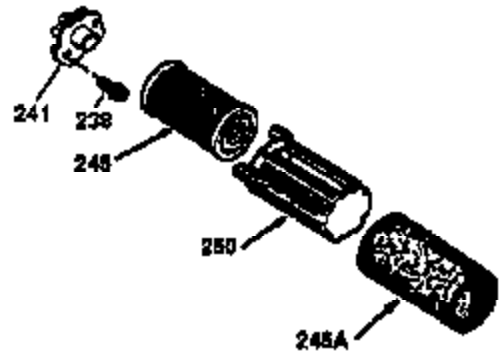

Ref #	Part Number	Qty	Description
172	32755	1	Valve Cover
174	30200	2	Screw, 10-24 x 9/16"
174A	651024	1	Stud 10-24 x 1-5/64"
178	29752	2	Nut & Lock Washer, 1/4-28
182	6201	2	Screw, 1/4-28 x 7/8"
184	26756	1	* Carburetor To Intake Pipe Gasket
185	31384A	1	Intake Pipe (Incl. 224)
186	32653	1	Governor Link
189	650839	2	Screw, 1/4-20 x 3/8"
189A	650844	1	Screw, 1/4-20 x 3/4"
191	36559	1	S.E. Brake Bracket (Incl. 195)
195	610973	1	Terminal
207	34336	1	Throttle Link
223	650451	2	Screw, 1/4-20 x 1"
224	34690A	1	* Intake Pipe Gasket
238	650806	2	Screw, 10-32 x 5/8"
239	34338	1	* Air Cleaner Gasket
240	34858	1	Air Cleaner Body
245	34340	1	Air Cleaner Filter
250	34341B	1	Air Cleaner Cover
260	36612	1	Blower Housing
261	30200	2	Screw, 10-24 x 9/16"
262	650831	2	Screw, 1/4-20 x 1/2"
275	36491	1	Muffler (Incl. 277)
277	650988	2	Screw, 1/4-20 x 2-5/16"
285	35000A	1	Starter Cup
287	650926	2	Screw, 8-32 x 21/64"
290	34357	1	Fuel Line
292	26460	2	Fuel Line Clamp
300	35586	1	Fuel Tank (Incl. 292 & 301)
301	36246	1	Fuel Cap
311	27625	1	Oil Fill Plug
313	34080	1	Spacer
370K	36695	1	Starter Decal
370A	36261	1	Lubrication Decal
370C	37199	1	Primer Decal
380	632670	1	Carburetor (Incl. 184)
390	590694	1	Rewind Starter (NOTE: This engine could have been built with 590737 starter).
400	36475B	1	* Gasket Set (Incl. items marked PK in notes) Incl. part #'s 26756 (1), 27234A (1), 33735 (1), 34338 (1), 34690A (1), 36437 (1), 36832 (1), 36996 (1), 37130 (1)
420	730225	1	SAE 30 4-Cycle Engine Oil (1 Quart)

Ref #	Part Number	Qty	Description
189A	650844	1	Screw, 1/4-20 x 3/4"
238	650806	2	Screw, 10-32 x 5/8"
239	34338	1	* Air Cleaner Gasket
245	34340	1	Air Cleaner Filter
250	34341B	1	Air Cleaner Cover
260	36612	1	Blower Housing
287	650926	2	Screw, 8-32 x 21/64"
300	35586	1	Fuel Tank (Incl. 292 & 301)
301	36246	1	Fuel Cap
359	36609	1	Starter Guard
390	590694	1	Rewind Starter (NOTE: This engine could have been built with 590737 starter).