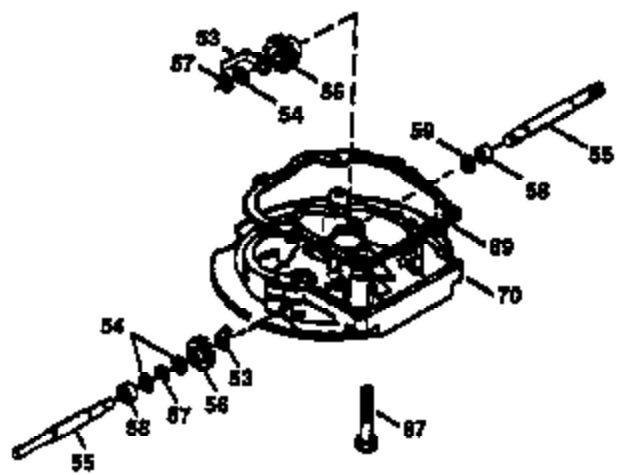

Ref #	Part Number	Qty	Description
172	32755	1	Valve Cover
174	30200	2	Screw, 10-24 x 9/16"
174A	651024	1	Stud 10-24 x 1-5/64"
178	29752	2	Nut & Lock Washer, 1/4-28
182	6201	2	Screw, 1/4-28 x 7/8"
184	26756	1	* Carburetor To Intake Pipe Gasket
185	31384A	1	Intake Pipe (Incl. 224)
186	32653	1	Governor Link
189	650839	1	Screw, 1/4-20 x 3/8"
191	36559A	1	S.E. Brake Bracket (Incl. 195)
195	610973	1	Terminal
207	34336	1	Throttle Link
223	650451	2	Screw, 1/4-20 x 1"
224	34690A	1	* Intake Pipe Gasket
238	650806	2	Screw, 10-32 x 5/8"
239	34338	1	* Air Cleaner Gasket
240	34858	1	Air Cleaner Body
245	34340	1	Air Cleaner Filter
250	34341B	1	Air Cleaner Cover
260	36612	1	Blower Housing
261	30200	2	Screw, 10-24 x 9/16"
262	650831	2	Screw, 1/4-20 x 1/2"
275	36473	1	Muffler (Incl. 277)
277	650988	2	Screw, 1/4-20 x 2-5/16"
285	35000A	1	Starter Cup
287	650926	2	Screw, 8-32 x 21/64"
290	34357	1	Fuel Line
292	26460	2	Fuel Line Clamp
300	35586	1	Fuel Tank (Incl. 292 & 301)
301	36246	1	Fuel Cap
311	27625	1	Oil Fill Plug
313	34080	1	Spacer
370C	37199	1	Primer Decal
370A	36261	1	Lubrication Decal
370K	36695	1	Starter Decal
380	632670	1	Carburetor (Incl. 184)
390	590737	1	Rewind Starter (NOTE: This engine could have been built with 590694 starter).
400	36475B	1	* Gasket Set (Incl. items marked PK in notes) Incl. part #'s 26756 (1), 27234A (1), 33735 (1), 34338 (1), 34690A (1), 36437 (1), 36832 (1), 36996 (1), 37130 (1)
420	730225	1	SAE 30 4-Cycle Engine Oil (1 Quart)

Ref #	Part Number	Qty	Description
238	650806	2	Screw, 10-32 x 5/8"
239	34338	1	* Air Cleaner Gasket
245	34340	1	Air Cleaner Filter
250	34341B	1	Air Cleaner Cover
260	36612	1	Blower Housing
287	650926	2	Screw, 8-32 x 21/64"
300	35586	1	Fuel Tank (Incl. 292 & 301)
301	36246	1	Fuel Cap
359	36609	1	Starter Guard
390	590737	1	Rewind Starter (NOTE: This engine could have been built with 590694 starter).