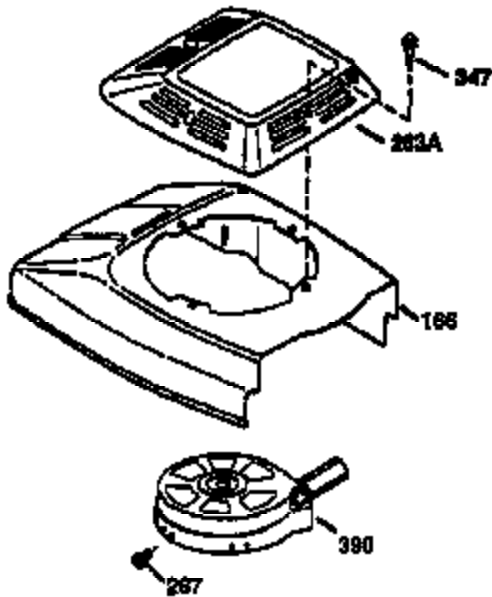

Ref #	Part Number	Qty	Description
172	32755	1	Valve Cover
174	30200	2	Screw, 10-24 x 9/16"
174A	651024	1	Stud 10-24 x 1-5/64"
178	29752	2	Nut & Lock Washer, 1/4-28
182	6201	2	Screw, 1/4-28 x 7/8"
184	26756	1	* Carburetor To Intake Pipe Gasket
185	31384A	1	Intake Pipe (Incl. 224)
186	32653	1	Governor Link
189	650839	1	Screw, 1/4-20 x 3/8"
191	36559A	1	S.E. Brake Bracket (Incl. 195)
195	610973	1	Terminal
207	34336	1	Throttle Link
223	650451	2	Screw, 1/4-20 x 1"
224	34690A	1	* Intake Pipe Gasket
238	650806	2	Screw, 10-32 x 5/8"
239	34338	1	* Air Cleaner Gasket
240	34858	1	Air Cleaner Body
245	34340	1	Air Cleaner Filter
250	34341B	1	Air Cleaner Cover
260	36612	1	Blower Housing
261	30200	2	Screw, 10-24 x 9/16"
262	650831	2	Screw, 1/4-20 x 1/2"
275	36473	1	Muffler (Incl. 277)
277	650988	2	Screw, 1/4-20 x 2-5/16"
285	35000A	1	Starter Cup
287	650926	2	Screw, 8-32 x 21/64"
290	34357	1	Fuel Line
292	26460	2	Fuel Line Clamp
300	35586	1	Fuel Tank (Incl. 292 & 301)
301	36246	1	Fuel Cap
311	27625	1	Oil Fill Plug
313	34080	1	Spacer
370C	37199	1	Primer Decal
370A	36261	1	Lubrication Decal
370K	36695	1	Starter Decal
380	632670	1	Carburetor (Incl. 184)
390	590737	1	Rewind Starter (NOTE: This engine could have been built with 590694 starter).
400	36475B	1	* Gasket Set (Incl. items marked PK in notes) Incl. part #'s 26756 (1), 27234A (1), 33735 (1), 34338 (1), 34690A (1), 36437 (1), 36832 (1), 36996 (1), 37130 (1)
420	730225	1	SAE 30 4-Cycle Engine Oil (1 Quart)

Ref #	Part Number	Qty	Description
238	650806	2	Screw, 10-32 x 5/8"
239	34338	1	* Air Cleaner Gasket
245	34340	1	Air Cleaner Filter
250	34341B	1	Air Cleaner Cover
260	36612	1	Blower Housing
287	650926	2	Screw, 8-32 x 21/64"
300	35586	1	Fuel Tank (Incl. 292 & 301)
301	36246	1	Fuel Cap
359	36609	1	Starter Guard
390	590737	1	Rewind Starter (NOTE: This engine could have been built with 590694 starter).