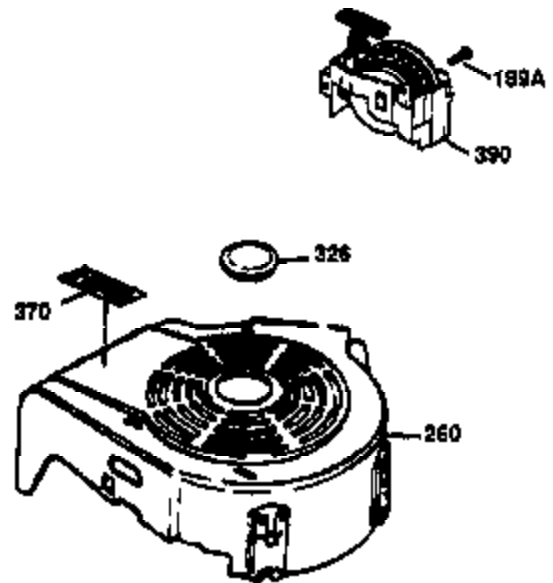

Ref #	Part Number	Qty	Description
172	32755	1	Valve Cover
174	30200	2	Screw, 10-24 x 9/16"
174A	651024	1	Stud 10-24 x 1-5/64"
178	29752	2	Nut & Lock Washer, 1/4-28
182	6201	2	Screw, 1/4-28 x 7/8"
184	26756	1	* Carburetor To Intake Pipe Gasket
185	31384A	1	Intake Pipe (Incl. 224)
186	32653	1	Governor Link
189	650839	1	Screw, 1/4-20 x 3/8"
191	36559A	1	S.E. Brake Bracket (Incl. 195)
195	610973	1	Terminal
207	34336	1	Throttle Link
223	650451	2	Screw, 1/4-20 x 1"
224	34690A	1	* Intake Pipe Gasket
238	650806	2	Screw, 10-32 x 5/8"
239	34338	1	* Air Cleaner Gasket
240	34858	1	Air Cleaner Body
245	34340	1	Air Cleaner Filter
250	34341B	1	Air Cleaner Cover
260	36612	1	Blower Housing
261	30200	2	Screw, 10-24 x 9/16"
262	650831	2	Screw, 1/4-20 x 1/2"
275	36473	1	Muffler (Incl. 277)
277	650988	2	Screw, 1/4-20 x 2-5/16"
285	35000A	1	Starter Cup
287	650926	2	Screw, 8-32 x 21/64"
290	34357	1	Fuel Line
292	26460	2	Fuel Line Clamp
300	35586	1	Fuel Tank (Incl. 292 & 301)
301	36246	1	Fuel Cap
311	27625	1	Oil Fill Plug
313	34080	1	Spacer
370C	37199	1	Primer Decal
370A	36261	1	Lubrication Decal
370K	36695	1	Starter Decal
380	632670	1	Carburetor (Incl. 184)
390	590737	1	Rewind Starter (NOTE: This engine could have been built with 590694 starter).
400	36475B	1	* Gasket Set (Incl. items marked PK in notes) Incl. part #'s 26756 (1), 27234A (1), 33735 (1), 34338 (1), 34690A (1), 36437 (1), 36832 (1), 36996 (1), 37130 (1)
420	730225	1	SAE 30 4-Cycle Engine Oil (1 Quart)

Ref #	Part Number	Qty	Description
238	650806	2	Screw, 10-32 x 5/8"
239	34338	1	* Air Cleaner Gasket
245	34340	1	Air Cleaner Filter
250	34341B	1	Air Cleaner Cover
260	36612	1	Blower Housing
287	650926	2	Screw, 8-32 x 21/64"
300	35586	1	Fuel Tank (Incl. 292 & 301)
301	36246	1	Fuel Cap
359	36609	1	Starter Guard
390	590737	1	Rewind Starter (NOTE: This engine could have been built with 590694 starter).