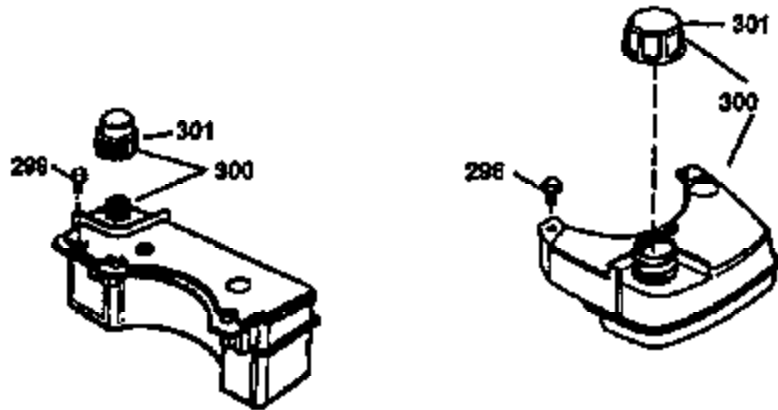

ILLUSTRATION SHOWS TYPICAL PARTS ONLY, ORDER BY PART NUMBER. PARTS NOT LISTED ARE SUPPLIED BY OEM.

Ref #	Part Number	Qty	Description
238	650806	2	Screw, 10-32 x 5/8"
239	34338	1	* Air Cleaner Gasket
245	34340	1	Air Cleaner Filter
250	34341B	1	Air Cleaner Cover
260	35491	1	Blower Housing
287	650926	2	Screw, 8-32 x 21/64"
300	35586	1	Fuel Tank (Incl. 292 & 301)
301	36246	1	Fuel Cap
390	590694	1	Rewind Starter (NOTE: This engine could have been built with 590737 starter. Refer to the design of the rope pulley strength ribs for part identification. Individual starter parts do not interchange. Refer to service bulletin 116).