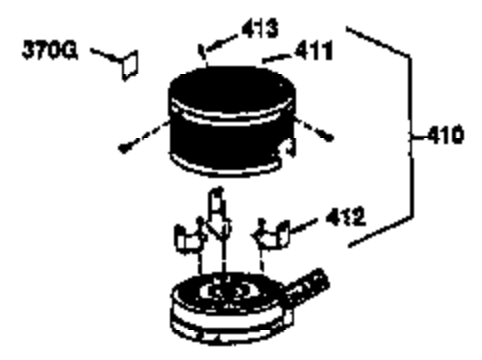

ILLUSTRATION SHOWS TYPICAL PARTS ONLY. ORDER BY PART NUMBER. PARTS NOT LISTED ARE SUPPLIED BY OEM.

Ref #	Part Number	Qty	Description
19	35998	1	Extension Spring
69	35261	1	* Mounting Flange Gasket
70	30571C	1	Mounting Flange (Incl.72 thru 83,311)
90	611112	1	Flywheel
182	6201	2	Screw, 1/4-28 x 7/8"
185	31384A	1	Intake Pipe (Incl. 224)
186	36255	1	Governor Link
200	35999	1	Control Bracket
209	30200	2	Screw, 10-24 x 9/16"
223	650451	2	Screw, 1/4-20 x 1"
238	650806	2	Screw, 10-32 x 5/8"
245	34340	1	Air Cleaner Filter
250	34341B	1	Air Cleaner Cover
275	36473	1	Muffler (Incl. 277)
277	650988	2	Screw, 1/4-20 x 2-5/16"
416	36085	1	Spark Arrestor Kit (Incl. 417)(Optional)
417	650760	1	Screw, 8-32 x 3/8" (Optional)