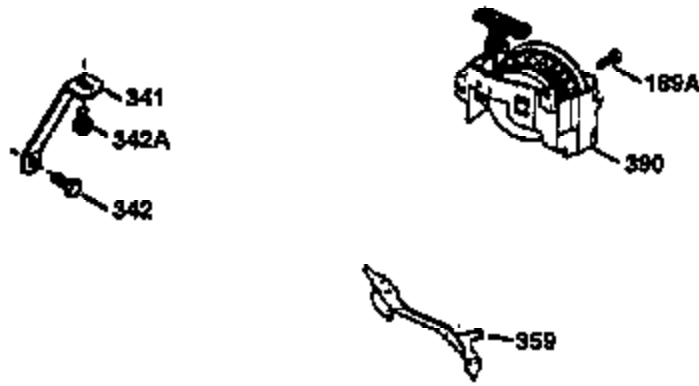

ILLUSTRATION SHOWS TYPICAL PARTS ONLY, ORDER BY PART NUMBER. PARTS NOT LISTED ARE SUPPLIED BY OEM.

Ref #	Part Number	Qty	Description
238	650806	2	Screw, 10-32 x 5/8"
239	34338	1	* Air Cleaner Gasket
245	34340	1	Air Cleaner Filter
250	34341B	1	Air Cleaner Cover
260	35491	1	Blower Housing
287	650926	2	Screw, 8-32 x 21/64"
300	35586	1	Fuel Tank (Incl. 292 & 301)
301	36246	1	Fuel Cap
390	590694	1	Rewind Starter (NOTE: This engine could have been built with 590737 starter. Refer to the design of the rope pulley strength ribs for part identification. Individual starter parts do not interchange. Refer to service bulletin 116).