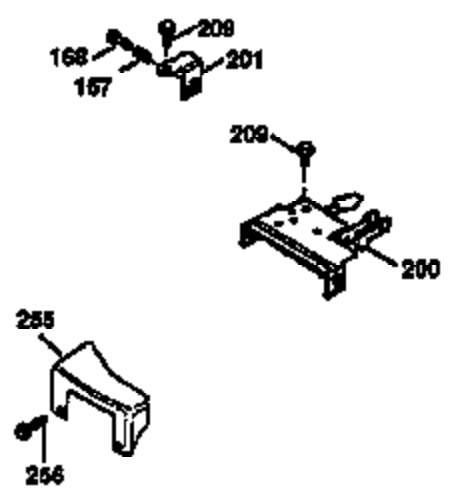

ILLUSTRATION SHOWS TYPICAL PARTS ONLY. ORDER BY PART NUMBER. PARTS NOT LISTED ARE SUPPLIED BY OEM.

Ref #	Part Number	Qty	Description
19	35998	1	Extension Spring
69	35261	1	* Mounting Flange Gasket
70	30571C	1	Mounting Flange (Incl.72 thru 83,311)
90	611112	1	Flywheel
182	6201	2	Screw, 1/4-28 x 7/8"
185	31384A	1	Intake Pipe (Incl. 224)
186	36255	1	Governor Link
200	35999	1	Control Bracket
209	30200	2	Screw, 10-24 x 9/16"
223	650451	2	Screw, 1/4-20 x 1"
238	650806	2	Screw, 10-32 x 5/8"
245	34340	1	Air Cleaner Filter
250	34341B	1	Air Cleaner Cover
275	36473	1	Muffler (Incl. 277)
277	650988	2	Screw, 1/4-20 x 2-5/16"
416	36085	1	Spark Arrestor Kit (Incl. 417)(Optional)
417	650760	1	Screw, 8-32 x 3/8" (Optional)