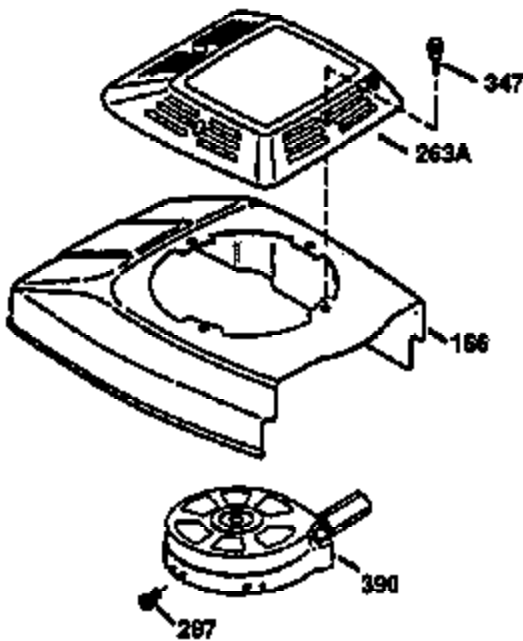

ILLUSTRATION SHOWS TYPICAL PARTS ONLY, ORDER BY PART NUMBER. PARTS NOT LISTED ARE SUPPLIED BY OEM.

Ref #	Part Number	Qty	Description
238	650806	2	Screw, 10-32 x 5/8"
239	34338	1	* Air Cleaner Gasket
245	34340	1	Air Cleaner Filter
250	34341B	1	Air Cleaner Cover
260	35491	1	Blower Housing
287	650926	2	Screw, 8-32 x 21/64"
300	35586	1	Fuel Tank (Incl. 292 & 301)
301	36246	1	Fuel Cap
390	590694	1	Rewind Starter (NOTE: This engine could have been built with 590737 starter. Refer to the design of the rope pulley strength ribs for part identification. Individual starter parts do not interchange. Refer to service bulletin 116).