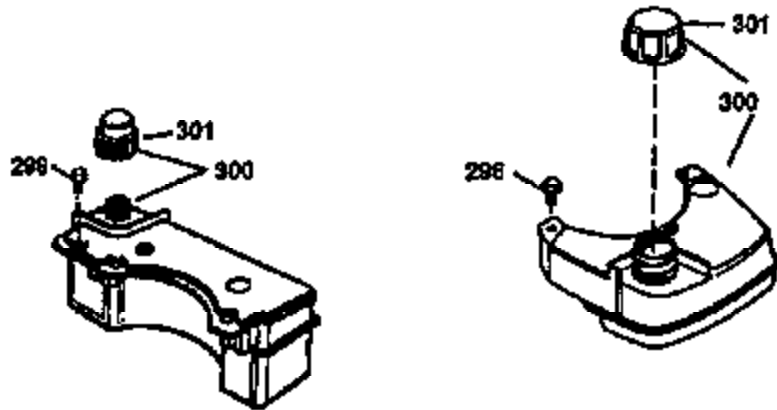

ILLUSTRATION SHOWS TYPICAL PARTS ONLY, ORDER BY PART NUMBER. PARTS NOT LISTED ARE SUPPLIED BY OEM.

Ref #	Part Number	Qty	Description
238	650806	2	Screw, 10-32 x 5/8"
239	34338	1	* Air Cleaner Gasket
245	34340	1	Air Cleaner Filter
250	34341B	1	Air Cleaner Cover
260	35491	1	Blower Housing
287	650926	2	Screw, 8-32 x 21/64"
300	35586	1	Fuel Tank (Incl. 292 & 301)
301	36246	1	Fuel Cap
390	590732	1	Rewind Starter (NOTE: This engine could have been built with 590738 starter. Refer to the design of the rope pulley strength ribs for part identification. Individual starter parts do not interchange. Refer to service bulletin 116).