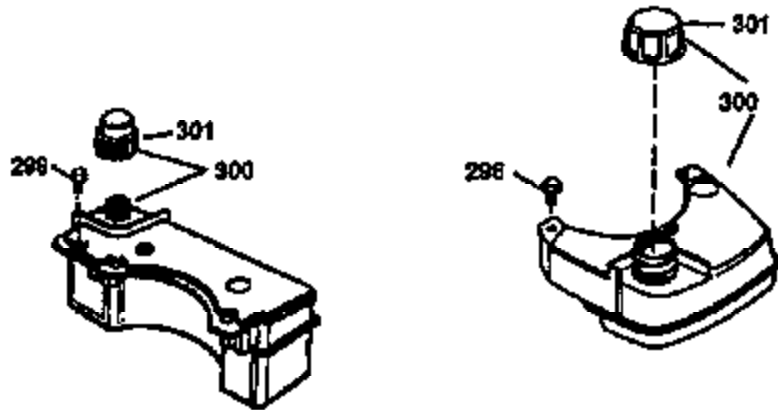

ILLUSTRATION SHOWS TYPICAL PARTS ONLY, ORDER BY PART NUMBER. PARTS NOT LISTED ARE SUPPLIED BY OEM.

Ref #	Part Number	Qty	Description
238	650806	2	Screw, 10-32 x 5/8"
239	34338	1	* Air Cleaner Gasket
245	34340	1	Air Cleaner Filter
250	34341B	1	Air Cleaner Cover
260	35491	1	Blower Housing
287	650926	2	Screw, 8-32 x 21/64"
300	35586	1	Fuel Tank (Incl. 292 & 301)
301	36246	1	Fuel Cap
390	590732	1	Rewind Starter (NOTE: This engine could have been built with 590738 starter. Refer to the design of the rope pulley strength ribs for part identification. Individual starter parts do not interchange. Refer to service bulletin 116.)