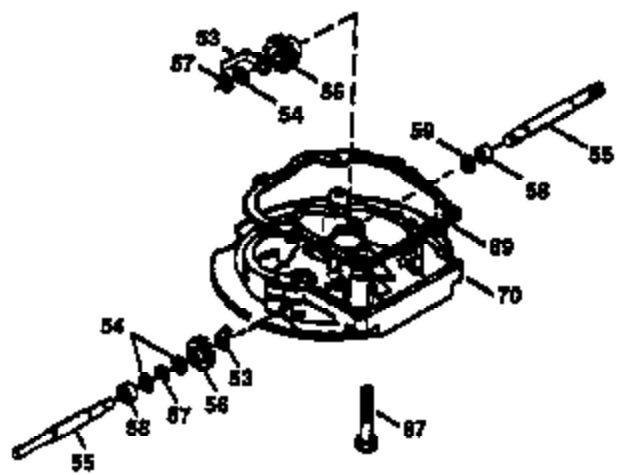

Ref #	Part Number	Qty	Description
19	31361	1	Extension Spring
69	35261	1	* Mounting Flange Gasket
70	30571C	1	Mounting Flange (Incl.72 thru 83,311)
90	611112	1	Flywheel
182	6201	2	Screw, 1/4-28 x 7/8"
185	31384A	1	Intake Pipe (Incl. 224)
186	32653	1	Governor Link
216	33086	1	R.P.M. Adjusting Lever
223	650451	2	Screw, 1/4-20 x 1"
238	650806	2	Screw, 10-32 x 5/8"
245	34340	1	Air Cleaner Filter
250	34341B	1	Air Cleaner Cover
275	35708	1	Muffler (Incl. 277)
277	650795	2	Screw, 1/4-20 x 2-1/4"
900			Replacement Engine NONE
900		1	Replacement S/B 750699B, order from 7 1-999