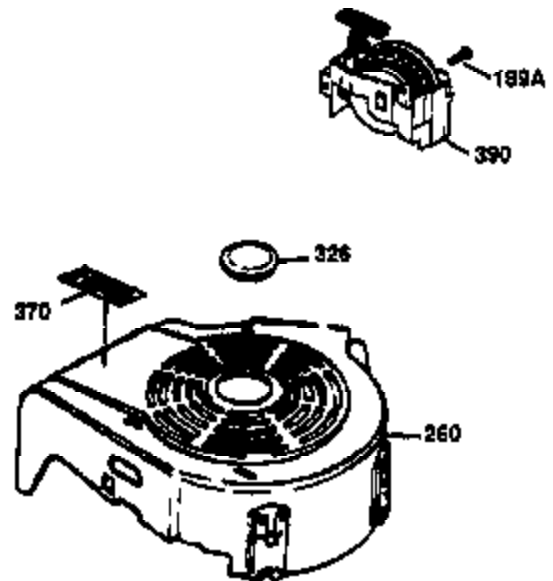

Ref #	Part Number	Qty	Description
238	650806	2	Screw, 10-32 x 5/8"
239	34338	1	* Air Cleaner Gasket
245	34340	1	Air Cleaner Filter
250	34341B	1	Air Cleaner Cover
260	35491	1	Blower Housing
287	650926	2	Screw, 8-32 x 21/64"
300	35586	1	Fuel Tank (Incl. 292 & 301)
301	36246	1	Fuel Cap
390	590694	1	Rewind Starter (NOTE: This engine could have been built with 590737 starter).
900			Replacement Engine NONE
900		1	Replacement S/B 750699B, order from 7 1-999