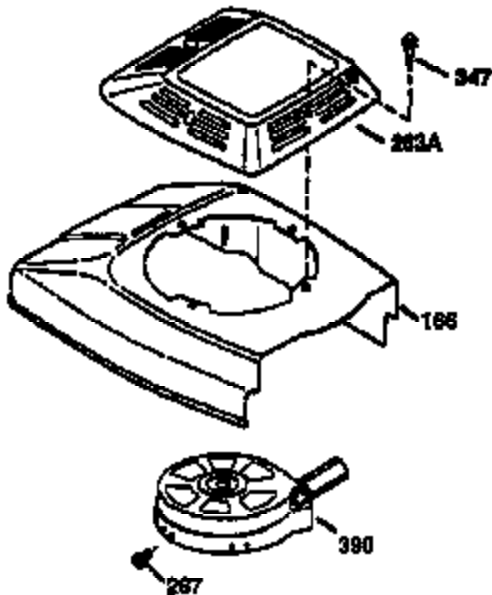

Ref #	Part Number	Qty	Description
238	650806	2	Screw, 10-32 x 5/8"
239	34338	1	* Air Cleaner Gasket
245	34340	1	Air Cleaner Filter
250	34341B	1	Air Cleaner Cover
260	35491	1	Blower Housing
287	650926	2	Screw, 8-32 x 21/64"
300	35586	1	Fuel Tank (Incl. 292 & 301)
301	36246	1	Fuel Cap
390	590694	1	Rewind Starter (NOTE: This engine could have been built with 590737 starter).
900			Replacement Engine NONE
900		1	Replacement S/B 750699B, order from 7 1-999