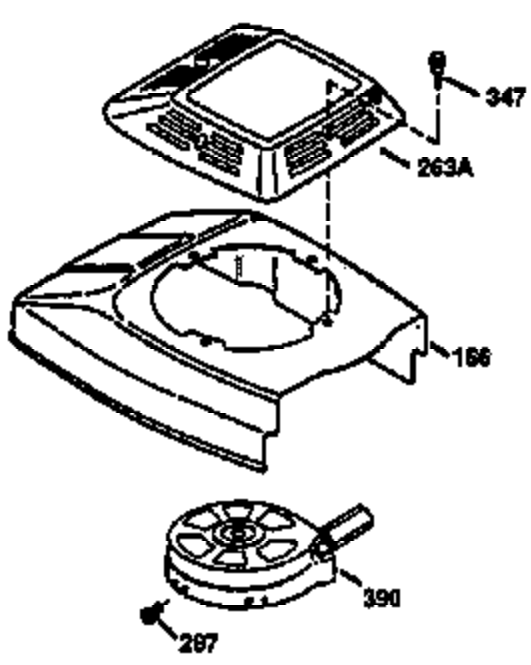

ILLUSTRATION SHOWS TYPICAL PARTS ONLY, ORDER BY PART NUMBER. PARTS NOT LISTED ARE SUPPLIED BY OEM.

Ref #	Part Number	Qty	Description
189A	650844	1	Screw, 1/4-20 x 3/4"
238	650806	2	Screw, 10-32 x 5/8"
239	34338	1	* Air Cleaner Gasket
245	34340	1	Air Cleaner Filter
250	34341B	1	Air Cleaner Cover
260	36612	1	Blower Housing
287	650926	2	Screw, 8-32 x 21/64"
300	35586	1	Fuel Tank (Incl. 292 & 301)
301	36246	1	Fuel Cap
359	36609	1	Starter Guard
390	590694	1	Rewind Starter (NOTE: This engine could have been built with 590737 starter).