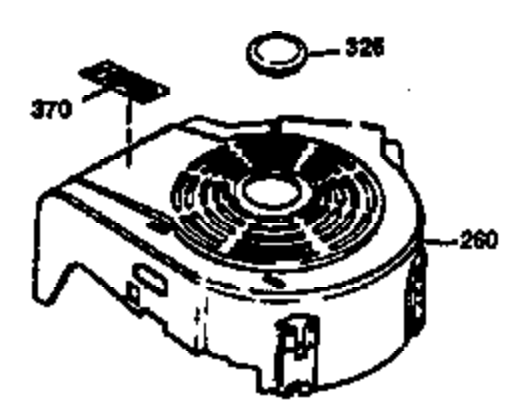

ILLUSTRATION SHOWS TYPICAL PARTS ONLY, ORDER BY PART NUMBER. PARTS NOT LISTED ARE SUPPLIED BY OEM.

Ref #	Part Number	Qty	Description
189A	650844	1	Screw, 1/4-20 x 3/4"
238	650806	2	Screw, 10-32 x 5/8"
239	34338	1	* Air Cleaner Gasket
245	34340	1	Air Cleaner Filter
250	34341B	1	Air Cleaner Cover
260	36612	1	Blower Housing
287	650926	2	Screw, 8-32 x 21/64"
300	35586	1	Fuel Tank (Incl. 292 & 301)
301	36246	1	Fuel Cap
359	36609	1	Starter Guard
390	590694	1	Rewind Starter (NOTE: This engine could have been built with 590737 starter).