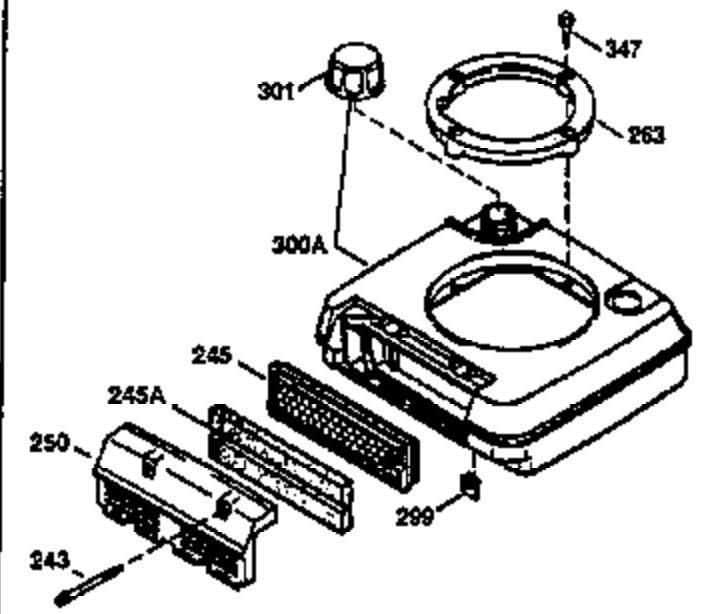

ILLUSTRATION SHOWS TYPICAL PARTS ONLY, ORDER BY PART NUMBER. PARTS NOT LISTED ARE SUPPLIED BY OEM.

Ref #	Part Number	Qty	Description
189A	650844	1	Screw, 1/4-20 x 3/4"
238	650806	2	Screw, 10-32 x 5/8"
239	34338	1	* Air Cleaner Gasket
245	34340	1	Air Cleaner Filter
250	34341B	1	Air Cleaner Cover
260	36612	1	Blower Housing
287	650926	2	Screw, 8-32 x 21/64"
300	35586	1	Fuel Tank (Incl. 292 & 301)
301	36246	1	Fuel Cap
359	36609	1	Starter Guard
390	590694	1	Rewind Starter (NOTE: This engine could have been built with 590737 starter).