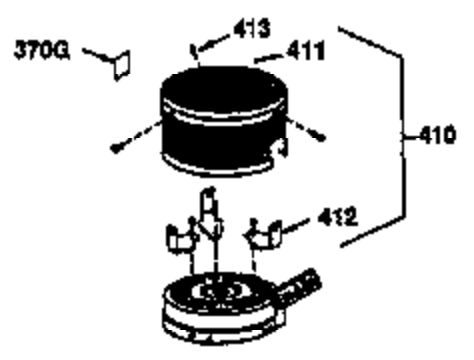

ILLUSTRATION SHOWS TYPICAL PARTS ONLY. ORDER BY PART NUMBER. PARTS NOT LISTED ARE SUPPLIED BY OEM.

Ref #	Part Number	Qty	Description
19	35998	1	Extension Spring
69	35261	1	* Mounting Flange Gasket
70	30571C	1	Mounting Flange (Incl.72 thru 83,311)
90	611112	1	Flywheel
182	6201	2	Screw, 1/4-28 x 7/8"
185	31384A	1	Intake Pipe (Incl. 224)
186	36255	1	Governor Link
200	35999	1	Control Bracket
209	30200	1	Screw, 10-24 x 9/16"
223	650451	2	Screw, 1/4-20 x 1"
238	650806	2	Screw, 10-32 x 5/8"
245	34340	1	Air Cleaner Filter
250	34341B	1	Air Cleaner Cover
275	36491	1	Muffler (Incl. 277)
277	650988	2	Screw, 1/4-20 x 2-5/16"
279	30063	2	Screw, Torx T-30, 1/4-20 x 1/2"
280	36765	1	Heat Shield