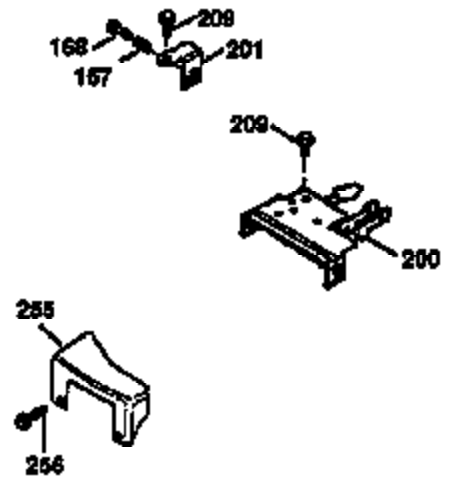

ILLUSTRATION SHOWS TYPICAL PARTS ONLY. ORDER BY PART NUMBER. PARTS NOT LISTED ARE SUPPLIED BY OEM.

Ref #	Part Number	Qty	Description
19	35998	1	Extension Spring
69	35261	1	* Mounting Flange Gasket
70	30571C	1	Mounting Flange (Incl.72 thru 83,311)
90	611112	1	Flywheel
182	6201	2	Screw, 1/4-28 x 7/8"
185	31384A	1	Intake Pipe (Incl. 224)
186	36255	1	Governor Link
200	35999	1	Control Bracket
209	30200	1	Screw, 10-24 x 9/16"
223	650451	2	Screw, 1/4-20 x 1"
238	650806	2	Screw, 10-32 x 5/8"
245	34340	1	Air Cleaner Filter
250	34341B	1	Air Cleaner Cover
275	36491	1	Muffler (Incl. 277)
277	650988	2	Screw, 1/4-20 x 2-5/16"
279	30063	2	Screw, Torx T-30, 1/4-20 x 1/2"
280	36765	1	Heat Shield