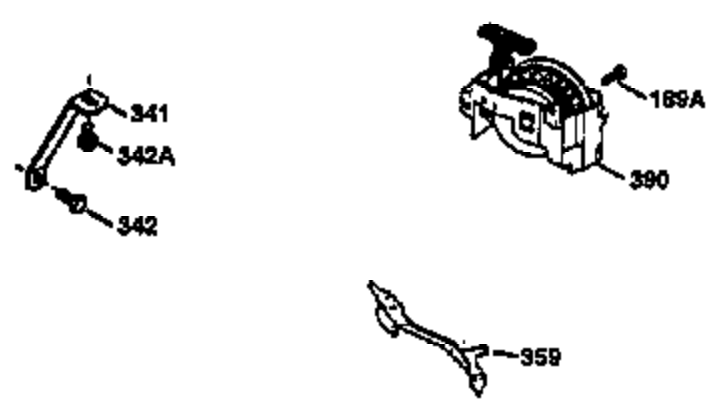

ILLUSTRATION SHOWS TYPICAL PARTS ONLY, ORDER BY PART NUMBER. PARTS NOT LISTED ARE SUPPLIED BY OEM.

Ref #	Part Number	Qty	Description
189A	650844	1	Screw, 1/4-20 x 3/4"
238	650806	2	Screw, 10-32 x 5/8"
239	34338	1	* Air Cleaner Gasket
245	34340	1	Air Cleaner Filter
250	34341B	1	Air Cleaner Cover
260	36612	1	Blower Housing
287	650926	2	Screw, 8-32 x 21/64"
300	35586	1	Fuel Tank (Incl. 292 & 301)
301	36246	1	Fuel Cap
359	36609	1	Starter Guard
390	590694	1	Rewind Starter (NOTE: This engine could have been built with 590737 starter).