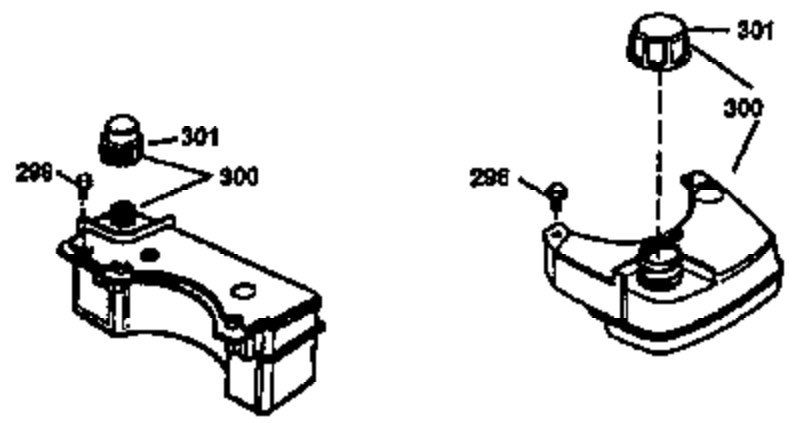

ILLUSTRATION SHOWS TYPICAL PARTS ONLY, ORDER BY PART NUMBER. PARTS NOT LISTED ARE SUPPLIED BY OEM.

Ref #	Part Number	Qty	Description
189A	650844	1	Screw, 1/4-20 x 3/4"
238	650806	2	Screw, 10-32 x 5/8"
239	34338	1	* Air Cleaner Gasket
245	34340	1	Air Cleaner Filter
250	34341B	1	Air Cleaner Cover
260	36612	1	Blower Housing
287	650926	2	Screw, 8-32 x 21/64"
300	35586	1	Fuel Tank (Incl. 292 & 301)
301	36246	1	Fuel Cap
359	36609	1	Starter Guard
390	590694	1	Rewind Starter (NOTE: This engine could have been built with 590737 starter).