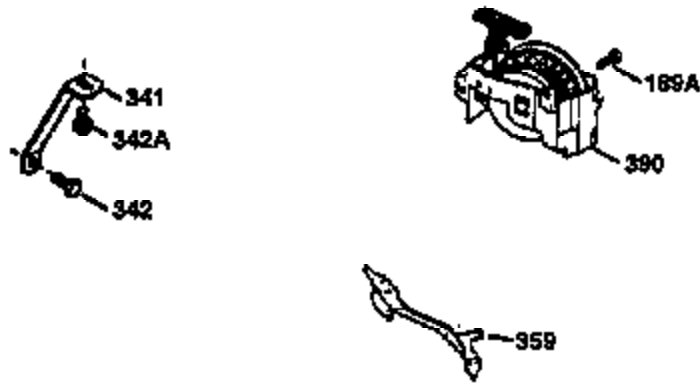

ILLUSTRATION SHOWS TYPICAL PARTS ONLY, ORDER BY PART NUMBER. PARTS NOT LISTED ARE SUPPLIED BY OEM.

Ref #	Part Number	Qty	Description
238	650806	2	Screw, 10-32 x 5/8"
239	34338	1	* Air Cleaner Gasket
245	34340	1	Air Cleaner Filter
250	34341B	1	Air Cleaner Cover
260	35491	1	Blower Housing
287	650926	2	Screw, 8-32 x 21/64"
300	35586	1	Fuel Tank (Incl. 292 & 301)
301	36246	1	Fuel Cap
370F	33183	1	Stop-Run Decal
390	590732	1	Rewind Starter (NOTE: This engine could have been built with 590738 starter).