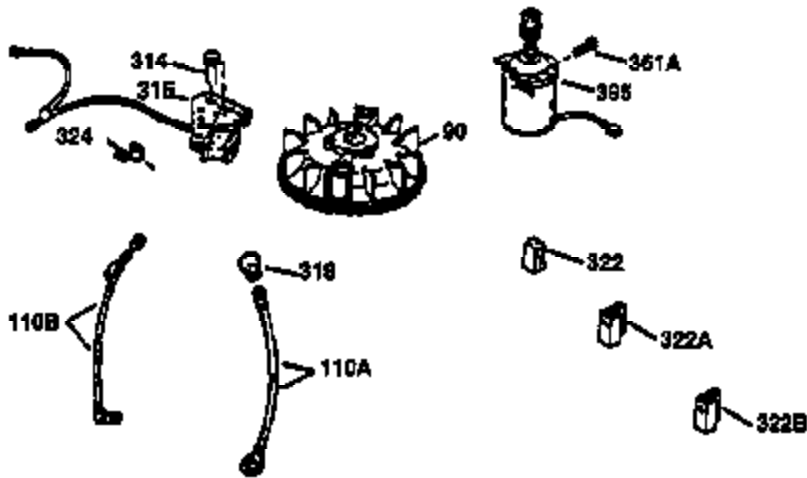

Ref #	Part Number	Qty	Description
19	31361	1	Extension Spring
69	35261	1	* Mounting Flange Gasket
70	30571C	1	Mounting Flange (Incl.72 thru 83,311)
90	611112	1	Flywheel
182	6201	2	Screw, 1/4-28 x 7/8"
185	36544	1	Intake Pipe
186	34337	1	Governor Link
200	33205A	1	Control Bracket (Incl. 202 thru 206)
209	30200	2	Screw, 10-24 x 9/16"
223	650451	2	Screw, 1/4-20 x 1"
238	650806	2	Screw, 10-32 x 5/8"
245	37116	1	Air Cleaner Filter
245A	37117	1	Air Cleaner Filter
250	37118	1	Air Cleaner Cover
275	36473	1	Muffler (Incl. 277)
277	650988	2	Screw, 1/4-20 x 2-5/16"
416	36085	1	Spark Arrestor Kit (Incl. 417)(Optional)
417	650760	1	Screw, 8-32 x 3/8" (Optional)