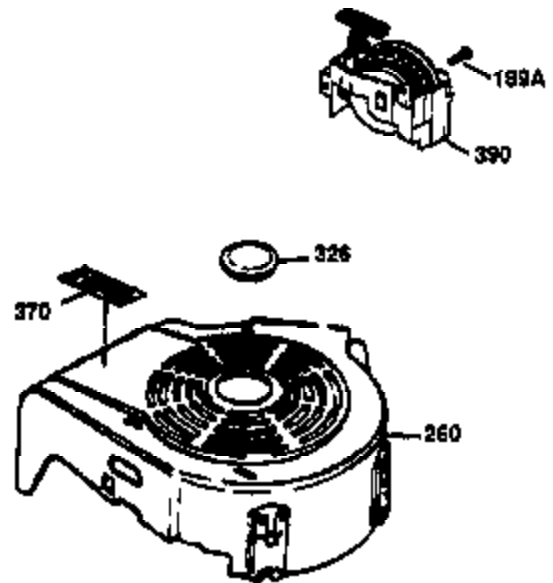

Ref #	Part Number	Qty	Description
238	650806	2	Screw, 10-32 x 5/8"
239	34338	1	* Air Cleaner Gasket
245	37116	1	Air Cleaner Filter
245A	37117	1	Air Cleaner Filter
250	37118	1	Air Cleaner Cover
260	37138	1	Blower Housing
287	650926	2	Screw, 8-32 x 21/64"
300	35586	1	Fuel Tank (Incl. 292 & 301)
301	36246	1	Fuel Cap
390	590732	1	Rewind Starter (NOTE: This engine could have been built with 590738 starter).