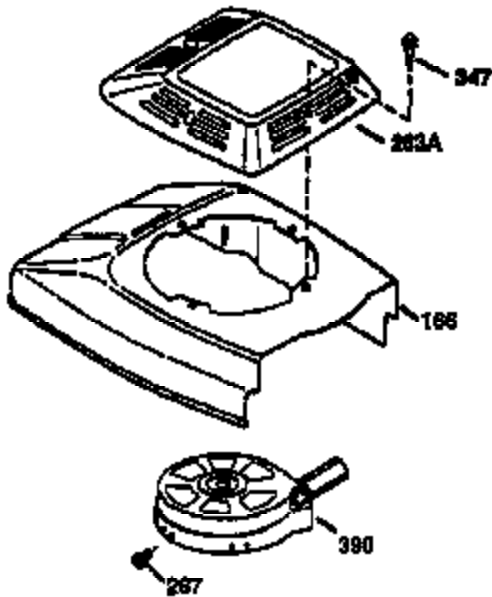

Ref #	Part Number	Qty	Description
174	30200	2	Screw, 10-24 x 9/16"
178	29752	2	Nut & Lock Washer, 1/4-28
179	30593	1	Retainer Clip
182	6201	2	Screw, 1/4-28 x 7/8"
184	26756	1	* Carburetor To Intake Pipe Gasket
185	36544	1	Intake Pipe
186	34337	1	Governor Link
200	33205A	1	Control Bracket (Incl. 202 thru 206)
202	36482	1	Compression Spring
203	31342	1	Compression Spring
204	651029	1	Screw, Torx T-10, 5-40 x 7/16"
205	651019	1	Screw, Torx T-10, 6-32 x 41/64"
206	610973	1	Terminal
207	34336	1	Throttle Link
209	30200	2	Screw, 10-24 x 9/16"
215	32410	1	Control Knob
223	650451	2	Screw, 1/4-20 x 1"
224	34690A	1	* Intake Pipe Gasket
238	650806	2	Screw, 10-32 x 5/8"
239	34338	1	* Air Cleaner Gasket
240	37115	1	Air Cleaner Body (Incl. 239)
245A	37117	1	Air Cleaner Filter
245	37116	1	Air Cleaner Filter
250	37118	1	Air Cleaner Cover
260	37138	1	Blower Housing
261	30200	2	Screw, 10-24 x 9/16"
262	650831	2	Screw, 1/4-20 x 1/2"
275	36473	1	Muffler (Incl. 277)
277	650988	2	Screw, 1/4-20 x 2-5/16"
285	35000A	1	Starter Cup
287	650926	2	Screw, 8-32 x 21/64"
290	34357	1	Fuel Line
292	26460	2	Fuel Line Clamp
300	35586	1	Fuel Tank (Incl. 292 & 301)
301	36246	1	Fuel Cap
311	27625	1	Oil Fill Plug
313	34080	1	Spacer
370B	35169	1	Control Decal
370C	37199	1	Primer Decal
370K	36695	1	Starter Decal
370A	36261	1	Lubrication Decal
380	632046A	1	Carburetor (Incl. 184)
390	590732	1	Rewind Starter (NOTE: This engine could have been built with 590738 starter).
400	36475B	1	* Gasket Set (Incl. items marked PK in notes) Incl. part #'s 26756 (1), 27234A (1), 33735 (1), 34338 (1), 34690A (1), 36437 (1), 36832 (1), 36996 (1), 37130 (1)
420	730225	1	SAE 30 4-Cycle Engine Oil (1 Quart)