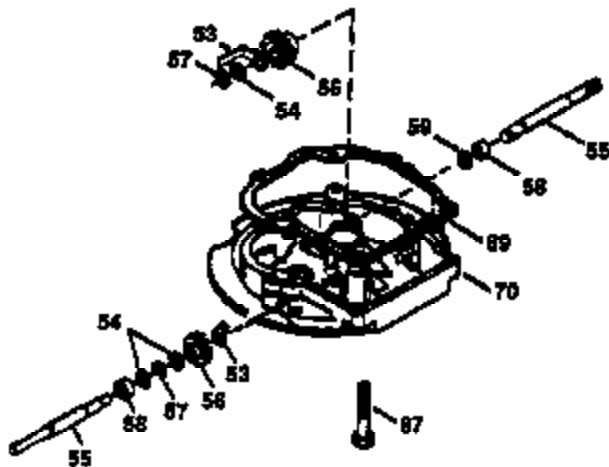

Ref #	Part Number	Qty	Description
19	31361	1	Extension Spring
69	35261	1	* Mounting Flange Gasket
70	30571C	1	Mounting Flange (Incl.72 thru 83,311)
90	611112	1	Flywheel
182	6201	2	Screw, 1/4-28 x 7/8"
185	36544	1	Intake Pipe
186	34337	1	Governor Link
200	33205A	1	Control Bracket (Incl. 202 thru 206)
209	30200	2	Screw, 10-24 x 9/16"
223	650451	2	Screw, 1/4-20 x 1"
238	650806	2	Screw, 10-32 x 5/8"
245	37116	1	Air Cleaner Filter
245A	37117	1	Air Cleaner Filter
250	37118	1	Air Cleaner Cover
275	36473	1	Muffler (Incl. 277)
277	650988	2	Screw, 1/4-20 x 2-5/16"
416	36085	1	Spark Arrestor Kit (Incl. 417)(Optional)
417	650760	1	Screw, 8-32 x 3/8" (Optional)