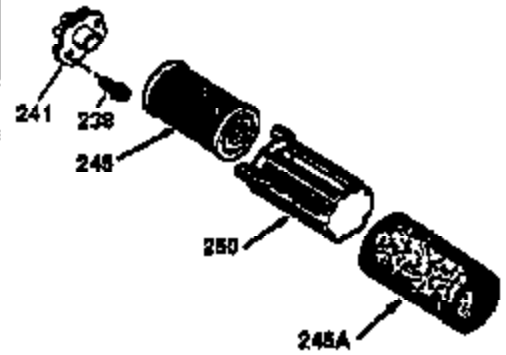

Ref #	Part Number	Qty	Description
19	31361	1	Extension Spring
69	35261	1	* Mounting Flange Gasket
70	30571C	1	Mounting Flange (Incl.72 thru 83,311)
90	611112	1	Flywheel
182	6201	2	Screw, 1/4-28 x 7/8"
185	36544	1	Intake Pipe
186	34337	1	Governor Link
200	33205A	1	Control Bracket (Incl. 202 thru 206)
209	30200	2	Screw, 10-24 x 9/16"
223	650451	2	Screw, 1/4-20 x 1"
238	650806	2	Screw, 10-32 x 5/8"
245	37116	1	Air Cleaner Filter
245A	37117	1	Air Cleaner Filter
250	37118	1	Air Cleaner Cover
275	36473	1	Muffler (Incl. 277)
277	650988	2	Screw, 1/4-20 x 2-5/16"
416	36085	1	Spark Arrestor Kit (Incl. 417)(Optional)
417	650760	1	Screw, 8-32 x 3/8" (Optional)