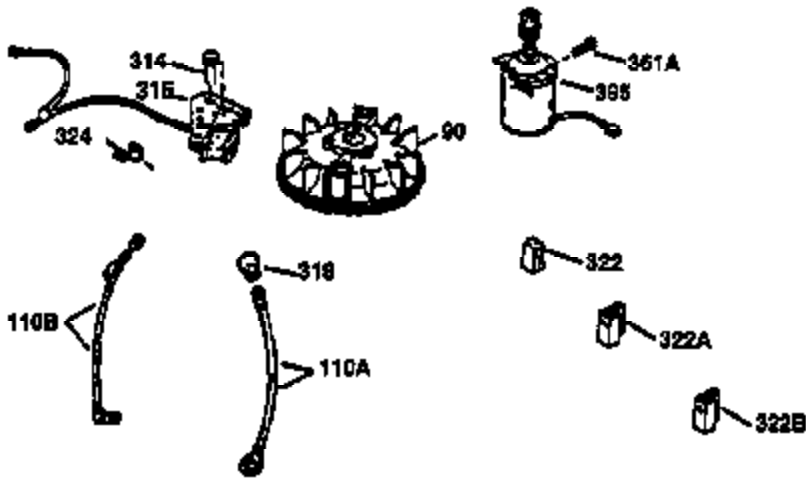

Ref #	Part Number	Qty	Description
19	31361	1	Extension Spring
69	35261	1	* Mounting Flange Gasket
70	30571C	1	Mounting Flange (Incl.72 thru 83,311)
90	611112	1	Flywheel
182	6201	2	Screw, 1/4-28 x 7/8"
185	36544	1	Intake Pipe
186	34337	1	Governor Link
200	33131A	1	Control Bracket (Incl. 202 thru 206)
209	30200	2	Screw, 10-24 x 9/16"
223	650451	2	Screw, 1/4-20 x 1"
238	650806	2	Screw, 10-32 x 5/8"
245	37116	1	Air Cleaner Filter
245A	37117	1	Air Cleaner Filter
250	37118	1	Air Cleaner Cover
275	36473	1	Muffler (Incl. 277)
277	650988	2	Screw, 1/4-20 x 2-5/16"
416	36085	1	Spark Arrestor Kit (Incl. 417)(Optional)
417	650760	1	Screw, 8-32 x 3/8" (Optional)