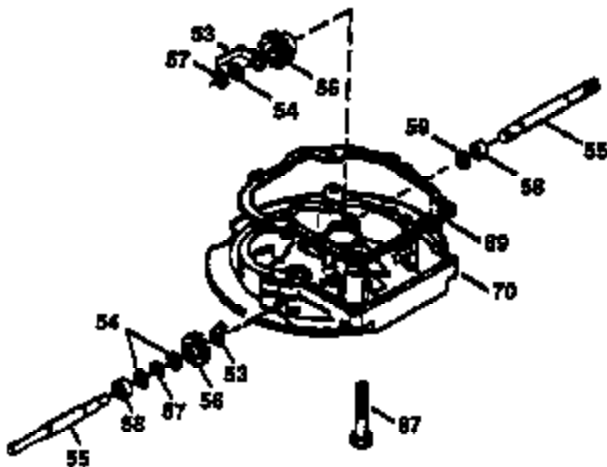

Ref #	Part Number	Qty	Description
19	31361	1	Extension Spring
69	35261	1	* Mounting Flange Gasket
70	30571C	1	Mounting Flange (Incl.72 thru 83,311)
90	611112	1	Flywheel
182	6201	2	Screw, 1/4-28 x 7/8"
185	36544	1	Intake Pipe
186	34337	1	Governor Link
200	33131A	1	Control Bracket (Incl. 202 thru 206)
209	30200	2	Screw, 10-24 x 9/16"
223	650451	2	Screw, 1/4-20 x 1"
238	650806	2	Screw, 10-32 x 5/8"
245	37116	1	Air Cleaner Filter
245A	37117	1	Air Cleaner Filter
250	37118	1	Air Cleaner Cover
275	36473	1	Muffler (Incl. 277)
277	650988	2	Screw, 1/4-20 x 2-5/16"
416	36085	1	Spark Arrestor Kit (Incl. 417)(Optional)
417	650760	1	Screw, 8-32 x 3/8" (Optional)