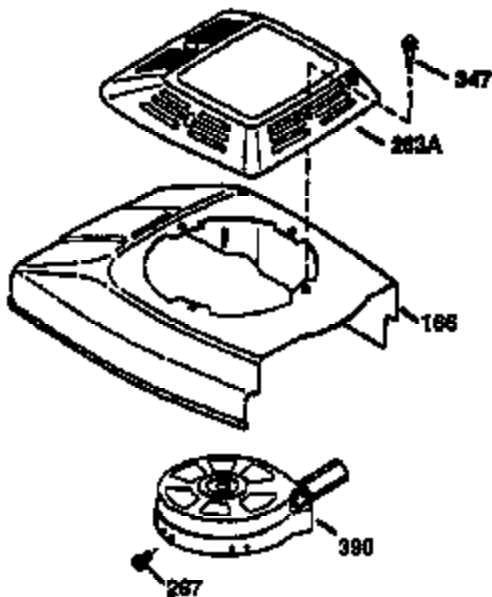

Ref #	Part Number	Qty	Description
178	29752	2	Nut & Lock Washer, 1/4-28
179	30593	1	Retainer Clip
182	6201	2	Screw, 1/4-28 x 7/8"
184	26756	1	* Carburetor To Intake Pipe Gasket
185	36544	1	Intake Pipe
186	34337	1	Governor Link
200	33131A	1	Control Bracket (Incl. 202 thru 206)
202	36482	1	Compression Spring
203	31342	1	Compression Spring
204	651029	1	Screw, Torx T-10, 5-40 x 7/16"
205	651019	1	Screw, Torx T-10, 6-32 x 41/64"
206	610973	1	Terminal
207	34336	1	Throttle Link
209	30200	2	Screw, 10-24 x 9/16"
210	27793	1	Conduit Clip
211	28942	1	Screw, 10-32 x 3/8"
223	650451	2	Screw, 1/4-20 x 1"
224	34690A	1	* Intake Pipe Gasket
238	650806	2	Screw, 10-32 x 5/8"
239	34338	1	* Air Cleaner Gasket
240	37115	1	Air Cleaner Body (Incl. 239)
245A	37117	1	Air Cleaner Filter
245	37116	1	Air Cleaner Filter
250	37118	1	Air Cleaner Cover
260	37138	1	Blower Housing
261	30200	2	Screw, 10-24 x 9/16"
262	650831	2	Screw, 1/4-20 x 1/2"
275	36473	1	Muffler (Incl. 277)
277	650988	2	Screw, 1/4-20 x 2-5/16"
285	35000A	1	Starter Cup
287	650926	2	Screw, 8-32 x 21/64"
290	34357	1	Fuel Line
292	26460	2	Fuel Line Clamp
300	35586	1	Fuel Tank (Incl. 292 & 301)
301	36246	1	Fuel Cap
311	27625	1	Oil Fill Plug
313	34080	1	Spacer
370A	36261	1	Lubrication Decal
370K	36695	1	Starter Decal
370C	37199	1	Primer Decal
380	632046A	1	Carburetor (Incl. 184)
390	590732	1	Rewind Starter (NOTE: This engine could have been built with 590738 starter).
400	36475B	1	* Gasket Set (Incl. items marked PK in notes) Incl. part #'s 26756 (1), 27234A (1), 33735 (1), 34338 (1), 34690A (1), 36437 (1), 36832 (1), 36996 (1), 37130 (1)
420	730225	1	SAE 30 4-Cycle Engine Oil (1 Quart)