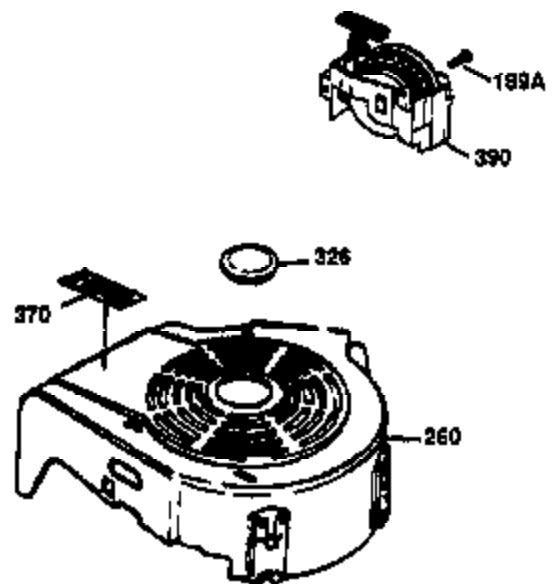

Ref #	Part Number	Qty	Description
178	29752	2	Nut & Lock Washer, 1/4-28
179	30593	1	Retainer Clip
182	6201	2	Screw, 1/4-28 x 7/8"
184	26756	1	* Carburetor To Intake Pipe Gasket
185	36544	1	Intake Pipe
186	34337	1	Governor Link
200	33131A	1	Control Bracket (Incl. 202 thru 206)
202	36482	1	Compression Spring
203	31342	1	Compression Spring
204	651029	1	Screw, Torx T-10, 5-40 x 7/16"
205	651019	1	Screw, Torx T-10, 6-32 x 41/64"
206	610973	1	Terminal
207	34336	1	Throttle Link
209	30200	2	Screw, 10-24 x 9/16"
210	27793	1	Conduit Clip
211	28942	1	Screw, 10-32 x 3/8"
223	650451	2	Screw, 1/4-20 x 1"
224	34690A	1	* Intake Pipe Gasket
238	650806	2	Screw, 10-32 x 5/8"
239	34338	1	* Air Cleaner Gasket
240	37115	1	Air Cleaner Body (Incl. 239)
245A	37117	1	Air Cleaner Filter
245	37116	1	Air Cleaner Filter
250	37118	1	Air Cleaner Cover
260	37138	1	Blower Housing
261	30200	2	Screw, 10-24 x 9/16"
262	650831	2	Screw, 1/4-20 x 1/2"
275	36473	1	Muffler (Incl. 277)
277	650988	2	Screw, 1/4-20 x 2-5/16"
285	35000A	1	Starter Cup
287	650926	2	Screw, 8-32 x 21/64"
290	34357	1	Fuel Line
292	26460	2	Fuel Line Clamp
300	35586	1	Fuel Tank (Incl. 292 & 301)
301	36246	1	Fuel Cap
311	27625	1	Oil Fill Plug
313	34080	1	Spacer
370A	36261	1	Lubrication Decal
370K	36695	1	Starter Decal
370C	37199	1	Primer Decal
380	632046A	1	Carburetor (Incl. 184)
390	590732	1	Rewind Starter (NOTE: This engine could have been built with 590738 starter).
400	36475B	1	* Gasket Set (Incl. items marked PK in notes) Incl. part #'s 26756 (1), 27234A (1), 33735 (1), 34338 (1), 34690A (1), 36437 (1), 36832 (1), 36996 (1), 37130 (1)
420	730225	1	SAE 30 4-Cycle Engine Oil (1 Quart)