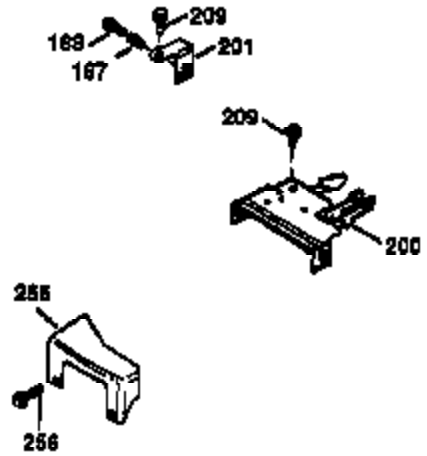

Ref #	Part Number	Qty	Description
19	31361	1	Extension Spring
69	35261	1	* Mounting Flange Gasket
70	30571C	1	Mounting Flange (Incl. 75 thru 83,311)
90	611112	1	Flywheel
182	6201	2	Screw, 1/4-28 x 7/8"
185	36544	1	Intake Pipe
186	34337	1	Governor Link
200	33131A	1	Control Bracket (Incl. 202 thru 206)
209	30200	2	Screw, 10-24 x 9/16"
223	650451	2	Screw, 1/4-20 x 1"
238	650932	2	Screw, 10-32 x 49/64"
241	35797	1	Air Cleaner Collar
245	35066	1	Air Cleaner Filter
250	35986	1	Air Cleaner Cover
275	35708	1	Muffler (Incl. 277)
277	650795	2	Screw, 1/4-20 x 2-1/4"