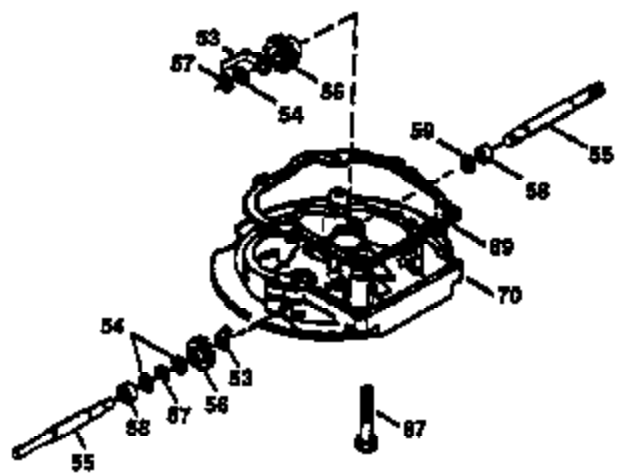

Ref #	Part Number	Qty	Description
19	31361	1	Extension Spring
69	35261	1	* Mounting Flange Gasket
70	30571C	1	Mounting Flange (Incl. 75 thru 83,311)
90	611112	1	Flywheel
182	6201	2	Screw, 1/4-28 x 7/8"
185	36544	1	Intake Pipe
186	34337	1	Governor Link
200	33131A	1	Control Bracket (Incl. 202 thru 206)
209	30200	2	Screw, 10-24 x 9/16"
223	650451	2	Screw, 1/4-20 x 1"
238	650932	2	Screw, 10-32 x 49/64"
241	35797	1	Air Cleaner Collar
245	35066	1	Air Cleaner Filter
250	35986	1	Air Cleaner Cover
275	35708	1	Muffler (Incl. 277)
277	650795	2	Screw, 1/4-20 x 2-1/4"