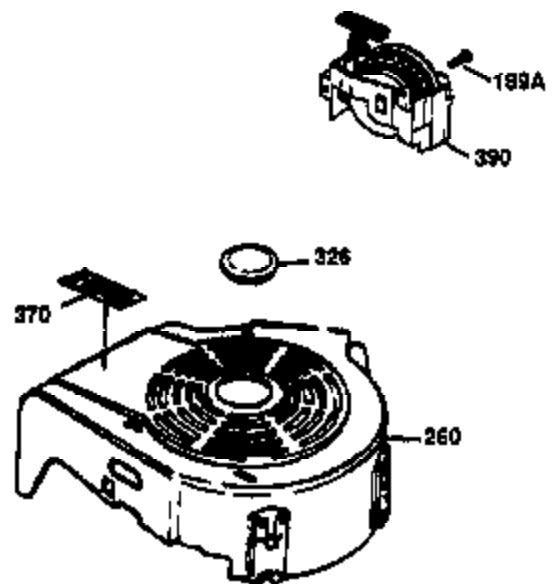

Ref #	Part Number	Qty	Description
178	29752	2	Nut & Lock Washer, 1/4-28
179	30593	1	Retainer Clip
182	6201	2	Screw, 1/4-28 x 7/8"
184	26756	1	* Carburetor To Intake Pipe Gasket
185	36544	1	Intake Pipe
186	34337	1	Governor Link
189A	650765	1	Screw, 10-32 x 1/2"
189B	650356	1	Screw, Torx T-30, 1/4-20 x 3/8"
200	33131A	1	Control Bracket (Incl. 202 thru 206)
202	36482	1	Compression Spring
203	31342	1	Compression Spring
204	650549	1	Screw, 5-40 x 7/16"
205	650777	1	Screw, 6-32 x 21/32"
206	610973	1	Terminal
207	34336	1	Throttle Link
209	30200	2	Screw, 10-24 x 9/16"
210	27793	1	Conduit Clip
211	28942	1	Screw, 10-32 x 3/8"
223	650451	2	Screw, 1/4-20 x 1"
224	34690A	1	* Intake Pipe Gasket
238	650932	2	Screw, 10-32 x 49/64"
239	34338	1	* Air Cleaner Gasket
245	35066	1	Air Cleaner Filter
250	35986	1	Air Cleaner Cover
260	36749	1	Blower Housing
261	30200	2	Screw, 10-24 x 9/16"
262	650831	2	Screw, 1/4-20 x 1/2"
275	35708	1	Muffler (Incl. 277)
277	650795	2	Screw, 1/4-20 x 2-1/4"
285	35000A	1	Starter Cup
287	650926	2	Screw, 8-32 x 21/64"
290	34357	1	Fuel Line
292	26460	2	Fuel Line Clamp
300	35586	1	Fuel Tank (Incl. 292 & 301)
301	36246	1	Fuel Cap
311	27625	1	Oil Fill Plug
313	34080	1	Spacer
370A	36261	1	Lubrication Decal
370K	36695	1	Starter Decal
380	632046A	1	Carburetor (Incl. 184)
390	590732	1	Rewind Starter (NOTE: This engine could have been built with 590738 starter).
400	36475A	1	* Gasket Set (Incl. items marked PK in notes) Incl. part #'s 26756 (1), 27234A (1), 33735 (1), 34338 (1), 34690A (1), 35261 (1), 36437 (1), 36832 (1), 36996 (1)
420	730225	1	SAE 30 4-Cycle Engine Oil (1 Quart)