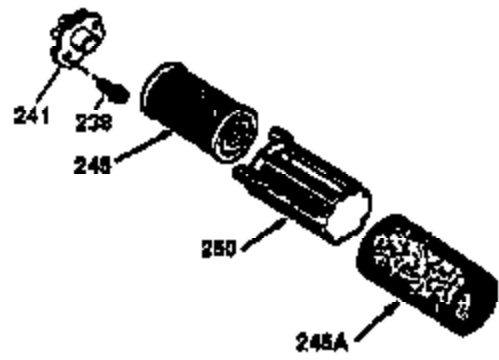

Ref #	Part Number	Qty	Description
19	31361	1	Extension Spring
69	35261	1	* Mounting Flange Gasket
70	30571C	1	Mounting Flange (Incl. 75 thru 83,311)
90	611112	1	Flywheel
182	6201	2	Screw, 1/4-28 x 7/8"
185	36544	1	Intake Pipe
186	34337	1	Governor Link
200	33131A	1	Control Bracket (Incl. 202 thru 206)
209	30200	2	Screw, 10-24 x 9/16"
223	650451	2	Screw, 1/4-20 x 1"
238	650932	2	Screw, 10-32 x 49/64"
241	35797	1	Air Cleaner Collar
245	35066	1	Air Cleaner Filter
250	35986	1	Air Cleaner Cover
275	35708	1	Muffler (Incl. 277)
277	650795	2	Screw, 1/4-20 x 2-1/4"