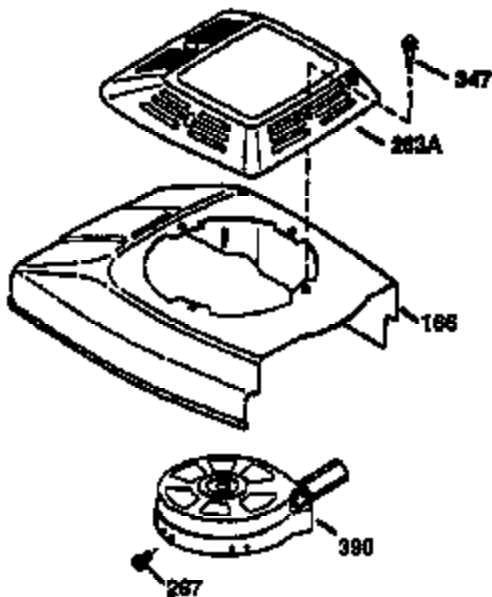

Ref #	Part Number	Qty	Description
178	29752	2	Nut & Lock Washer, 1/4-28
179	30593	1	Retainer Clip
182	6201	2	Screw, 1/4-28 x 7/8"
184	26756	1	* Carburetor To Intake Pipe Gasket
185	36544	1	Intake Pipe
186	34337	1	Governor Link
189A	650765	1	Screw, 10-32 x 1/2"
189B	650356	1	Screw, Torx T-30, 1/4-20 x 3/8"
200	33131A	1	Control Bracket (Incl. 202 thru 206)
202	36482	1	Compression Spring
203	31342	1	Compression Spring
204	650549	1	Screw, 5-40 x 7/16"
205	650777	1	Screw, 6-32 x 21/32"
206	610973	1	Terminal
207	34336	1	Throttle Link
209	30200	2	Screw, 10-24 x 9/16"
210	27793	1	Conduit Clip
211	28942	1	Screw, 10-32 x 3/8"
223	650451	2	Screw, 1/4-20 x 1"
224	34690A	1	* Intake Pipe Gasket
238	650932	2	Screw, 10-32 x 49/64"
239	34338	1	* Air Cleaner Gasket
245	35066	1	Air Cleaner Filter
250	35986	1	Air Cleaner Cover
260	36749	1	Blower Housing
261	30200	2	Screw, 10-24 x 9/16"
262	650831	2	Screw, 1/4-20 x 1/2"
275	35708	1	Muffler (Incl. 277)
277	650795	2	Screw, 1/4-20 x 2-1/4"
285	35000A	1	Starter Cup
287	650926	2	Screw, 8-32 x 21/64"
290	34357	1	Fuel Line
292	26460	2	Fuel Line Clamp
300	35586	1	Fuel Tank (Incl. 292 & 301)
301	36246	1	Fuel Cap
311	27625	1	Oil Fill Plug
313	34080	1	Spacer
370A	36261	1	Lubrication Decal
370K	36695	1	Starter Decal
380	632046A	1	Carburetor (Incl. 184)
390	590732	1	Rewind Starter (NOTE: This engine could have been built with 590738 starter).
400	36475A	1	* Gasket Set (Incl. items marked PK in notes) Incl. part #'s 26756 (1), 27234A (1), 33735 (1), 34338 (1), 34690A (1), 35261 (1), 36437 (1), 36832 (1), 36996 (1)
420	730225	1	SAE 30 4-Cycle Engine Oil (1 Quart)