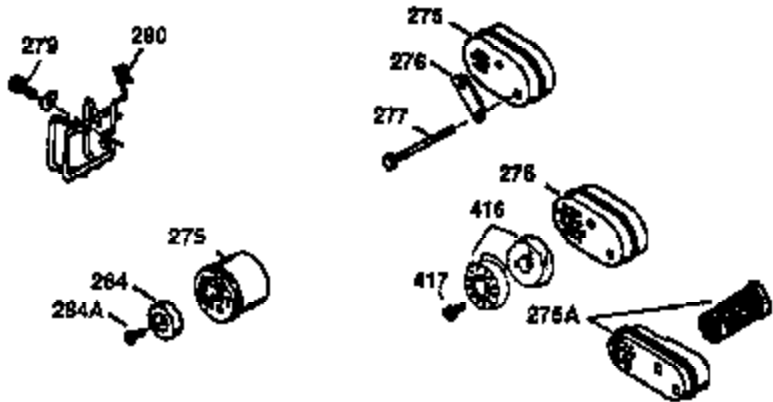

Ref #	Part Number	Qty	Description
19	31361	1	Extension Spring
69	35261	1	* Mounting Flange Gasket
70	30571C	1	Mounting Flange (Incl. 75 thru 83,311)
90	611112	1	Flywheel
182	6201	2	Screw, 1/4-28 x 7/8"
185	36544	1	Intake Pipe
186	34337	1	Governor Link
200	33131A	1	Control Bracket (Incl. 202 thru 206)
209	30200	2	Screw, 10-24 x 9/16"
223	650451	2	Screw, 1/4-20 x 1"
238	650932	2	Screw, 10-32 x 49/64"
241	35797	1	Air Cleaner Collar
245	35066	1	Air Cleaner Filter
250	35986	1	Air Cleaner Cover
275	35708	1	Muffler (Incl. 277)
277	650795	2	Screw, 1/4-20 x 2-1/4"