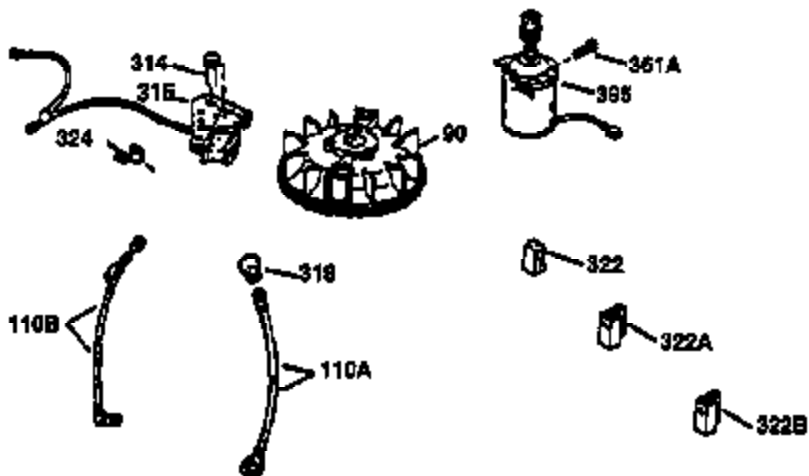

Ref #	Part Number	Qty	Description
19	31361	1	Extension Spring
69	35261	1	* Mounting Flange Gasket
70	30571C	1	Mounting Flange (Incl. 75 thru 83,311)
90	611112	1	Flywheel
182	6201	2	Screw, 1/4-28 x 7/8"
185	36544	1	Intake Pipe
186	34337	1	Governor Link
200	33131A	1	Control Bracket (Incl. 202 thru 206)
209	30200	2	Screw, 10-24 x 9/16"
223	650451	2	Screw, 1/4-20 x 1"
238	650932	2	Screw, 10-32 x 49/64"
241	35797	1	Air Cleaner Collar
245	35066	1	Air Cleaner Filter
250	35986	1	Air Cleaner Cover
275	35708	1	Muffler (Incl. 277)
277	650795	2	Screw, 1/4-20 x 2-1/4"