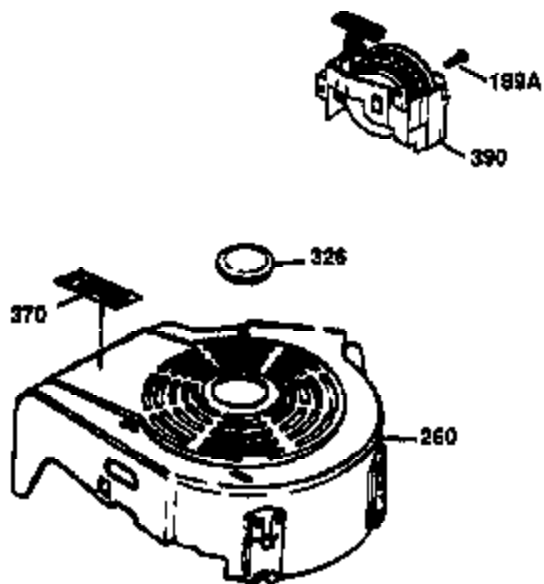

Ref #	Part Number	Qty	Description
178	29752	2	Nut & Lock Washer, 1/4-28
179	30593	1	Retainer Clip
182	6201	2	Screw, 1/4-28 x 7/8"
184	26756	1	* Carburetor To Intake Pipe Gasket
185	36544	1	Intake Pipe
186	34337	1	Governor Link
189A	650765	1	Screw, 10-32 x 1/2"
189B	650356	1	Screw, Torx T-30, 1/4-20 x 3/8"
200	33131A	1	Control Bracket (Incl. 202 thru 206)
202	36482	1	Compression Spring
203	31342	1	Compression Spring
204	651029	1	Screw, Torx T-10, 5-40 x 7/16"
205	651019	1	Screw, Torx T-10, 6-32 x 21/32"
206	610973	1	Terminal
207	34336	1	Throttle Link
209	30200	2	Screw, 10-24 x 9/16"
210	27793	1	Conduit Clip
211	28942	1	Screw, 10-32 x 3/8"
223	650451	2	Screw, 1/4-20 x 1"
224	34690A	1	* Intake Pipe Gasket
238	650932	2	Screw, 10-32 x 49/64"
239	34338	1	* Air Cleaner Gasket
245	35066	1	Air Cleaner Filter
250	35986	1	Air Cleaner Cover
260	37155	1	Blower Housing
261	30200	2	Screw, 10-24 x 9/16"
262	650831	2	Screw, 1/4-20 x 1/2"
275	35708	1	Muffler (Incl. 277)
277	650795	2	Screw, 1/4-20 x 2-1/4"
285	35000A	1	Starter Cup
287	650926	2	Screw, 8-32 x 21/64"
290	34357	1	Fuel Line
292	26460	2	Fuel Line Clamp
300	35586	1	Fuel Tank (Incl. 292 & 301)
301	36246	1	Fuel Cap
311	27625	1	Oil Fill Plug
313	34080	1	Spacer
370K	36695	1	Starter Decal
370C	37199	1	Primer Decal
370A	36261	1	Lubrication Decal
380	632046A	1	Carburetor (Incl. 184)
390	590732	1	Rewind Starter (NOTE: This engine could have been built with 590738 starter).
400	36475B	1	* Gasket Set (Incl. items marked PK in notes) Incl. part #'s 26756 (1), 27234A (1), 33735 (1), 34338 (1), 34690A (1), 36437 (1), 36832 (1) 36996 (1), 37130 (1)
420	730225	1	SAE 30 4-Cycle Engine Oil (1 Quart)