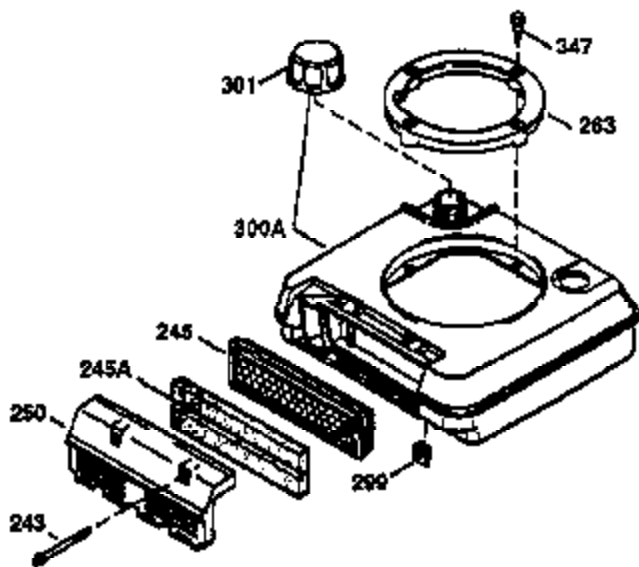

Ref #	Part Number	Qty	Description
178	29752	2	Nut & Lock Washer, 1/4-28
179	30593	1	Retainer Clip
182	6201	2	Screw, 1/4-28 x 7/8"
184	26756	1	* Carburetor To Intake Pipe Gasket
185	36544	1	Intake Pipe
186	34337	1	Governor Link
189A	650765	1	Screw, 10-32 x 1/2"
189B	650356	1	Screw, Torx T-30, 1/4-20 x 3/8"
200	33131A	1	Control Bracket (Incl. 202 thru 206)
202	36482	1	Compression Spring
203	31342	1	Compression Spring
204	651029	1	Screw, Torx T-10, 5-40 x 7/16"
205	651019	1	Screw, Torx T-10, 6-32 x 21/32"
206	610973	1	Terminal
207	34336	1	Throttle Link
209	30200	2	Screw, 10-24 x 9/16"
210	27793	1	Conduit Clip
211	28942	1	Screw, 10-32 x 3/8"
223	650451	2	Screw, 1/4-20 x 1"
224	34690A	1	* Intake Pipe Gasket
238	650932	2	Screw, 10-32 x 49/64"
239	34338	1	* Air Cleaner Gasket
245	35066	1	Air Cleaner Filter
250	35986	1	Air Cleaner Cover
260	37155	1	Blower Housing
261	30200	2	Screw, 10-24 x 9/16"
262	650831	2	Screw, 1/4-20 x 1/2"
275	35708	1	Muffler (Incl. 277)
277	650795	2	Screw, 1/4-20 x 2-1/4"
285	35000A	1	Starter Cup
287	650926	2	Screw, 8-32 x 21/64"
290	34357	1	Fuel Line
292	26460	2	Fuel Line Clamp
300	35586	1	Fuel Tank (Incl. 292 & 301)
301	36246	1	Fuel Cap
311	27625	1	Oil Fill Plug
313	34080	1	Spacer
370K	36695	1	Starter Decal
370C	37199	1	Primer Decal
370A	36261	1	Lubrication Decal
380	632046A	1	Carburetor (Incl. 184)
390	590732	1	Rewind Starter (NOTE: This engine could have been built with 590738 starter).
400	36475B	1	* Gasket Set (Incl. items marked PK in notes) Incl. part #'s 26756 (1), 27234A (1), 33735 (1), 34338 (1), 34690A (1), 36437 (1), 36832 (1) 36996 (1), 37130 (1)
420	730225	1	SAE 30 4-Cycle Engine Oil (1 Quart)