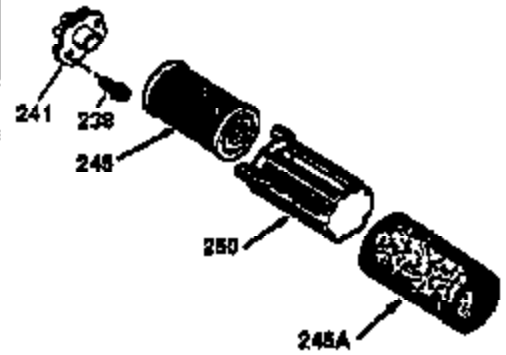

Ref #	Part Number	Qty	Description
19	31361	1	Extension Spring
69	35261	1	* Mounting Flange Gasket
70	30571C	1	Mounting Flange (Incl. 75 thru 83,311)
90	611112	1	Flywheel
182	6201	2	Screw, 1/4-28 x 7/8"
185	36544	1	Intake Pipe
186	34337	1	Governor Link
200	33131A	1	Control Bracket (Incl. 202 thru 206)
209	30200	2	Screw, 10-24 x 9/16"
223	650451	2	Screw, 1/4-20 x 1"
238	650932	2	Screw, 10-32 x 49/64"
241	35797	1	Air Cleaner Collar
245	35066	1	Air Cleaner Filter
250	35986	1	Air Cleaner Cover
275	35708	1	Muffler (Incl. 277)
277	650795	2	Screw, 1/4-20 x 2-1/4"