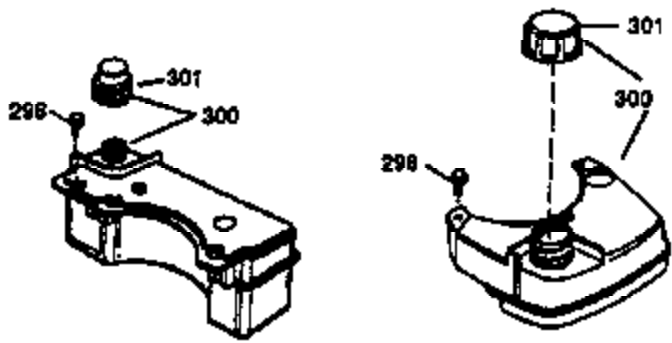

Ref #	Part Number	Qty	Description
178	29752	2	Nut & Lock Washer, 1/4-28
179	30593	1	Retainer Clip
182	6201	2	Screw, 1/4-28 x 7/8"
184	26756	1	* Carburetor To Intake Pipe Gasket
185	31384A	1	Intake Pipe (Incl. 224)
186	34337	1	Governor Link
200	33131A	1	Control Bracket (Incl. 202 thru 206)
202	36482	1	Compression Spring
203	31342	1	Compression Spring
204	651029	1	Screw, Torx T-10, 5-40 x 7/16"
205	651019	1	Screw, Torx T-10, 6-32 x 41/64"
206	610973	1	Terminal
207	34336	1	Throttle Link
209	30200	2	Screw, 10-24 x 9/16"
210	27793	1	Conduit Clip
211	28942	1	Screw, 10-32 x 3/8"
223	650451	2	Screw, 1/4-20 x 1"
224	34690A	1	* Intake Pipe Gasket
238	650806	2	Screw, 10-32 x 5/8"
239	34338	1	* Air Cleaner Gasket
240	34858	1	Air Cleaner Body
245	34340	1	Air Cleaner Filter
250	34341B	1	Air Cleaner Cover
260	35491	1	Blower Housing
261	30200	2	Screw, 10-24 x 9/16"
262	650831	2	Screw, 1/4-20 x 1/2"
275	36473	1	Muffler (Incl. 277)
277	650988	2	Screw, 1/4-20 x 2-5/16"
285	35000A	1	Starter Cup
287	650926	2	Screw, 8-32 x 21/64"
290	34357	1	Fuel Line
292	26460	2	Fuel Line Clamp
300	35586	1	Fuel Tank (Incl. 292 & 301)
301	36246	1	Fuel Cap
311	27625	1	Oil Fill Plug
313	34080	1	Spacer
370A	36261	1	Lubrication Decal
370K	36695	1	Starter Decal
380	632046A	1	Carburetor (Incl. 184)
390	590732	1	Rewind Starter (NOTE: This engine could have been built with 590738 starter.)
400	36475A	1	* Gasket Set (Incl. items marked PK in notes) Incl. part #'s 26756 (1), 27234A (1), 33735 (1), 34338 (1), 34690A (1), 35261 (1), 36437 (1), 36832 (1), 36996 (1)
420	730225	1	SAE 30 4-Cycle Engine Oil (1 Quart)