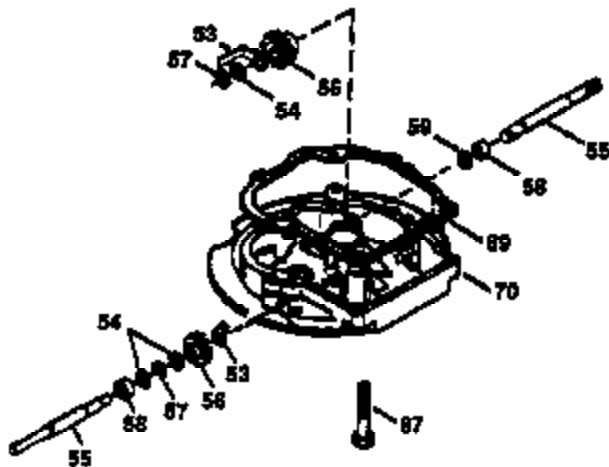

Ref #	Part Number	Qty	Description
19	31361	1	Extension Spring
69	35261	1	* Mounting Flange Gasket
70	30571C	1	Mounting Flange (Incl.72 thru 83,311)
90	611112	1	Flywheel
182	6201	2	Screw, 1/4-28 x 7/8"
185	31384A	1	Intake Pipe (Incl. 224)
186	32653	1	Governor Link
216	33086	1	R.P.M. Adjusting Lever
223	650451	2	Screw, 1/4-20 x 1"
238	650806	2	Screw, 10-32 x 5/8"
245	34340	1	Air Cleaner Filter
250	34341B	1	Air Cleaner Cover
275	35708	1	Muffler (Incl. 277)
277	650795	2	Screw, 1/4-20 x 2-1/4"