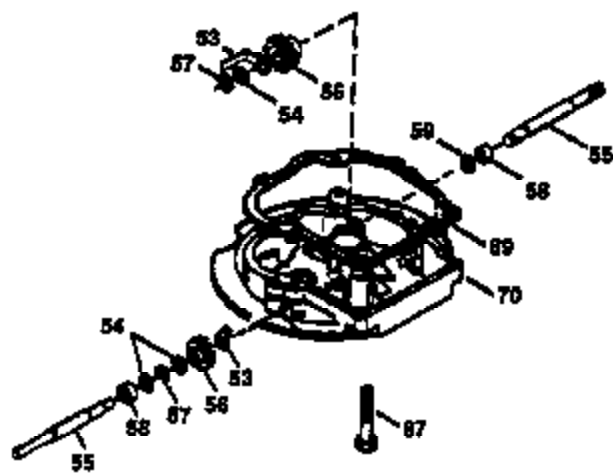

Ref #	Part Number	Qty	Description
19	31361	1	Extension Spring
69	35261	1	* Mounting Flange Gasket
70	30571C	1	Mounting Flange (Incl.72 thru 83,311)
90	611112	1	Flywheel
182	6201	2	Screw, 1/4-28 x 7/8"
185	36544	1	Intake Pipe
186	32653	1	Governor Link
216	33086	1	R.P.M. Adjusting Lever
223	650451	2	Screw, 1/4-20 x 1"
238	650806	2	Screw, 10-32 x 5/8"
245A	37117	1	Air Cleaner Filter
245	37116	1	Air Cleaner Filter
250	37118	1	Air Cleaner Cover
275	35708	1	Muffler (Incl. 277)
277	650795	2	Screw, 1/4-20 x 2-1/4"