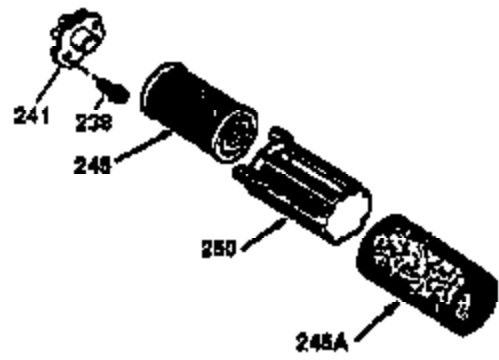

Ref #	Part Number	Qty	Description
19	31361	1	Extension Spring
69	35261	1	* Mounting Flange Gasket
70	30571C	1	Mounting Flange (Incl.72 thru 83,311)
90	611112	1	Flywheel
182	6201	2	Screw, 1/4-28 x 7/8"
185	36544	1	Intake Pipe
186	32653	1	Governor Link
216	33086	1	R.P.M. Adjusting Lever
223	650451	2	Screw, 1/4-20 x 1"
238	650806	2	Screw, 10-32 x 5/8"
245A	37117	1	Air Cleaner Filter
245	37116	1	Air Cleaner Filter
250	37118	1	Air Cleaner Cover
275	35708	1	Muffler (Incl. 277)
277	650795	2	Screw, 1/4-20 x 2-1/4"