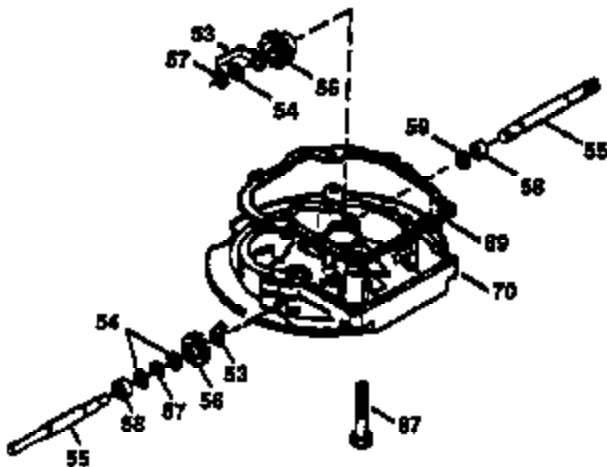

Ref #	Part Number	Qty	Description
238	650806	2	Screw, 10-32 x 5/8"
239	34338	1	* Air Cleaner Gasket
245	37116	1	Air Cleaner Filter
245A	37117	1	Air Cleaner Filter
250	37118	1	Air Cleaner Cover
260	37138	1	Blower Housing
287	650926	2	Screw, 8-32 x 21/64"
300	35586	1	Fuel Tank (Incl. 292 & 301)
301	36246	1	Fuel Cap
390	590737	1	Rewind Starter (NOTE: This engine could have been built with 590694 starter).