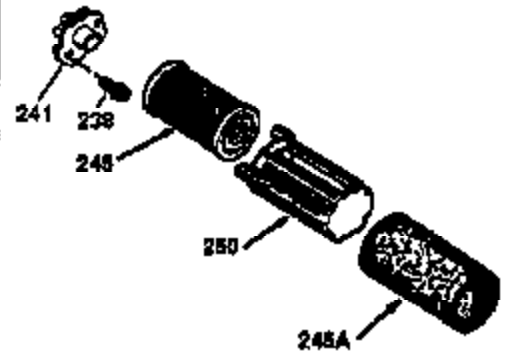

Ref #	Part Number	Qty	Description
238	650806	2	Screw, 10-32 x 5/8"
239	34338	1	* Air Cleaner Gasket
245	37116	1	Air Cleaner Filter
245A	37117	1	Air Cleaner Filter
250	37118	1	Air Cleaner Cover
260	37138	1	Blower Housing
287	650926	2	Screw, 8-32 x 21/64"
300	35586	1	Fuel Tank (Incl. 292 & 301)
301	36246	1	Fuel Cap
390	590737	1	Rewind Starter (NOTE: This engine could have been built with 590694 starter).