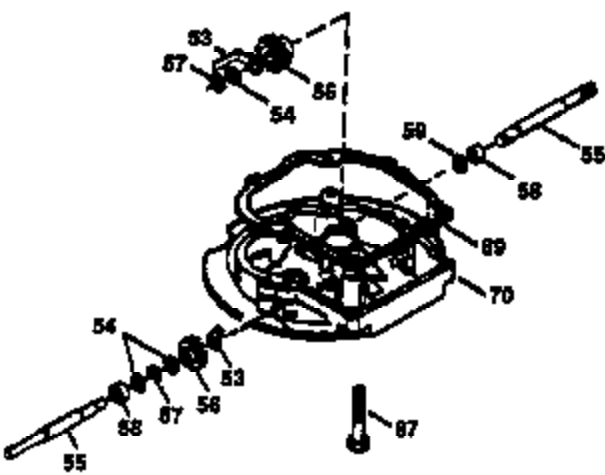

Ref #	Part Number	Qty	Description
19	31361	1	Extension Spring
69	35261	1	* Mounting Flange Gasket
70	30571C	1	Mounting Flange (Incl.72 thru 83,311)
90	611112	1	Flywheel
182	6201	2	Screw, 1/4-28 x 7/8"
185	36544	1	Intake Pipe
186	34337	1	Governor Link
200	33131A	1	Control Bracket (Incl. 202 thru 206)
209	30200	2	Screw, 10-24 x 9/16"
223	650451	2	Screw, 1/4-20 x 1"
238	650806	2	Screw, 10-32 x 5/8"
245	37116	1	Air Cleaner Filter
245A	37117	1	Air Cleaner Filter
250	37118	1	Air Cleaner Cover
275	36473	1	Muffler (Incl. 277)
277	650988	2	Screw, 1/4-20 x 2-5/16"
279	650765	1	Screw, 10-32 x 1/2"
416	36085	1	Spark Arrestor Kit (Incl. 417)(Optional)
417	650760	1	Screw, 8-32 x 3/8" (Optional)