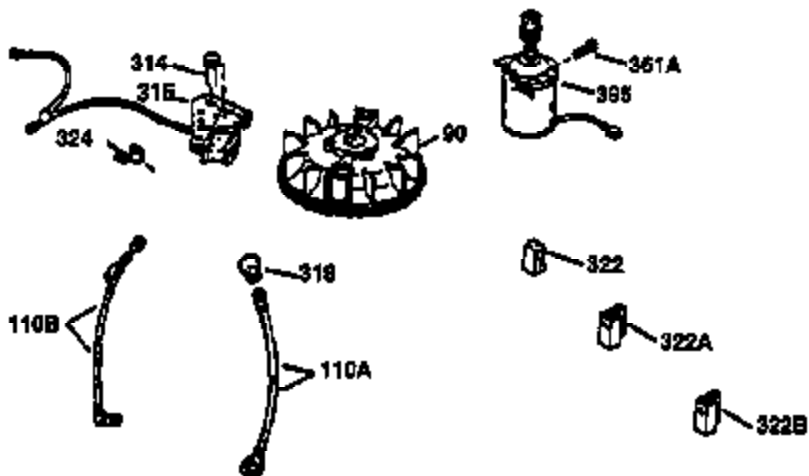

Ref #	Part Number	Qty	Description
19	31361	1	Extension Spring
69	35261	1	* Mounting Flange Gasket
70	30571C	1	Mounting Flange (Incl.72 thru 83,311)
90	611112	1	Flywheel
182	6201	2	Screw, 1/4-28 x 7/8"
185	36544	1	Intake Pipe
186	34337	1	Governor Link
200	33131A	1	Control Bracket (Incl. 202 thru 206)
209	30200	2	Screw, 10-24 x 9/16"
223	650451	2	Screw, 1/4-20 x 1"
238	650806	2	Screw, 10-32 x 5/8"
245	37116	1	Air Cleaner Filter
245A	37117	1	Air Cleaner Filter
250	37118	1	Air Cleaner Cover
275	36473	1	Muffler (Incl. 277)
277	650988	2	Screw, 1/4-20 x 2-5/16"
279	650765	1	Screw, 10-32 x 1/2"
416	36085	1	Spark Arrestor Kit (Incl. 417)(Optional)
417	650760	1	Screw, 8-32 x 3/8" (Optional)