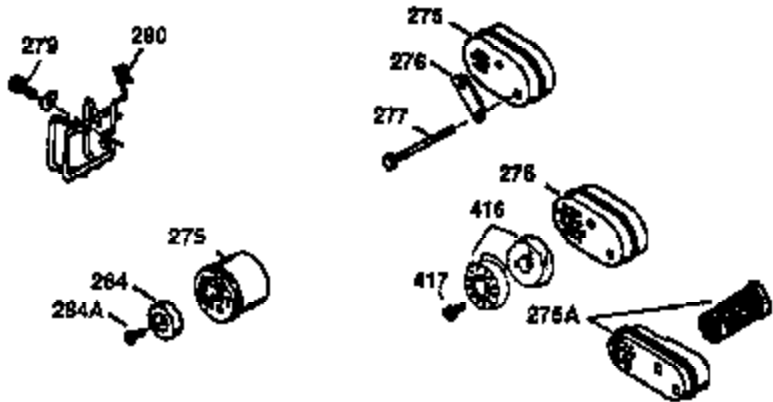

Ref #	Part Number	Qty	Description
19	31361	1	Extension Spring
69	35261	1	* Mounting Flange Gasket
70	30571C	1	Mounting Flange (Incl.72 thru 83,311)
90	611112	1	Flywheel
182	6201	2	Screw, 1/4-28 x 7/8"
185	36544	1	Intake Pipe
186	34337	1	Governor Link
200	33131A	1	Control Bracket (Incl. 202 thru 206)
209	30200	2	Screw, 10-24 x 9/16"
223	650451	2	Screw, 1/4-20 x 1"
238	650806	2	Screw, 10-32 x 5/8"
245	37116	1	Air Cleaner Filter
245A	37117	1	Air Cleaner Filter
250	37118	1	Air Cleaner Cover
275	36473	1	Muffler (Incl. 277)
277	650988	2	Screw, 1/4-20 x 2-5/16"
279	650765	1	Screw, 10-32 x 1/2"
416	36085	1	Spark Arrestor Kit (Incl. 417)(Optional)
417	650760	1	Screw, 8-32 x 3/8" (Optional)