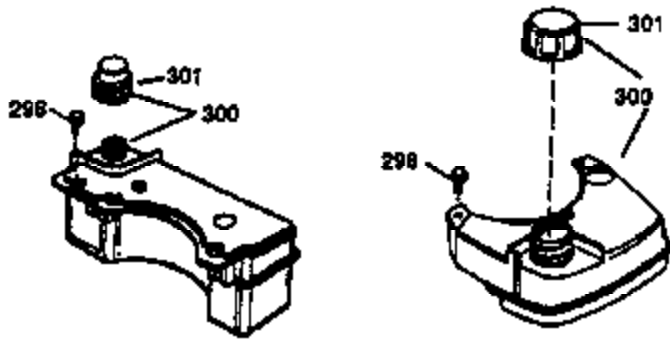

Ref #	Part Number	Qty	Description
189A	650356	1	Screw, Torx T-30, 1/4-20 x 3/8"
238	650806	2	Screw, 10-32 x 5/8"
239	34338	1	* Air Cleaner Gasket
245A	37117	1	Air Cleaner Filter
245	37116	1	Air Cleaner Filter
250	37118	1	Air Cleaner Cover
260	37138	1	Blower Housing
287	650926	2	Screw, 8-32 x 21/64"
300	35586	1	Fuel Tank (Incl. 292 & 301)
301	36246	1	Fuel Cap
359	36773	1	Starter Guard
390	590732	1	Rewind Starter (NOTE: This engine could have been built with 590738 starter).