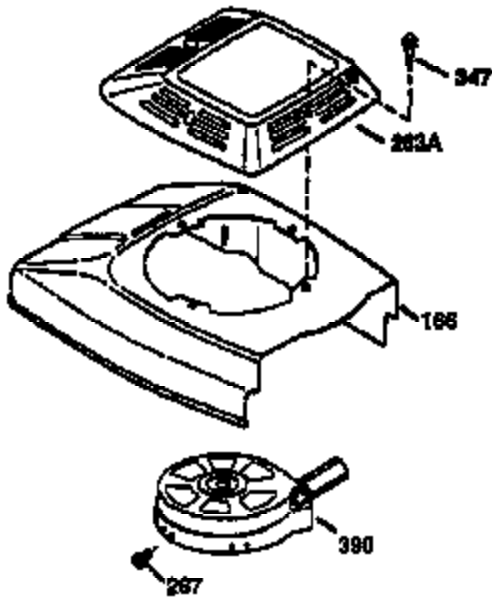

Ref #	Part Number	Qty	Description
189A	650356	1	Screw, Torx T-30, 1/4-20 x 3/8"
238	650806	2	Screw, 10-32 x 5/8"
239	34338	1	* Air Cleaner Gasket
245A	37117	1	Air Cleaner Filter
245	37116	1	Air Cleaner Filter
250	37118	1	Air Cleaner Cover
260	37138	1	Blower Housing
287	650926	2	Screw, 8-32 x 21/64"
300	35586	1	Fuel Tank (Incl. 292 & 301)
301	36246	1	Fuel Cap
359	36773	1	Starter Guard
390	590732	1	Rewind Starter (NOTE: This engine could have been built with 590738 starter).