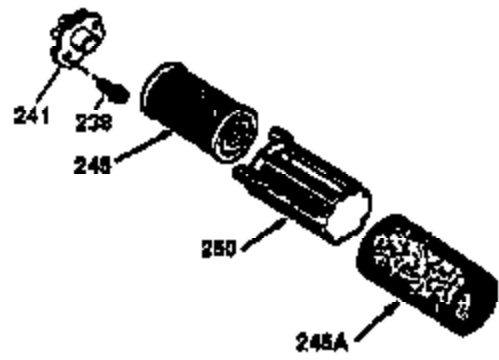

Ref #	Part Number	Qty	Description
19	31361	1	Extension Spring
69	35261	1	* Mounting Flange Gasket
70	30571C	1	Mounting Flange (Incl.72 thru 83,311)
90	611112	1	Flywheel
182	6201	2	Screw, 1/4-28 x 7/8"
185	36544	1	Intake Pipe
186	34337	1	Governor Link
200	33131A	1	Control Bracket (Incl. 202 thru 206)
209	30200	2	Screw, 10-24 x 9/16"
223	650451	2	Screw, 1/4-20 x 1"
238	650806	2	Screw, 10-32 x 5/8"
245	37116	1	Air Cleaner Filter
245A	37117	1	Air Cleaner Filter
250	37118	1	Air Cleaner Cover
275	36473	1	Muffler (Incl. 277)
277	650988	2	Screw, 1/4-20 x 2-5/16"
279	650765	1	Screw, 10-32 x 1/2"
416	36085	1	Spark Arrestor Kit (Incl. 417)(Optional)
417	650760	1	Screw, 8-32 x 3/8" (Optional)