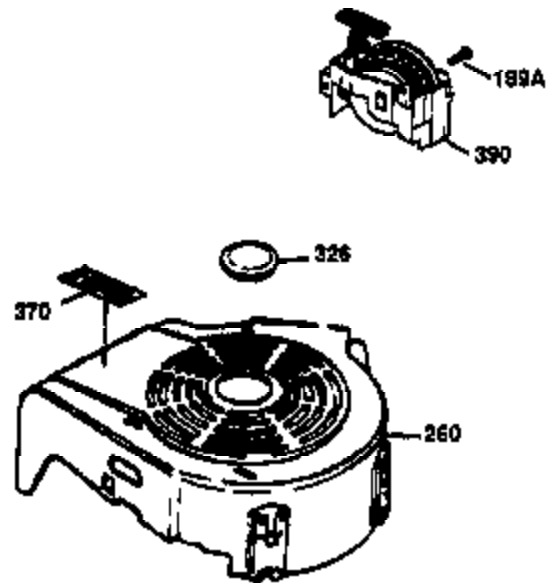

Ref #	Part Number	Qty	Description
189A	650356	1	Screw, Torx T-30, 1/4-20 x 3/8"
238	650806	2	Screw, 10-32 x 5/8"
239	34338	1	* Air Cleaner Gasket
245A	37117	1	Air Cleaner Filter
245	37116	1	Air Cleaner Filter
250	37118	1	Air Cleaner Cover
260	37138	1	Blower Housing
287	650926	2	Screw, 8-32 x 21/64"
300	35586	1	Fuel Tank (Incl. 292 & 301)
301	36246	1	Fuel Cap
359	36773	1	Starter Guard
390	590732	1	Rewind Starter (NOTE: This engine could have been built with 590738 starter).