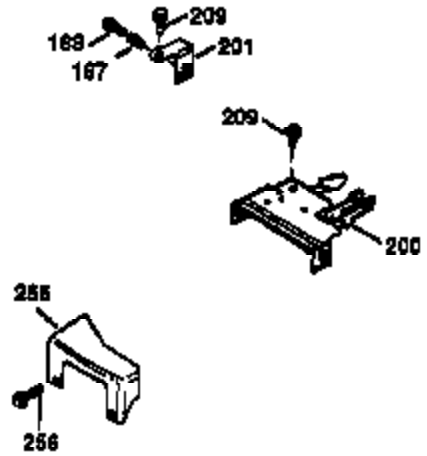

Ref #	Part Number	Qty	Description
19	31361	1	Extension Spring
69	35261	1	* Mounting Flange Gasket
70	30571C	1	Mounting Flange (Incl.72 thru 83,311)
90	611112	1	Flywheel
182	6201	2	Screw, 1/4-28 x 7/8"
185	36544	1	Intake Pipe
186	34337	1	Governor Link
200	33131A	1	Control Bracket (Incl. 202 thru 206)
209	30200	2	Screw, 10-24 x 9/16"
223	650451	2	Screw, 1/4-20 x 1"
238	650806	2	Screw, 10-32 x 5/8"
245	37116	1	Air Cleaner Filter
245A	37117	1	Air Cleaner Filter
250	37118	1	Air Cleaner Cover
275	36473	1	Muffler (Incl. 277)
277	650988	2	Screw, 1/4-20 x 2-5/16"
279	650765	1	Screw, 10-32 x 1/2"
416	36085	1	Spark Arrestor Kit (Incl. 417)(Optional)
417	650760	1	Screw, 8-32 x 3/8" (Optional)