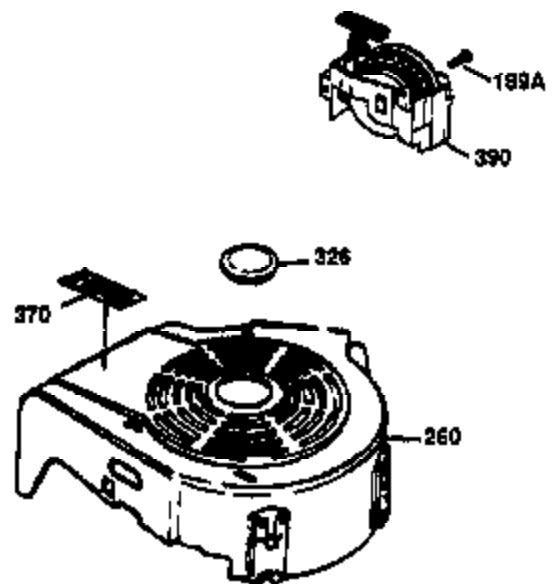

Ref #	Part Number	Qty	Description
178	29752	2	Nut & Lock Washer, 1/4-28
179	30593	1	Retainer Clip
182	6201	2	Screw, 1/4-28 x 7/8"
184	26756	1	* Carburetor To Intake Pipe Gasket
185	36544	1	Intake Pipe
186	34337	1	Governor Link
189A	650356	1	Screw, Torx T-30, 1/4-20 x 3/8"
200	33131A	1	Control Bracket (Incl. 202 thru 206)
202	36482	1	Compression Spring
203	31342	1	Compression Spring
204	651029	1	Screw, Torx T-10, 5-40 x 7/16"
205	651019	1	Screw, Torx T-10, 6-32 x 41/64"
206	610973	1	Terminal
207	34336	1	Throttle Link
209	30200	2	Screw, 10-24 x 9/16"
210	27793	1	Conduit Clip
211	28942	1	Screw, 10-32 x 3/8"
223	650451	2	Screw, 1/4-20 x 1"
224	34690A	1	* Intake Pipe Gasket
238	650806	2	Screw, 10-32 x 5/8"
239	34338	1	* Air Cleaner Gasket
240	37115	1	Air Cleaner Body (Incl. 239)
245	37116	1	Air Cleaner Filter
245A	37117	1	Air Cleaner Filter
250	37118	1	Air Cleaner Cover
260	37138	1	Blower Housing
261	30200	2	Screw, 10-24 x 9/16"
262	650831	2	Screw, 1/4-20 x 1/2"
275	36473	1	Muffler (Incl. 277)
277	650988	2	Screw, 1/4-20 x 2-5/16"
281	37211	1	Starter Bubble Cover
282	650926	1	Screw, 8-32 x 21/64"
285	35000A	1	Starter Cup
285	35000A	1	Starter Cup
287	650926	2	Screw, 8-32 x 21/64"
290	34357	1	Fuel Line
292	26460	2	Fuel Line Clamp
300	35586	1	Fuel Tank (Incl. 292 & 301)
301	36246	1	Fuel Cap
311	27625	1	Oil Fill Plug
313	34080	1	Spacer
370C	37199	1	Primer Decal
370A	36261	1	Lubrication Decal
370K	36695	1	Starter Decal
380	632769	1	Carburetor (Incl. 184)
390	590732	1	Rewind Starter (NOTE: This engine could have been built with 590738 starter).
400	36475B	1	* Gasket Set (Incl. items marked PK in notes) Incl. part #'s 26756 (1), 27234A (1), 33735 (1), 34338 (1), 34690A (1), 36437 (1), 36832 (1), 36996 (1), 37130 (1)
420	730225	1	SAE 30 4-Cycle Engine Oil (1 Quart)