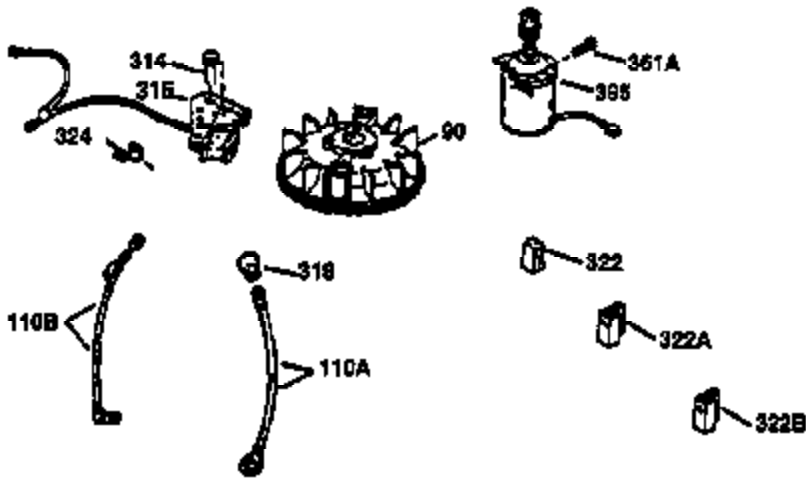

Ref #	Part Number	Qty	Description
19	31361	1	Extension Spring
69	35261	1	* Mounting Flange Gasket
70	30571C	1	Mounting Flange (Incl.72 thru 83,311)
90	611112	1	Flywheel
182	6201	2	Screw, 1/4-28 x 7/8"
185	36544	1	Intake Pipe
186	34337	1	Governor Link
200	33131A	1	Control Bracket (Incl. 202 thru 206)
209	30200	2	Screw, 10-24 x 9/16"
223	650451	2	Screw, 1/4-20 x 1"
238	650806	2	Screw, 10-32 x 5/8"
245	37116	1	Air Cleaner Filter
245A	37117	1	Air Cleaner Filter
250	37118	1	Air Cleaner Cover
275	36473	1	Muffler (Incl. 277)
277	650988	2	Screw, 1/4-20 x 2-5/16"
279	650765	1	Screw, 10-32 x 1/2"
416	36085	1	Spark Arrestor Kit (Incl. 417)(Optional)
417	650821	1	Screw, 10-32 x 1/2" (Optional)