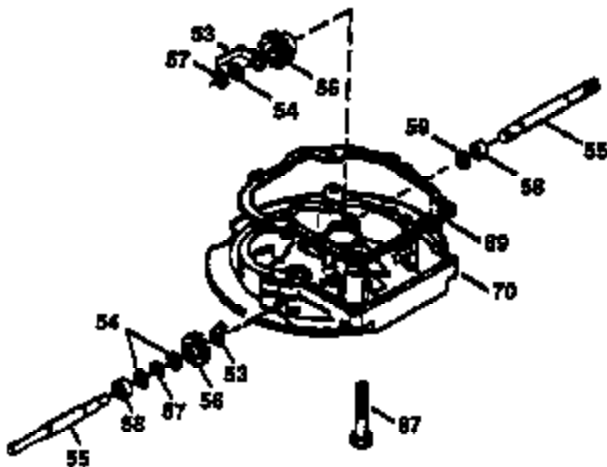

Ref #	Part Number	Qty	Description
19	31361	1	Extension Spring
69	35261	1	* Mounting Flange Gasket
70	30571C	1	Mounting Flange (Incl.72 thru 83,311)
90	611112	1	Flywheel
182	6201	2	Screw, 1/4-28 x 7/8"
185	36544	1	Intake Pipe
186	34337	1	Governor Link
200	33131A	1	Control Bracket (Incl. 202 thru 206)
209	30200	2	Screw, 10-24 x 9/16"
223	650451	2	Screw, 1/4-20 x 1"
238	650806	2	Screw, 10-32 x 5/8"
245	37116	1	Air Cleaner Filter
245A	37117	1	Air Cleaner Filter
250	37118	1	Air Cleaner Cover
275	36473	1	Muffler (Incl. 277)
277	650988	2	Screw, 1/4-20 x 2-5/16"
279	650765	1	Screw, 10-32 x 1/2"
416	36085	1	Spark Arrestor Kit (Incl. 417)(Optional)
417	650821	1	Screw, 10-32 x 1/2" (Optional)