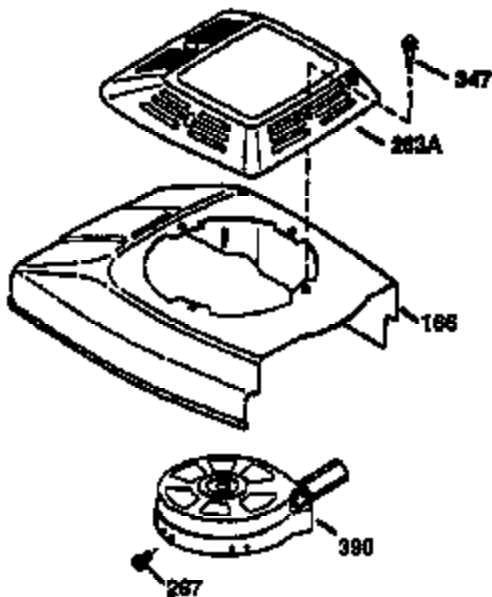

Ref #	Part Number	Qty	Description
178	29752	2	Nut & Lock Washer, 1/4-28
179	30593	1	Retainer Clip
182	6201	2	Screw, 1/4-28 x 7/8"
184	26756	1	* Carburetor To Intake Pipe Gasket
185	36544	1	Intake Pipe
186	34337	1	Governor Link
189A	650356	1	Screw, Torx T-30, 1/4-20 x 3/8"
200	33131A	1	Control Bracket (Incl. 202 thru 206)
202	36482	1	Compression Spring
203	31342	1	Compression Spring
204	651029	1	Screw, Torx T-10, 5-40 x 7/16"
205	651019	1	Screw, Torx T-10, 6-32 x 41/64"
206	610973	1	Terminal
207	34336	1	Throttle Link
209	30200	2	Screw, 10-24 x 9/16"
210	27793	1	Conduit Clip
211	28942	1	Screw, 10-32 x 3/8"
223	650451	2	Screw, 1/4-20 x 1"
224	34690A	1	* Intake Pipe Gasket
238	650806	2	Screw, 10-32 x 5/8"
239	34338	1	* Air Cleaner Gasket
240	37115	1	Air Cleaner Body (Incl. 239)
245	37116	1	Air Cleaner Filter
245A	37117	1	Air Cleaner Filter
250	37118	1	Air Cleaner Cover
260	37138	1	Blower Housing
261	30200	2	Screw, 10-24 x 9/16"
262	650831	2	Screw, 1/4-20 x 1/2"
275	36473	1	Muffler (Incl. 277)
277	650988	2	Screw, 1/4-20 x 2-5/16"
281	37211	1	Starter Bubble Cover
282	650926	1	Screw, 8-32 x 21/64"
285	35000A	1	Starter Cup
285	35000A	1	Starter Cup
287	650926	2	Screw, 8-32 x 21/64"
290	34357	1	Fuel Line
292	26460	2	Fuel Line Clamp
300	35586	1	Fuel Tank (Incl. 292 & 301)
301	36246	1	Fuel Cap
311	27625	1	Oil Fill Plug
313	34080	1	Spacer
370C	37199	1	Primer Decal
370A	36261	1	Lubrication Decal
370K	36695	1	Starter Decal
380	632769	1	Carburetor (Incl. 184)
390	590732	1	Rewind Starter (NOTE: This engine could have been built with 590738 starter).
400	36475B	1	* Gasket Set (Incl. items marked PK in notes) Incl. part #'s 26756 (1), 27234A (1), 33735 (1), 34338 (1), 34690A (1), 36437 (1), 36832 (1), 36996 (1), 37130 (1)
420	730225	1	SAE 30 4-Cycle Engine Oil (1 Quart)