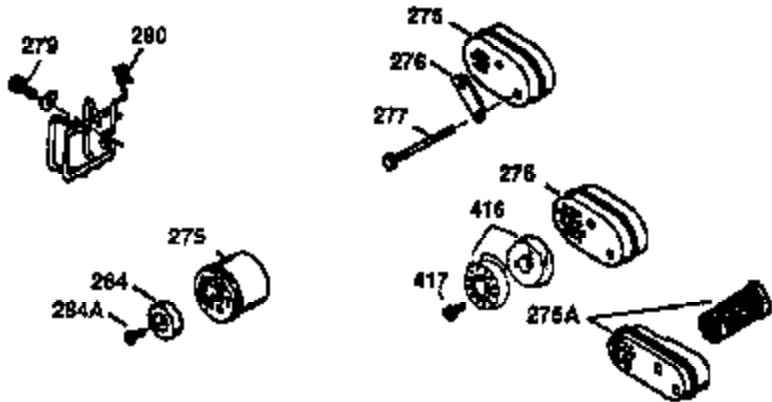

Ref #	Part Number	Qty	Description
19	31361	1	Extension Spring
69	35261	1	* Mounting Flange Gasket
70	30571C	1	Mounting Flange (Incl.72 thru 83,311)
90	611112	1	Flywheel
182	6201	2	Screw, 1/4-28 x 7/8"
185	36544	1	Intake Pipe
186	34337	1	Governor Link
200	33131A	1	Control Bracket (Incl. 202 thru 206)
209	30200	2	Screw, 10-24 x 9/16"
223	650451	2	Screw, 1/4-20 x 1"
238	650806	2	Screw, 10-32 x 5/8"
245	37116	1	Air Cleaner Filter
245A	37117	1	Air Cleaner Filter
250	37118	1	Air Cleaner Cover
275	36473	1	Muffler (Incl. 277)
277	650988	2	Screw, 1/4-20 x 2-5/16"
279	650765	1	Screw, 10-32 x 1/2"
416	36085	1	Spark Arrestor Kit (Incl. 417)(Optional)
417	650821	1	Screw, 10-32 x 1/2" (Optional)