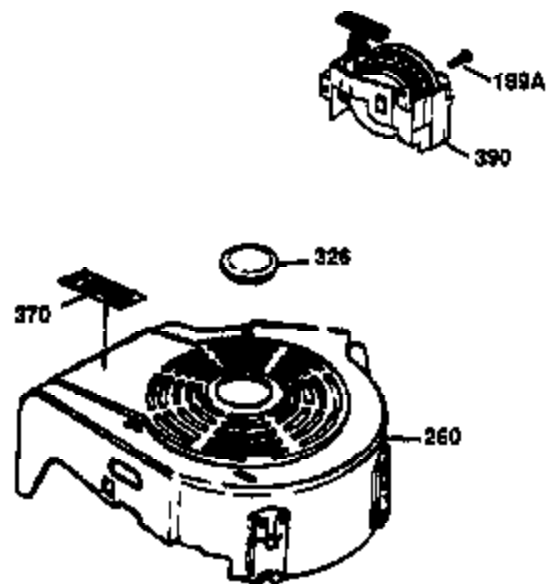

Ref #	Part Number	Qty	Description
172	32755	1	Valve Cover
174	30200	1	Screw, 10-24 x 9/16"
174A	651024	1	Stud
178	29752	2	Nut & Lock Washer, 1/4-28
182	6201	2	Screw, 1/4-28 x 7/8"
184	26756	1	* Carburetor To Intake Pipe Gasket
185	36544	1	Intake Pipe
186	36255	1	Governor Link
189	650839	2	Screw, 1/4-20 x 3/8"
189A	650765	1	Screw, 10-32 x 1/2"
191	36559	1	S.E. Brake Bracket (Incl. 195)
195	610973	1	Terminal
200	35999	1	Control Bracket
207	36200	1	Throttle Link
209	30200	2	Screw, 10-24 x 9/16"
223	650451	2	Screw, 1/4-20 x 1"
224	34690A	1	* Intake Pipe Gasket
238	650806	2	Screw, 10-32 x 5/8"
239	34338	1	* Air Cleaner Gasket
240	37115	1	Air Cleaner Body
245A	37117	1	Air Cleaner Filter
245	37116	1	Air Cleaner Filter
250	37118	1	Air Cleaner Cover
260	37138	1	Blower Housing
261	30200	2	Screw, 10-24 x 9/16"
262	650831	2	Screw, 1/4-20 x 1/2"
275	36473	1	Muffler (Incl. 277)
277	650988	2	Screw, 1/4-20 x 2-5/16"
279A	30200	1	Screw, 10-24 x 9/16"
281	37211	1	Starter Bubble Cover
282	650926	1	Screw, 8-32 x 21/64"
285	35000A	1	Starter Cup
287	650926	2	Screw, 8-32 x 21/64"
290	34357	1	Fuel Line
292	26460	2	Fuel Line Clamp
300	35586	1	Fuel Tank (Incl. 292 & 301)
301	36246	1	Fuel Cap
311	27625	1	Oil Filler Plug
313	34080	1	Spacer
370K	36695	1	Starter Decal
370C	37199	1	Primer Decal
370A	36261	1	Lubrication Decal
380	632046A	1	Carburetor (Incl. 184)
390	590737	1	Rewind Starter (NOTE: This engine could have been built with 590694 starter).
400	36475B	1	* Gasket Set (Incl. items marked PK in notes) Incl. part #'s 26756 (1), 27234A (1), 33735 (1), 34338 (1), 34690A (1), 36437 (1), 36832 (1), 36996 (1), 37130 (1).
420	730225	1	SAE 30 4-Cycle Engine Oil (1 Quart)