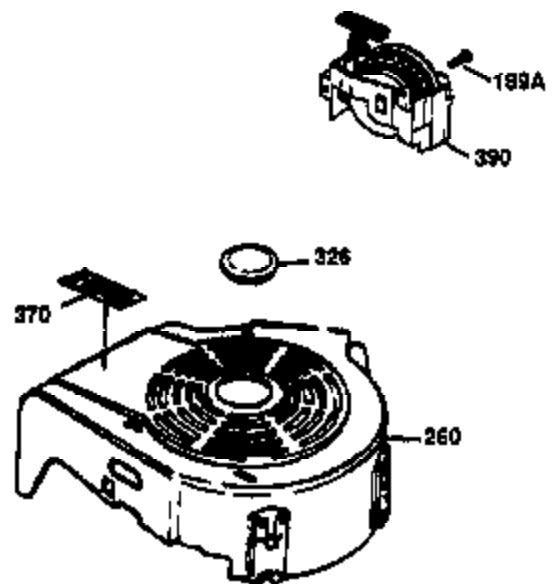

Ref #	Part Number	Qty	Description
172	32755	1	Valve Cover
174	30200	2	Screw, 10-24 x 9/16"
178	29752	2	Nut & Lock Washer, 1/4-28
179	30593	1	Retainer Clip
182	6201	2	Screw, 1/4-28 x 7/8"
184	26756	1	* Carburetor To Intake Pipe Gasket
185	36544	1	Intake Pipe
186	34337	1	Governor Link
189	650356	1	Screw, Torx T-30, 1/4-20 x 3/8"
200	33131A	1	Control Bracket (Incl. 202 thru 206)
202	36482	1	Compression Spring
203	31342	1	Compression Spring
204	651029	1	Screw, Torx T-10, 5-40 x 7/16"
205	651019	1	Screw, Torx T-10, 6-32 x 41/64"
206	610973	1	Terminal
207	34336	1	Throttle Link
209	30200	2	Screw, 10-24 x 9/16"
210	27793	1	Conduit Clip
211	28942	1	Screw, 10-32 x 3/8"
223	650451	2	Screw, 1/4-20 x 1"
224	34690A	1	* Intake Pipe Gasket
238	650932	2	Screw, 10-32 x 49/64"
239	34338	1	* Air Cleaner Gasket
245	35066	1	Air Cleaner Filter
250	35986	1	Air Cleaner Cover
260	36420A	1	Blower Housing
261	30200	2	Screw, 10-24 x 9/16"
262	650831	2	Screw, 1/4-20 x 1/2"
275	36473	1	Muffler (Incl. 277)
277	650988	2	Screw, 1/4-20 x 2-5/16"
278	28562	1	Spacer
285	35000A	1	Starter Cup
287	650926	2	Screw, 8-32 x 21/64"
290	34357	1	Fuel Line
292	26460	2	Fuel Line Clamp
300	35586	1	Fuel Tank (Incl. 292 & 301)
301	36246	1	Fuel Cap
305	35647	1	Oil Fill Tube
306	36996	1	* "O"-Ring
307	35499	1	"O"-Ring
309	650562	1	Screw, 10-32 x 1/2"
310	35648	1	Dipstick
313	34080	1	Spacer
370K	36695	1	Starter Decal
370A	36261	1	Lubrication Decal
370C	37199	1	Primer Decal
380	632772	1	Carburetor (Incl. 184)
390	590732	1	Rewind Starter (NOTE: This engine could have been built with 590738 starter).
400	36475B	1	* Gasket Set (Incl. items marked PK in notes) Incl. part #'s 26756 (1), 27234A (1), 33735 (1), 34338 (1), 34690A (1), 36437 (1), 36832 (1), 36996 (1), 37130 (1)
420	730225	1	SAE 30 4-Cycle Engine Oil (1 Quart)