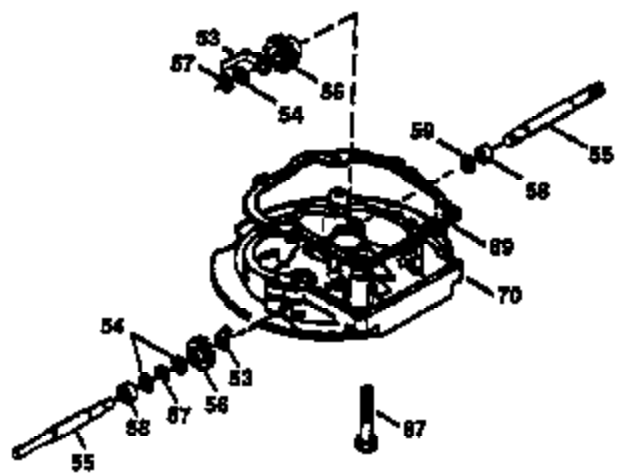

Ref #	Part Number	Qty	Description
19	36281	1	Extension Spring
69	35261	1	* Mounting Flange Gasket
70	35651E	1	Mounting Flange (Incl.72 thru 83,306)
90	611112	1	Flywheel
182	6201	2	Screw, 1/4-28 x 7/8"
185	36544	1	Intake Pipe
186	34337	1	Governor Link
200	33131A	1	Control Bracket (Incl. 202 thru 206)
209	30200	2	Screw, 10-24 x 9/16"
223	650451	2	Screw, 1/4-20 x 1"
238	650932	2	Screw, 10-32 x 49/64"
241	35797	1	Air Cleaner Collar
245	35066	1	Air Cleaner Filter
250	35986	1	Air Cleaner Cover
275	36473	1	Muffler (Incl. 277)
277	650988	2	Screw, 1/4-20 x 2-5/16"
278	28562	1	Spacer
416	36085	1	Spark Arrestor Kit (Incl. 417)(Optional)
417	650760	1	Screw, 8-32 x 3/8" (Optional)