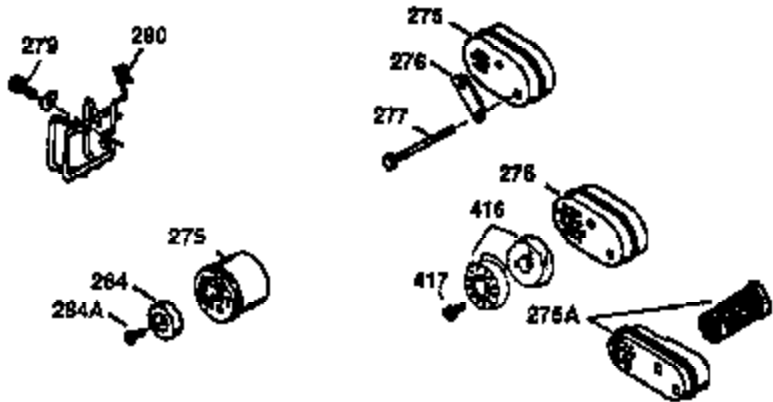

Ref #	Part Number	Qty	Description
19	36281	1	Extension Spring
69	35261	1	* Mounting Flange Gasket
70	35651E	1	Mounting Flange (Incl.72 thru 83,306)
90	611112	1	Flywheel
182	6201	2	Screw, 1/4-28 x 7/8"
185	36544	1	Intake Pipe
186	34337	1	Governor Link
200	33131A	1	Control Bracket (Incl. 202 thru 206)
209	30200	2	Screw, 10-24 x 9/16"
223	650451	2	Screw, 1/4-20 x 1"
238	650932	2	Screw, 10-32 x 49/64"
241	35797	1	Air Cleaner Collar
245	35066	1	Air Cleaner Filter
250	35986	1	Air Cleaner Cover
275	36473	1	Muffler (Incl. 277)
277	650988	2	Screw, 1/4-20 x 2-5/16"
278	28562	1	Spacer
416	36085	1	Spark Arrestor Kit (Incl. 417)(Optional)
417	650760	1	Screw, 8-32 x 3/8" (Optional)