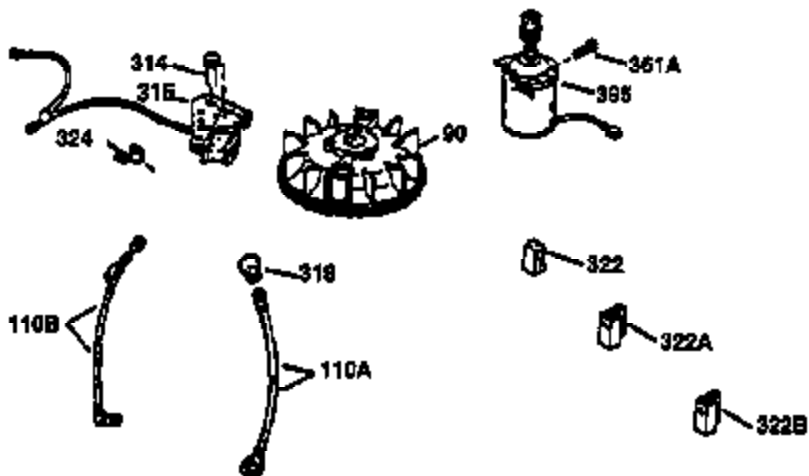

Ref #	Part Number	Qty	Description
19	36281	1	Extension Spring
69	35261	1	* Mounting Flange Gasket
70	35651E	1	Mounting Flange (Incl.72 thru 83,306)
90	611112	1	Flywheel
182	6201	2	Screw, 1/4-28 x 7/8"
185	36544	1	Intake Pipe
186	34337	1	Governor Link
200	33131A	1	Control Bracket (Incl. 202 thru 206)
209	30200	2	Screw, 10-24 x 9/16"
223	650451	2	Screw, 1/4-20 x 1"
238	650932	2	Screw, 10-32 x 49/64"
241	35797	1	Air Cleaner Collar
245	35066	1	Air Cleaner Filter
250	35986	1	Air Cleaner Cover
275	36473	1	Muffler (Incl. 277)
277	650988	2	Screw, 1/4-20 x 2-5/16"
278	28562	1	Spacer
416	36085	1	Spark Arrestor Kit (Incl. 417)(Optional)
417	650760	1	Screw, 8-32 x 3/8" (Optional)