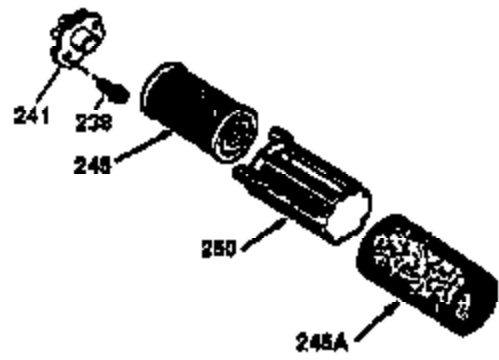

Ref #	Part Number	Qty	Description
19	36281	1	Extension Spring
69	35261	1	* Mounting Flange Gasket
70	35651E	1	Mounting Flange (Incl.72 thru 83,306)
90	611112	1	Flywheel
182	6201	2	Screw, 1/4-28 x 7/8"
185	36544	1	Intake Pipe
186	34337	1	Governor Link
200	33131A	1	Control Bracket (Incl. 202 thru 206)
209	30200	2	Screw, 10-24 x 9/16"
223	650451	2	Screw, 1/4-20 x 1"
238	650932	2	Screw, 10-32 x 49/64"
241	35797	1	Air Cleaner Collar
245	35066	1	Air Cleaner Filter
250	35986	1	Air Cleaner Cover
275	36473	1	Muffler (Incl. 277)
277	650988	2	Screw, 1/4-20 x 2-5/16"
278	28562	1	Spacer
416	36085	1	Spark Arrestor Kit (Incl. 417)(Optional)
417	650760	1	Screw, 8-32 x 3/8" (Optional)