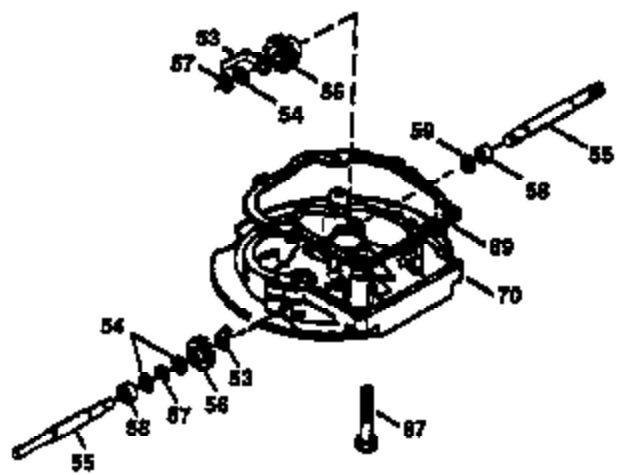

Ref #	Part Number	Qty	Description
19	36281	1	Extension Spring
69	35261	1	* Mounting Flange Gasket
70	35651E	1	Mounting Flange (Incl.72 thru 83,306)
90	611112	1	Flywheel
182	6201	2	Screw, 1/4-28 x 7/8"
185	36544	1	Intake Pipe
186	34337	1	Governor Link
200	33131A	1	Control Bracket (Incl. 202 thru 206)
209	30200	2	Screw, 10-24 x 9/16"
223	650451	2	Screw, 1/4-20 x 1"
238	650932	2	Screw, 10-32 x 49/64"
241	35797	1	Air Cleaner Collar
245	35066	1	Air Cleaner Filter
250	35986	1	Air Cleaner Cover
275	36473	1	Muffler (Incl. 277)
277	650988	2	Screw, 1/4-20 x 2-5/16"
278	651061	1	Washer
416	36085	1	Spark Arrestor Kit (Incl. 417)(Optional)
417	650821	1	Screw, 10-32 x 1/2" (Optional)