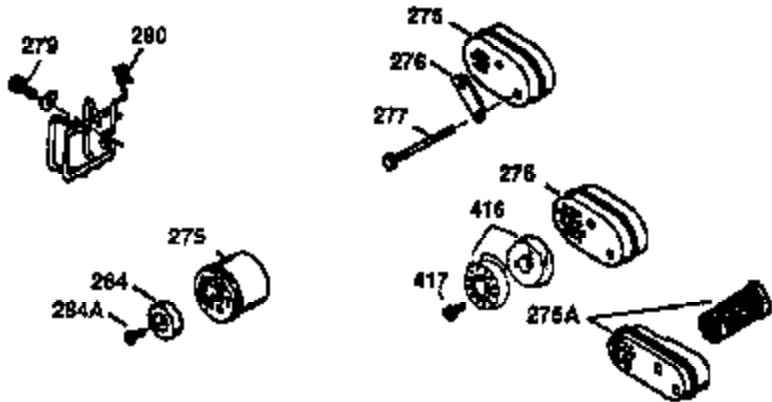

Ref #	Part Number	Qty	Description
19	36281	1	Extension Spring
69	35261	1	* Mounting Flange Gasket
70	30571C	1	Mounting Flange (Incl.72 thru 83,311)
90	611112	1	Flywheel
182	6201	2	Screw, 1/4-28 x 7/8"
185	36544	1	Intake Pipe
186	34337	1	Governor Link
200	33131A	1	Control Bracket (Incl. 202 thru 206)
209	30200	2	Screw, 10-24 x 9/16"
223	650451	2	Screw, 1/4-20 x 1"
238	650932	2	Screw, 10-32 x 49/64"
241	35797	1	Air Cleaner Collar
245	35066	1	Air Cleaner Filter
250	35986	1	Air Cleaner Cover
275	36473	1	Muffler (Incl. 277)
277	650988	2	Screw, 1/4-20 x 2-5/16"
416	36085	1	Spark Arrestor Kit (Incl. 417)(Optional)
417	650821	1	Screw, 10-32 x 1/2" (Optional)