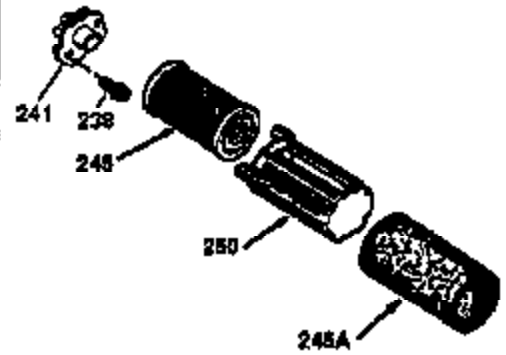

Ref #	Part Number	Qty	Description
19	36281	1	Extension Spring
69	35261	1	* Mounting Flange Gasket
70	30571C	1	Mounting Flange (Incl.72 thru 83,311)
90	611112	1	Flywheel
182	6201	2	Screw, 1/4-28 x 7/8"
185	36544	1	Intake Pipe
186	34337	1	Governor Link
200	33131A	1	Control Bracket (Incl. 202 thru 206)
209	30200	2	Screw, 10-24 x 9/16"
223	650451	2	Screw, 1/4-20 x 1"
238	650932	2	Screw, 10-32 x 49/64"
241	35797	1	Air Cleaner Collar
245	35066	1	Air Cleaner Filter
250	35986	1	Air Cleaner Cover
275	36473	1	Muffler (Incl. 277)
277	650988	2	Screw, 1/4-20 x 2-5/16"
416	36085	1	Spark Arrestor Kit (Incl. 417)(Optional)
417	650821	1	Screw, 10-32 x 1/2" (Optional)