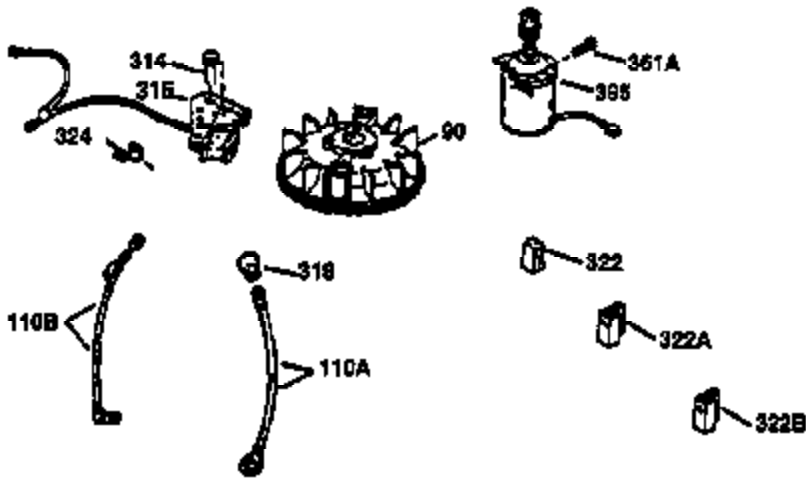

Ref #	Part Number	Qty	Description
19	36281	1	Extension Spring
69	35261	1	* Mounting Flange Gasket
70	30571C	1	Mounting Flange (Incl.72 thru 83,311)
90	611112	1	Flywheel
182	6201	2	Screw, 1/4-28 x 7/8"
185	36544	1	Intake Pipe
186	34337	1	Governor Link
200	33131A	1	Control Bracket (Incl. 202 thru 206)
209	30200	2	Screw, 10-24 x 9/16"
223	650451	2	Screw, 1/4-20 x 1"
238	650932	2	Screw, 10-32 x 49/64"
241	35797	1	Air Cleaner Collar
245	35066	1	Air Cleaner Filter
250	35986	1	Air Cleaner Cover
275	36473	1	Muffler (Incl. 277)
277	650988	2	Screw, 1/4-20 x 2-5/16"
416	36085	1	Spark Arrestor Kit (Incl. 417)(Optional)
417	650821	1	Screw, 10-32 x 1/2" (Optional)