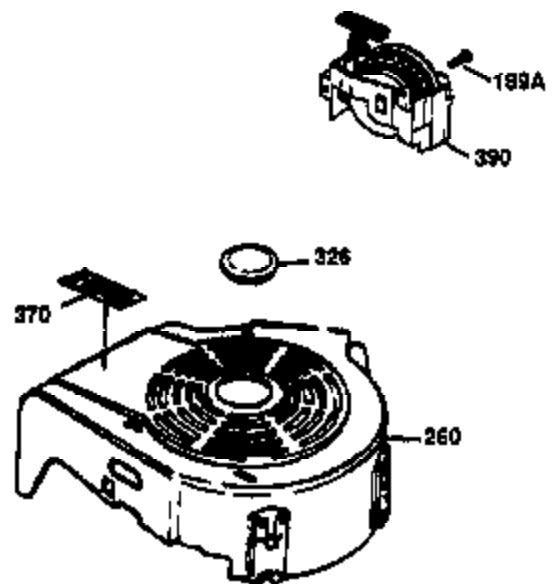

Ref #	Part Number	Qty	Description
189A	650926	1	Screw, 8-32 x 21/64"
238	650932	2	Screw, 10-32 x 49/64"
239	34338	1	* Air Cleaner Gasket
245	35066	1	Air Cleaner Filter
250	35986	1	Air Cleaner Cover
260	37155	1	Blower Housing
287	650926	2	Screw, 8-32 x 21/64"
300	35586	1	Fuel Tank (Incl. 292 & 301)
301	36246	1	Fuel Cap
359	36773	1	Starter Guard
390	590732	1	Rewind Starter (NOTE: This engine could have been built with 590738 starter).