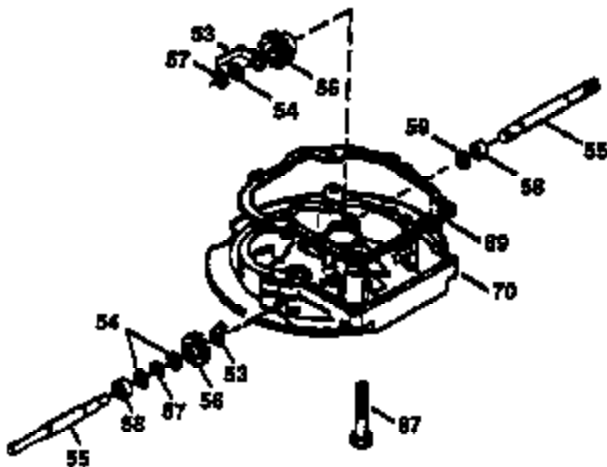

Ref #	Part Number	Qty	Description
19	36281	1	Extension Spring
69	35261	1	* Mounting Flange Gasket
70	30571C	1	Mounting Flange (Incl.72 thru 83,311)
90	611112	1	Flywheel
182	6201	2	Screw, 1/4-28 x 7/8"
185	36544	1	Intake Pipe
186	34337	1	Governor Link
200	33131A	1	Control Bracket (Incl. 202 thru 206)
209	30200	2	Screw, 10-24 x 9/16"
223	650451	2	Screw, 1/4-20 x 1"
238	650932	2	Screw, 10-32 x 49/64"
241	35797	1	Air Cleaner Collar
245	35066	1	Air Cleaner Filter
250	35986	1	Air Cleaner Cover
275	36473	1	Muffler (Incl. 277)
277	650988	2	Screw, 1/4-20 x 2-5/16"
416	36085	1	Spark Arrestor Kit (Incl. 417)(Optional)
417	650821	1	Screw, 10-32 x 1/2" (Optional)