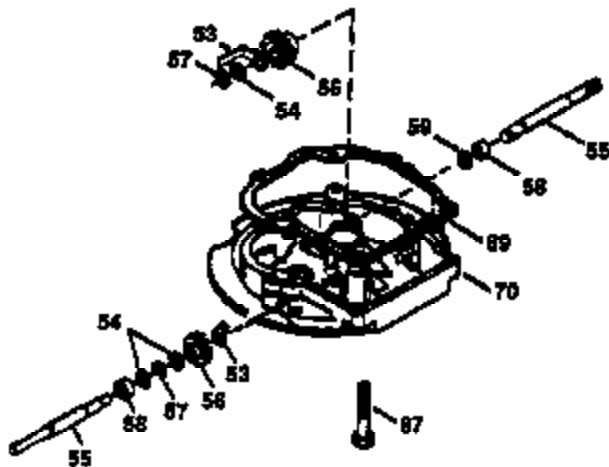

Ref #	Part Number	Qty	Description
19	36281	1	Extension Spring
69	35261	1	* Mounting Flange Gasket
70	30571C	1	Mounting Flange (Incl.72 thru 83,311)
90	611112	1	Flywheel
182	6201	2	Screw, 1/4-28 x 7/8"
185	36544	1	Intake Pipe
186	34337	1	Governor Link
200	33131A	1	Control Bracket (Incl. 202 thru 206)
209	30200	2	Screw, 10-24 x 9/16"
223	650451	2	Screw, 1/4-20 x 1"
238	650932	2	Screw, 10-32 x 49/64"
241	35797	1	Air Cleaner Collar
245	35066	1	Air Cleaner Filter
250	35986	1	Air Cleaner Cover
275	36473A	1	Muffler (Incl. 277)
277	650988	2	Screw, 1/4-20 x 2-5/16"
416	36085	1	Spark Arrestor Kit (Incl. 417)(Optional)
417	650821	1	Screw, 10-32 x 1/2" (Optional)