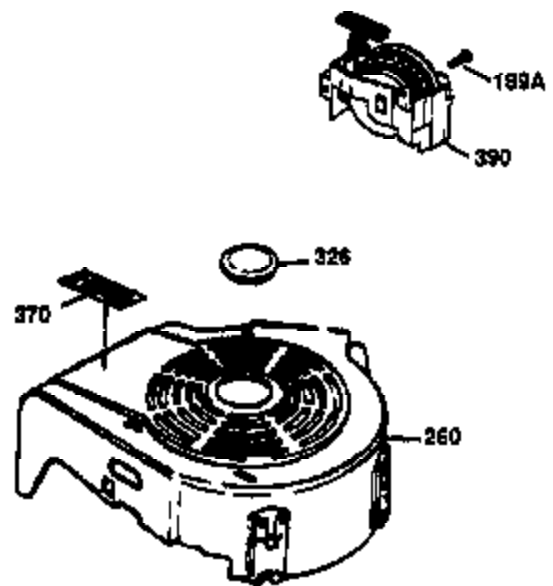

Ref #	Part Number	Qty	Description
189A	650926	1	Screw, 8-32 x 21/64"
238	650932	2	Screw, 10-32 x 49/64"
239	34338	1	* Air Cleaner Gasket
245	35066	1	Air Cleaner Filter
250	35986	1	Air Cleaner Cover
260	37155	1	Blower Housing
287	650926	2	Screw, 8-32 x 21/64"
300	35586	1	Fuel Tank (Incl. 292 & 301)
301	36246	1	Fuel Cap
359	36773	1	Starter Guard
390	590732	1	Rewind Starter (NOTE: This engine could have been built with 590738 starter).