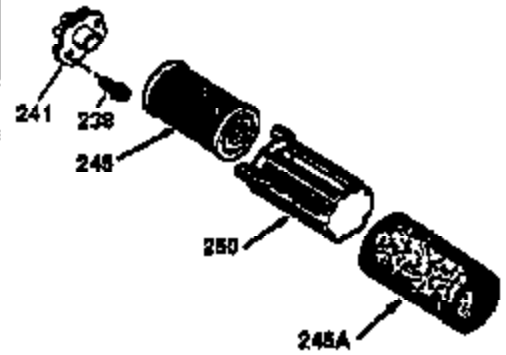

Ref #	Part Number	Qty	Description
19	36281	1	Extension Spring
69	35261	1	* Mounting Flange Gasket
70	30571C	1	Mounting Flange (Incl.72 thru 83,311)
90	611112	1	Flywheel
182	6201	2	Screw, 1/4-28 x 7/8"
185	36544	1	Intake Pipe
186	34337	1	Governor Link
200	33131A	1	Control Bracket (Incl. 202 thru 206)
209	30200	2	Screw, 10-24 x 9/16"
223	650451	2	Screw, 1/4-20 x 1"
238	650932	2	Screw, 10-32 x 49/64"
241	35797	1	Air Cleaner Collar
245	35066	1	Air Cleaner Filter
250	35986	1	Air Cleaner Cover
275	36473A	1	Muffler (Incl. 277)
277	650988	2	Screw, 1/4-20 x 2-5/16"
416	36085	1	Spark Arrestor Kit (Incl. 417)(Optional)
417	650821	1	Screw, 10-32 x 1/2" (Optional)