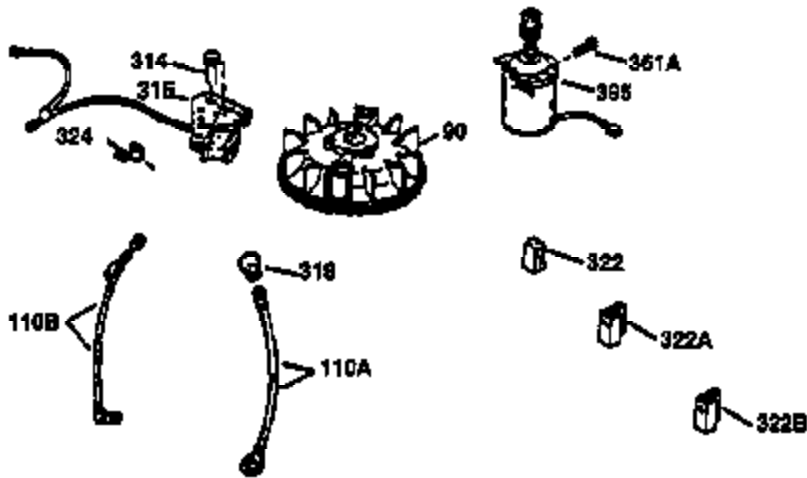

Ref #	Part Number	Qty	Description
19	36281	1	Extension Spring
69	35261	1	* Mounting Flange Gasket
70	30571C	1	Mounting Flange (Incl.72 thru 83,311)
90	611112	1	Flywheel
182	6201	2	Screw, 1/4-28 x 7/8"
185	36544	1	Intake Pipe
186	34337	1	Governor Link
200	33131A	1	Control Bracket (Incl. 202 thru 206)
209	30200	2	Screw, 10-24 x 9/16"
223	650451	2	Screw, 1/4-20 x 1"
238	650932	2	Screw, 10-32 x 49/64"
241	35797	1	Air Cleaner Collar
245	35066	1	Air Cleaner Filter
250	35986	1	Air Cleaner Cover
275	36473A	1	Muffler (Incl. 277)
277	650988	2	Screw, 1/4-20 x 2-5/16"
416	36085	1	Spark Arrestor Kit (Incl. 417)(Optional)
417	650821	1	Screw, 10-32 x 1/2" (Optional)