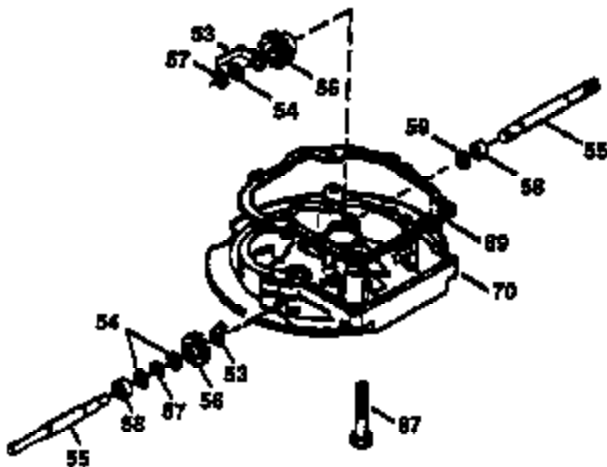

Ref #	Part Number	Qty	Description
19	31361	1	Extension Spring
69	35261	1	* Mounting Flange Gasket
70	30571C	1	Mounting Flange (Incl.72 thru 83,311)
90	611112	1	Flywheel
182	6201	2	Screw, 1/4-28 x 7/8"
185	36544	1	Intake Pipe
186	32653	1	Governor Link
209	30200	2	Screw, 10-24 x 9/16"
216	33086	1	R.P.M. Adjusting Lever
223	650451	2	Screw, 1/4-20 x 1"
238	650806	2	Screw, 10-32 x 5/8"
245	37116	1	Air Cleaner Filter
245A	37117	1	Pre-Air Cleaner Filter
250	37118	1	Air Cleaner Cover
275	35708	1	Muffler (Incl. 277)
277	650795	2	Screw, 1/4-20 x 2-1/4"