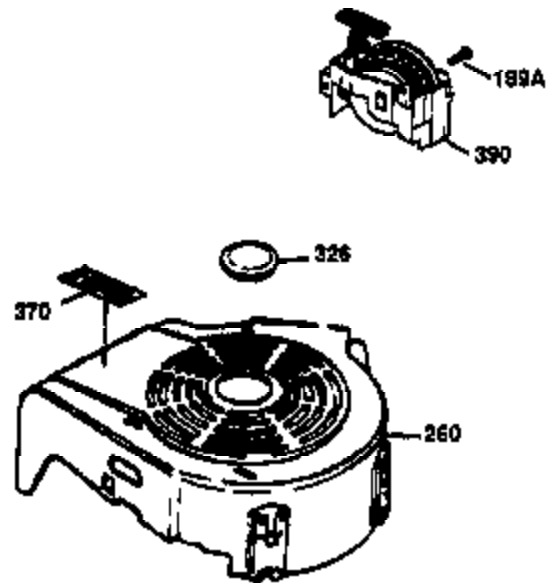

Ref #	Part Number	Qty	Description
238	650806	2	Screw, 10-32 x 5/8"
239	34338	1	* Air Cleaner Gasket
245	37116	1	Air Cleaner Filter
245A	37117	1	Pre-Air Cleaner Filter
250	37118	1	Air Cleaner Cover
260	37138	1	Blower Housing
287	650926	2	Screw, 8-32 x 21/64"
300	35586	1	Fuel Tank (Incl. 292 & 301)
301	36246	1	Fuel Cap
390	590737	1	Rewind Starter (NOTE: This engine could have been built with 590694 starter).