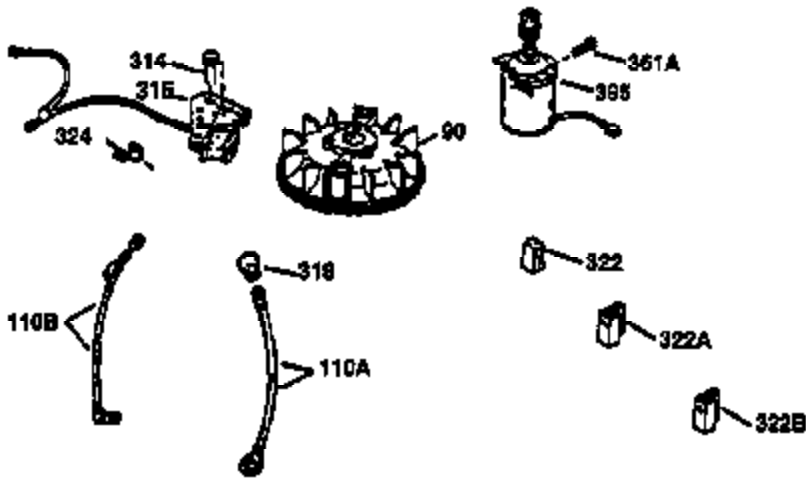

Ref #	Part Number	Qty	Description
19	31361	1	Extension Spring
69	35261	1	* Mounting Flange Gasket
70	30571C	1	Mounting Flange (Incl.72 thru 83,311)
90	611112	1	Flywheel
182	6201	2	Screw, 1/4-28 x 7/8"
185	36544	1	Intake Pipe
186	32653	1	Governor Link
209	30200	2	Screw, 10-24 x 9/16"
216	33086	1	R.P.M. Adjusting Lever
223	650451	2	Screw, 1/4-20 x 1"
238	650806	2	Screw, 10-32 x 5/8"
245	37116	1	Air Cleaner Filter
245A	37117	1	Pre-Air Cleaner Filter
250	37118	1	Air Cleaner Cover
275	35708	1	Muffler (Incl. 277)
277	650795	2	Screw, 1/4-20 x 2-1/4"