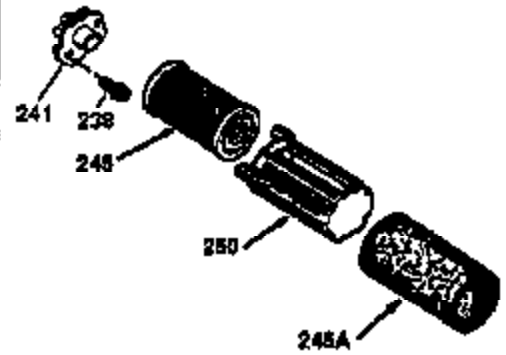

Ref #	Part Number	Qty	Description
19	31361	1	Extension Spring
69	35261	1	* Mounting Flange Gasket
70	30571C	1	Mounting Flange (Incl.72 thru 83,311)
90	611112	1	Flywheel
182	6201	2	Screw, 1/4-28 x 7/8"
185	36544	1	Intake Pipe
186	32653	1	Governor Link
209	30200	2	Screw, 10-24 x 9/16"
216	33086	1	R.P.M. Adjusting Lever
223	650451	2	Screw, 1/4-20 x 1"
238	650806	2	Screw, 10-32 x 5/8"
245	37116	1	Air Cleaner Filter
245A	37117	1	Pre-Air Cleaner Filter
250	37118	1	Air Cleaner Cover
275	35708	1	Muffler (Incl. 277)
277	650795	2	Screw, 1/4-20 x 2-1/4"