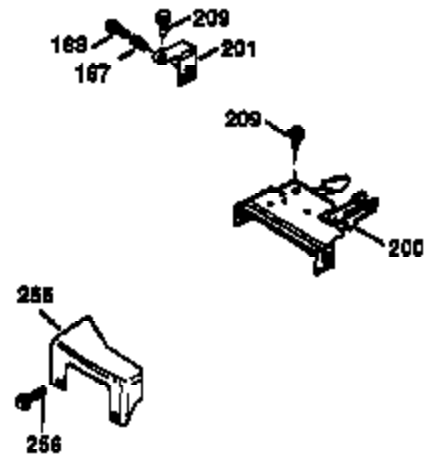

Ref #	Part Number	Qty	Description
19	31361	1	Extension Spring
69	35261	1	* Mounting Flange Gasket
70	30571C	1	Mounting Flange (Incl.72 thru 83,311)
90	611112	1	Flywheel
182	6201	2	Screw, 1/4-28 x 7/8"
185	36544	1	Intake Pipe
186	32653	1	Governor Link
209	30200	2	Screw, 10-24 x 9/16"
216	33086	1	R.P.M. Adjusting Lever
223	650451	2	Screw, 1/4-20 x 1"
238	650806	2	Screw, 10-32 x 5/8"
245	37116	1	Air Cleaner Filter
245A	37117	1	Pre-Air Cleaner Filter
250	37118	1	Air Cleaner Cover
275	35708	1	Muffler (Incl. 277)
277	650795	2	Screw, 1/4-20 x 2-1/4"