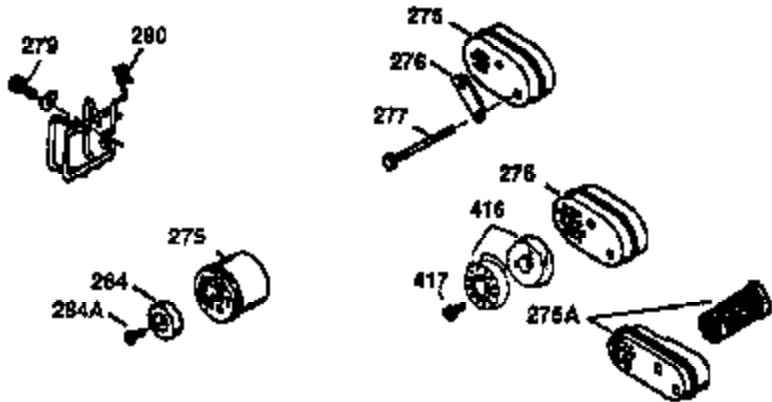

Ref #	Part Number	Qty	Description
19	31361	1	Extension Spring
69	35261	1	* Mounting Flange Gasket
70	30571C	1	Mounting Flange (Incl.72 thru 83,311)
90	611112	1	Flywheel
182	6201	2	Screw, 1/4-28 x 7/8"
185	36544	1	Intake Pipe
186	32653	1	Governor Link
209	30200	2	Screw, 10-24 x 9/16"
216	33086	1	R.P.M. Adjusting Lever
223	650451	2	Screw, 1/4-20 x 1"
238	650806	2	Screw, 10-32 x 5/8"
245	37116	1	Air Cleaner Filter
245A	37117	1	Pre-Air Cleaner Filter
250	37118	1	Air Cleaner Cover
275	35708	1	Muffler (Incl. 277)
277	650795	2	Screw, 1/4-20 x 2-1/4"