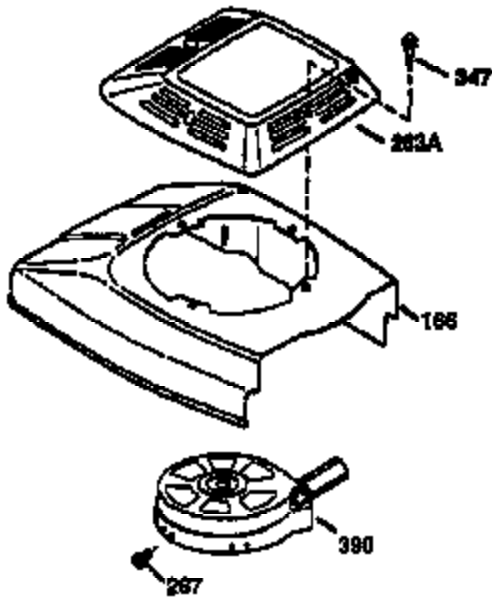

Ref #	Part Number	Qty	Description
238	650806	2	Screw, 10-32 x 5/8"
239	34338	1	* Air Cleaner Gasket
245	37116	1	Air Cleaner Filter
245A	37117	1	Pre-Air Cleaner Filter
250	37118	1	Air Cleaner Cover
260	37138	1	Blower Housing
287	650926	2	Screw, 8-32 x 21/64"
300	35586	1	Fuel Tank (Incl. 292 & 301)
301	36246	1	Fuel Cap
390	590737	1	Rewind Starter (NOTE: This engine could have been built with 590694 starter).