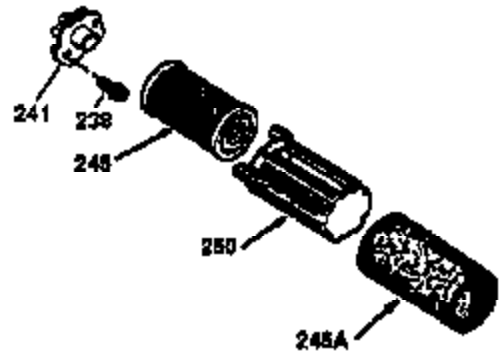

Ref #	Part Number	Qty	Description
19	31361	1	Extension Spring
69	37130	1	* Mounting Flange Gasket
70	30571C	1	Mounting Flange (Incl.72 thru 83,311)
90	611112	1	Flywheel
182	6201	2	Screw, 1/4-28 x 7/8"
185	36544	1	Intake Pipe
186	32653	1	Governor Link
209	30200	2	Screw, 10-24 X 9/16"
216	33086	1	R.P.M. Adjusting Lever
223	650451	2	Screw, 1/4-20 x 1"
238	650806	2	Screw, 10-32 x 5/8"
245	37116	1	Air Cleaner Filter
245A	37117	1	Pre-Air Cleaner Filter
250	37118	1	Air Cleaner Cover
275	35708	1	Muffler (Incl. 277)
277	650795	2	Screw, 1/4-20 x 2-1/4"