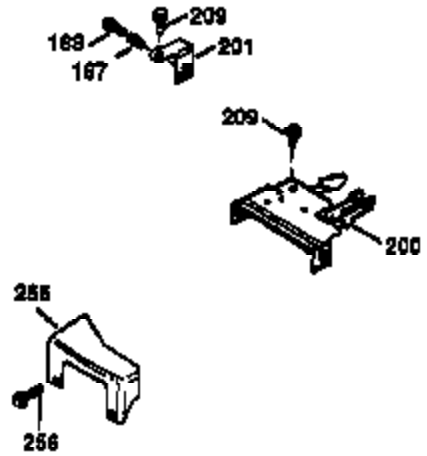

Ref #	Part Number	Qty	Description
19	31361	1	Extension Spring
69	35261	1	* Mounting Flange Gasket
70	30571C	1	Mounting Flange (Incl.72 thru 83,311)
90	611112	1	Flywheel
182	6201	2	Screw, 1/4-28 x 7/8"
185	36544	1	Intake Pipe
186	32653	1	Governor Link
216	33086	1	R.P.M. Adjusting Lever
223	650451	2	Screw, 1/4-20 x 1"
238	650806	2	Screw, 10-32 x 5/8"
245A	37117	1	Pre-Air Cleaner Filter
245	37116	1	Air Cleaner Filter
250	37118	1	Air Cleaner Cover
275	35708	1	Muffler (Incl. 277)
277	650795	2	Screw, 1/4-20 x 2-1/4"