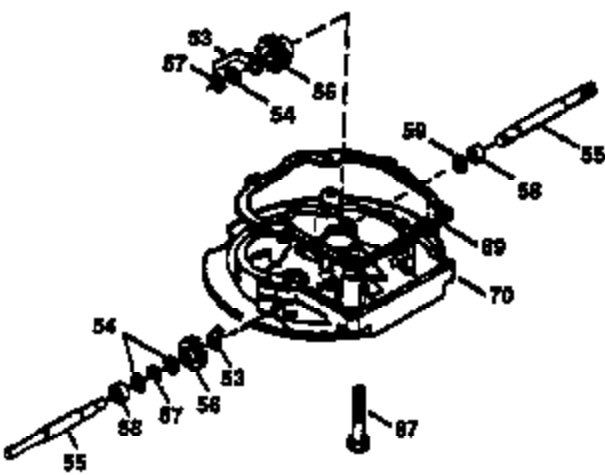

Ref #	Part Number	Qty	Description
19	31361	1	Extension Spring
69	35261	1	* Mounting Flange Gasket
70	30571C	1	Mounting Flange (Incl.72 thru 83,311)
90	611112	1	Flywheel
182	6201	2	Screw, 1/4-28 x 7/8"
185	36544	1	Intake Pipe
186	32653	1	Governor Link
216	33086	1	R.P.M. Adjusting Lever
223	650451	2	Screw, 1/4-20 x 1"
238	650806	2	Screw, 10-32 x 5/8"
245A	37117	1	Pre-Air Cleaner Filter
245	37116	1	Air Cleaner Filter
250	37118	1	Air Cleaner Cover
275	35708	1	Muffler (Incl. 277)
277	650795	2	Screw, 1/4-20 x 2-1/4"