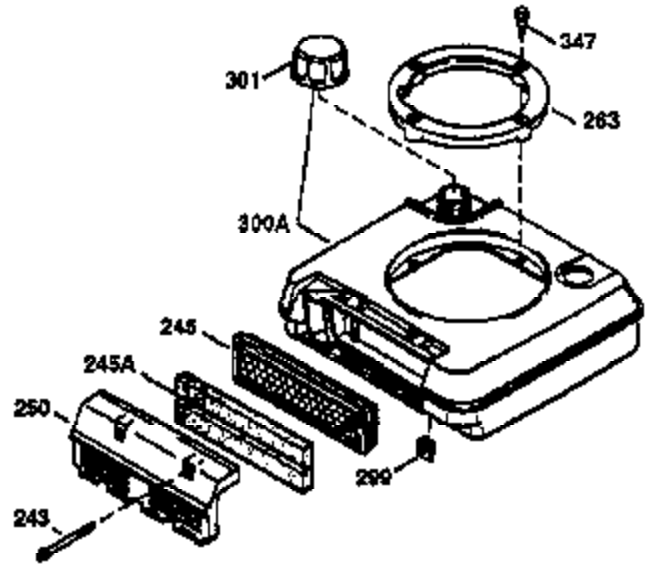

Ref #	Part Number	Qty	Description
238	650806	2	Screw, 10-32 x 5/8"
239	34338	1	* Air Cleaner Gasket
245	37116	1	Air Cleaner Filter
245A	37117	1	Pre-Air Cleaner Filter
250	37118	1	Air Cleaner Cover
260	37138	1	Blower Housing
287	650926	2	Screw, 8-32 x 21/64"
300	35586	1	Fuel Tank (Incl. 292 & 301)
301	36246	1	Fuel Cap
390	590737	1	Rewind Starter (NOTE: This engine could have been built with 590694 starter).