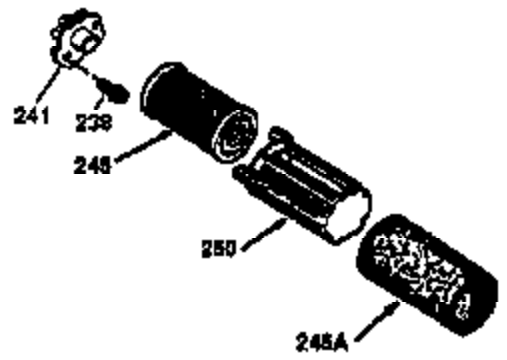

Ref #	Part Number	Qty	Description
19	31361	1	Extension Spring
69	35261	1	* Mounting Flange Gasket
70	30571C	1	Mounting Flange (Incl.72 thru 83,311)
90	611112	1	Flywheel
182	6201	2	Screw, 1/4-28 x 7/8"
185	36544	1	Intake Pipe
186	32653	1	Governor Link
216	33086	1	R.P.M. Adjusting Lever
223	650451	2	Screw, 1/4-20 x 1"
238	650806	2	Screw, 10-32 x 5/8"
245A	37117	1	Pre-Air Cleaner Filter
245	37116	1	Air Cleaner Filter
250	37118	1	Air Cleaner Cover
275	35708	1	Muffler (Incl. 277)
277	650795	2	Screw, 1/4-20 x 2-1/4"