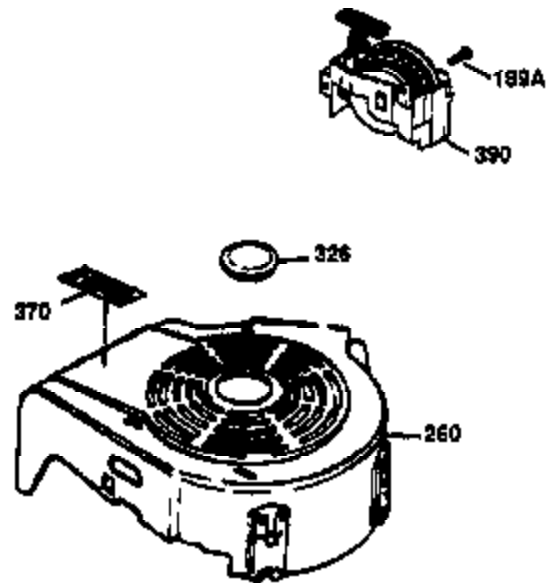

Ref #	Part Number	Qty	Description
238	650806	2	Screw, 10-32 x 5/8"
239	34338	1	* Air Cleaner Gasket
245	37116	1	Air Cleaner Filter
245A	37117	1	Pre-Air Cleaner Filter
250	37118	1	Air Cleaner Cover
260	37138	1	Blower Housing
287	650926	2	Screw, 8-32 x 21/64"
300	35586	1	Fuel Tank (Incl. 292 & 301)
301	36246	1	Fuel Cap
390	590737	1	Rewind Starter (NOTE: This engine could have been built with 590694 starter).