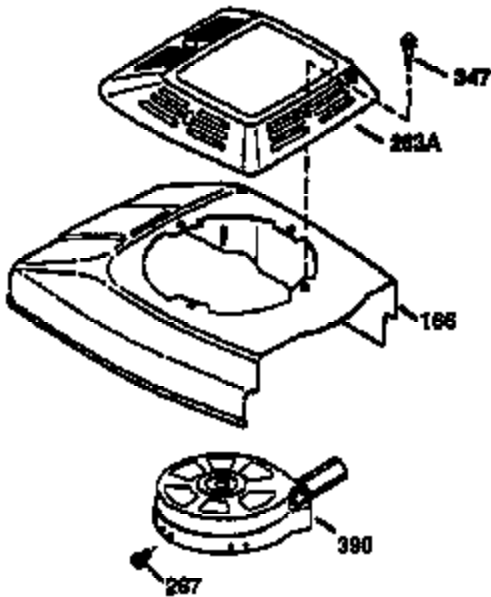

Ref #	Part Number	Qty	Description
238	650806	2	Screw, 10-32 x 5/8"
239	34338	1	* Air Cleaner Gasket
245	37116	1	Air Cleaner Filter
245A	37117	1	Pre-Air Cleaner Filter
250	37118	1	Air Cleaner Cover
260	37138	1	Blower Housing
287	650926	2	Screw, 8-32 x 21/64"
300	35586	1	Fuel Tank (Incl. 292 & 301)
301	36246	1	Fuel Cap
390	590737	1	Rewind Starter (NOTE: This engine could have been built with 590694 starter).