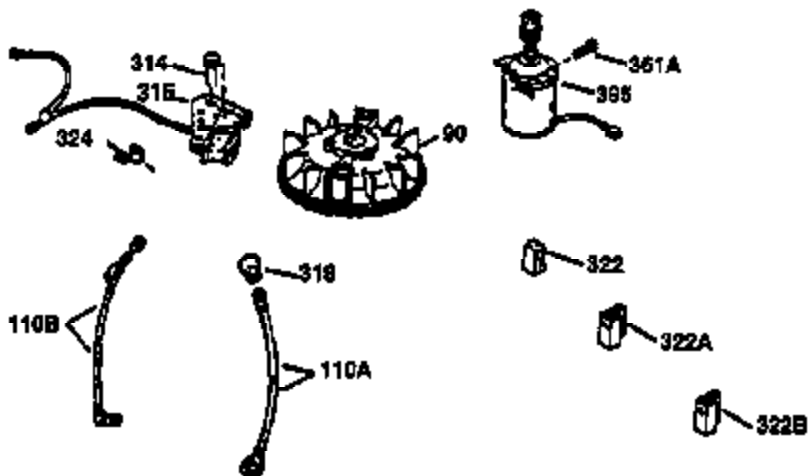

Ref #	Part Number	Qty	Description
19	31361	1	Extension Spring
69	35261	1	* Mounting Flange Gasket
70	30571C	1	Mounting Flange (Incl.72 thru 83,311)
90	611112	1	Flywheel
182	6201	2	Screw, 1/4-28 x 7/8"
185	36544	1	Intake Pipe
186	32653	1	Governor Link
216	33086	1	R.P.M. Adjusting Lever
223	650451	2	Screw, 1/4-20 x 1"
238	650806	2	Screw, 10-32 x 5/8"
245A	37117	1	Pre-Air Cleaner Filter
245	37116	1	Air Cleaner Filter
250	37118	1	Air Cleaner Cover
275	35708	1	Muffler (Incl. 277)
277	650795	2	Screw, 1/4-20 x 2-1/4"