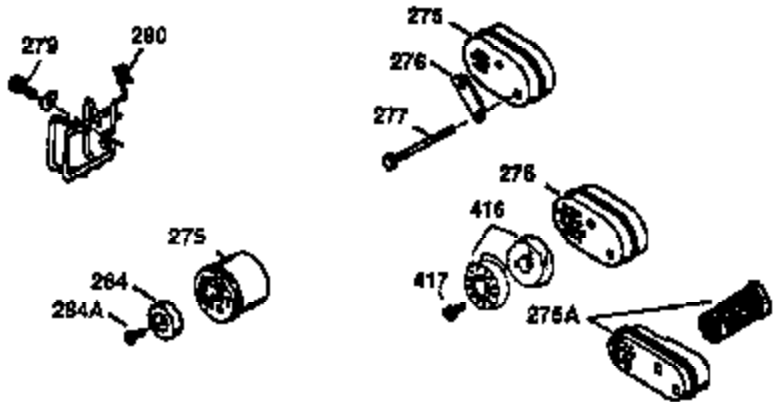

Ref #	Part Number	Qty	Description
19	31361	1	Extension Spring
69	35261	1	* Mounting Flange Gasket
70	30571C	1	Mounting Flange (Incl.72 thru 83,311)
90	611112	1	Flywheel
182	6201	2	Screw, 1/4-28 x 7/8"
185	36544	1	Intake Pipe
186	32653	1	Governor Link
216	33086	1	R.P.M. Adjusting Lever
223	650451	2	Screw, 1/4-20 x 1"
238	650806	2	Screw, 10-32 x 5/8"
245A	37117	1	Pre-Air Cleaner Filter
245	37116	1	Air Cleaner Filter
250	37118	1	Air Cleaner Cover
275	35708	1	Muffler (Incl. 277)
277	650795	2	Screw, 1/4-20 x 2-1/4"