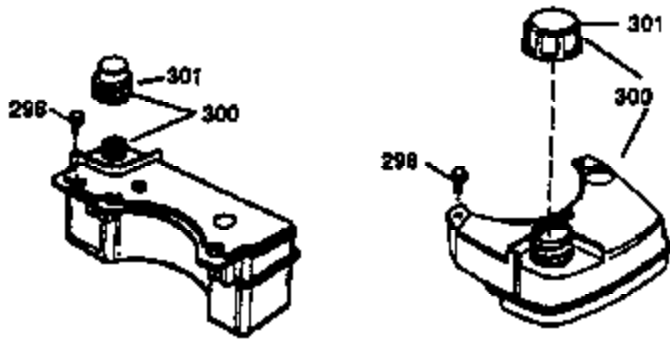

Ref #	Part Number	Qty	Description
238	650806	2	Screw, 10-32 x 5/8"
239	34338	1	* Air Cleaner Gasket
245	37116	1	Air Cleaner Filter
245A	37117	1	Pre-Air Cleaner Filter
250	37118	1	Air Cleaner Cover
260	37138	1	Blower Housing
287	650926	2	Screw, 8-32 x 21/64"
300	35586	1	Fuel Tank (Incl. 292 & 301)
301	36246	1	Fuel Cap
390	590737	1	Rewind Starter (NOTE: This engine could have been built with 590694 starter).