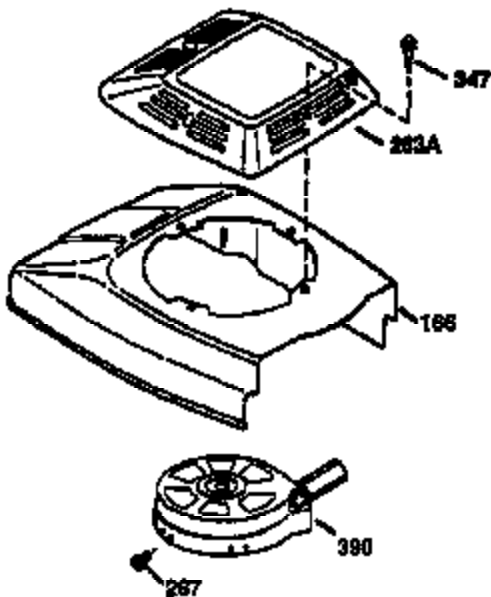

Ref #	Part Number	Qty	Description
238	650806	2	Screw, 10-32 x 5/8"
239	34338	1	* Air Cleaner Gasket
245	37116	1	Air Cleaner Filter
245A	37117	1	Pre-Air Cleaner Filter
250	37118	1	Air Cleaner Cover
260	37138	1	Blower Housing
287	650926	2	Screw, 8-32 x 21/64"
300	35586	1	Fuel Tank (Incl. 292 & 301)
301	36246	1	Fuel Cap
390	590737	1	Rewind Starter (NOTE: This engine could have been built with 590694 starter).