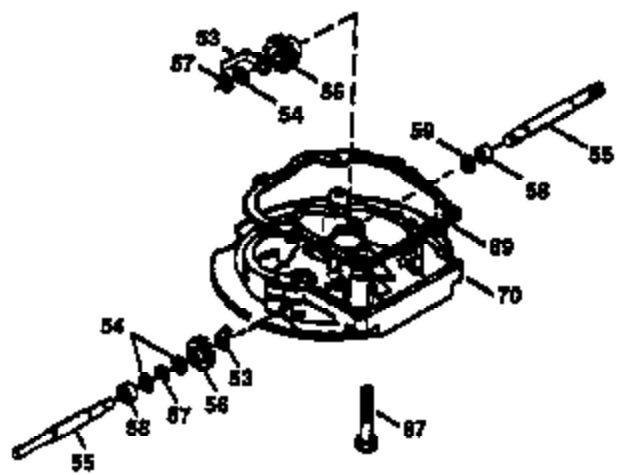

Ref #	Part Number	Qty	Description
238	650806	2	Screw, 10-32 x 5/8"
239	34338	1	* Air Cleaner Gasket
245	37116	1	Air Cleaner Filter
245A	37117	1	Air Cleaner Filter
250	37118	1	Air Cleaner Cover
260	37138	1	Blower Housing
287	650926	2	Screw, 8-32 x 21/64"
300	35586	1	Fuel Tank (Incl. 292 & 301)
301	36246	1	Fuel Cap
390	590737	1	Rewind Starter (NOTE: This engine could have been built with 590694 starter).