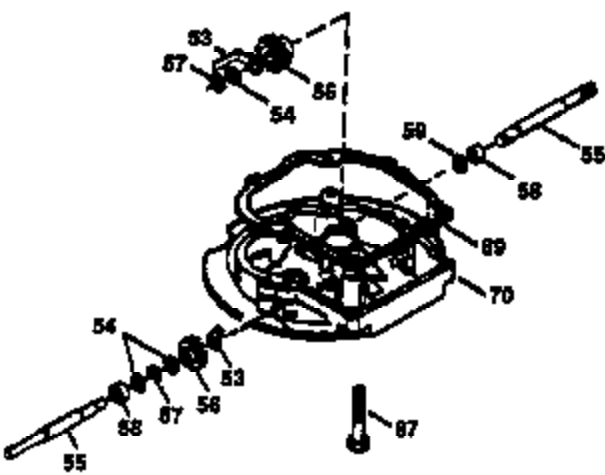

Ref #	Part Number	Qty	Description
19	31361	1	Extension Spring
69	35261	1	* Mounting Flange Gasket
70	30571C	1	Mounting Flange (Incl. 72 thru 83,311)
90	611112	1	Flywheel
182	6201	2	Screw, 1/4-28 x 7/8"
185	36544	1	Intake Pipe
186	32653	1	Governor Link
216	33086	1	R.P.M. Adjusting Lever
223	650451	2	Screw, 1/4-20 x 1"
238	650806	2	Screw, 10-32 x 5/8"
245	37116	1	Air Cleaner Filter
245A	37117	1	Air Cleaner Filter
250	37118	1	Air Cleaner Cover
275	36473	1	Muffler (Incl. 277)
277	650988	2	Screw, 1/4-20 x 2-5/16"
416	36085	1	Spark Arrestor Kit (Incl. 417)(Optional)
417	650821	1	Screw, 10-32 x 1/2" (Optional)