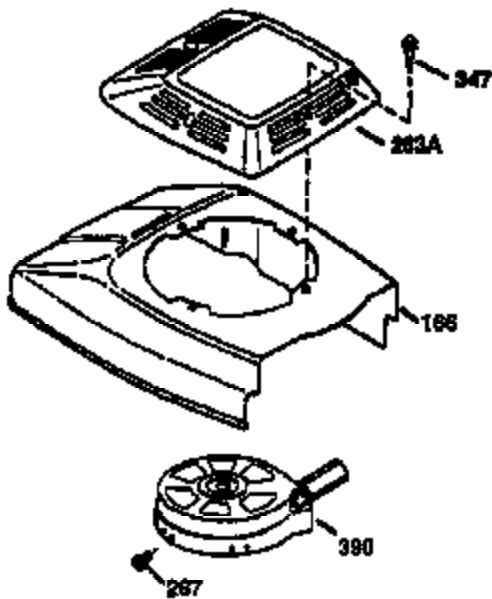

Ref #	Part Number	Qty	Description
238	650806	2	Screw, 10-32 x 5/8"
239	34338	1	* Air Cleaner Gasket
245	37116	1	Air Cleaner Filter
245A	37117	1	Air Cleaner Filter
250	37118	1	Air Cleaner Cover
260	37138	1	Blower Housing
287	650926	2	Screw, 8-32 x 21/64"
300	35586	1	Fuel Tank (Incl. 292 & 301)
301	36246	1	Fuel Cap
390	590737	1	Rewind Starter (NOTE: This engine could have been built with 590694 starter).