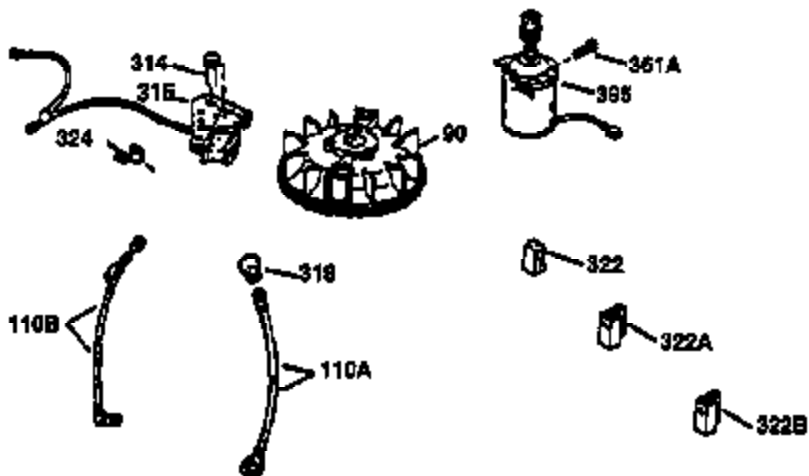

Ref #	Part Number	Qty	Description
19	31361	1	Extension Spring
69	35261	1	* Mounting Flange Gasket
70	30571C	1	Mounting Flange (Incl. 72 thru 83,311)
90	611112	1	Flywheel
182	6201	2	Screw, 1/4-28 x 7/8"
185	36544	1	Intake Pipe
186	32653	1	Governor Link
216	33086	1	R.P.M. Adjusting Lever
223	650451	2	Screw, 1/4-20 x 1"
238	650806	2	Screw, 10-32 x 5/8"
245	37116	1	Air Cleaner Filter
245A	37117	1	Air Cleaner Filter
250	37118	1	Air Cleaner Cover
275	36473	1	Muffler (Incl. 277)
277	650988	2	Screw, 1/4-20 x 2-5/16"
416	36085	1	Spark Arrestor Kit (Incl. 417)(Optional)
417	650821	1	Screw, 10-32 x 1/2" (Optional)