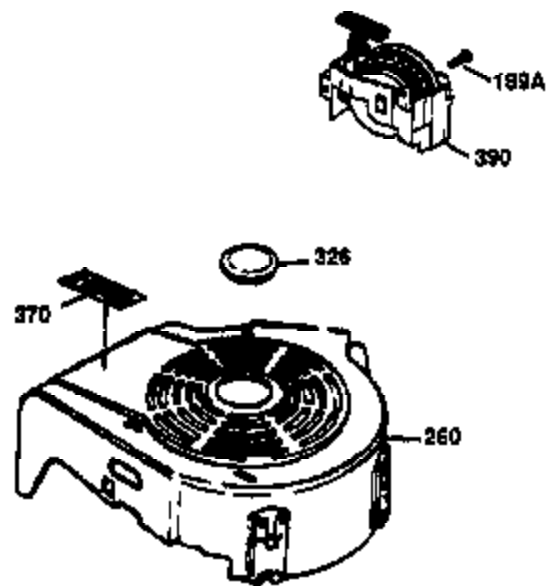

Ref #	Part Number	Qty	Description
238	650806	2	Screw, 10-32 x 5/8"
239	34338	1	* Air Cleaner Gasket
245	37116	1	Air Cleaner Filter
245A	37117	1	Air Cleaner Filter
250	37118	1	Air Cleaner Cover
260	37138	1	Blower Housing
287	650926	2	Screw, 8-32 x 21/64"
300	35586	1	Fuel Tank (Incl. 292 & 301)
301	36246	1	Fuel Cap
390	590737	1	Rewind Starter (NOTE: This engine could have been built with 590694 starter).