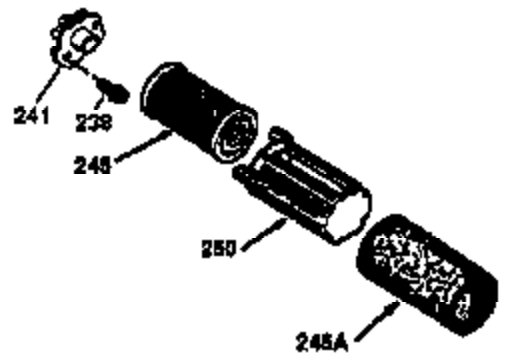

Ref #	Part Number	Qty	Description
19	31361	1	Extension Spring
69	35261	1	* Mounting Flange Gasket
70	30571C	1	Mounting Flange (Incl. 72 thru 83,311)
90	611112	1	Flywheel
182	6201	2	Screw, 1/4-28 x 7/8"
185	36544	1	Intake Pipe
186	32653	1	Governor Link
216	33086	1	R.P.M. Adjusting Lever
223	650451	2	Screw, 1/4-20 x 1"
238	650806	2	Screw, 10-32 x 5/8"
245	37116	1	Air Cleaner Filter
245A	37117	1	Air Cleaner Filter
250	37118	1	Air Cleaner Cover
275	36473	1	Muffler (Incl. 277)
277	650988	2	Screw, 1/4-20 x 2-5/16"
416	36085	1	Spark Arrestor Kit (Incl. 417)(Optional)
417	650821	1	Screw, 10-32 x 1/2" (Optional)