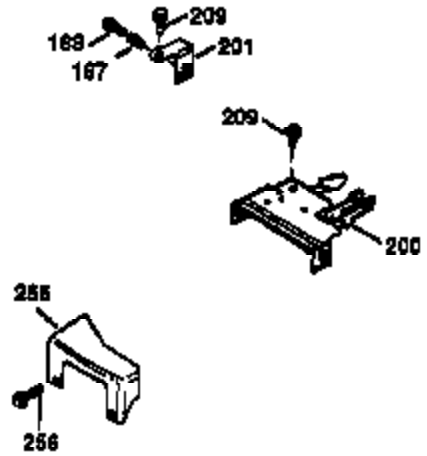

Ref #	Part Number	Qty	Description
19	31361	1	Extension Spring
69	35261	1	* Mounting Flange Gasket
70	30571C	1	Mounting Flange (Incl. 72 thru 83,311)
90	611112	1	Flywheel
182	6201	2	Screw, 1/4-28 x 7/8"
185	36544	1	Intake Pipe
186	32653	1	Governor Link
216	33086	1	R.P.M. Adjusting Lever
223	650451	2	Screw, 1/4-20 x 1"
238	650806	2	Screw, 10-32 x 5/8"
245	37116	1	Air Cleaner Filter
245A	37117	1	Air Cleaner Filter
250	37118	1	Air Cleaner Cover
275	36473	1	Muffler (Incl. 277)
277	650988	2	Screw, 1/4-20 x 2-5/16"
416	36085	1	Spark Arrestor Kit (Incl. 417)(Optional)
417	650821	1	Screw, 10-32 x 1/2" (Optional)