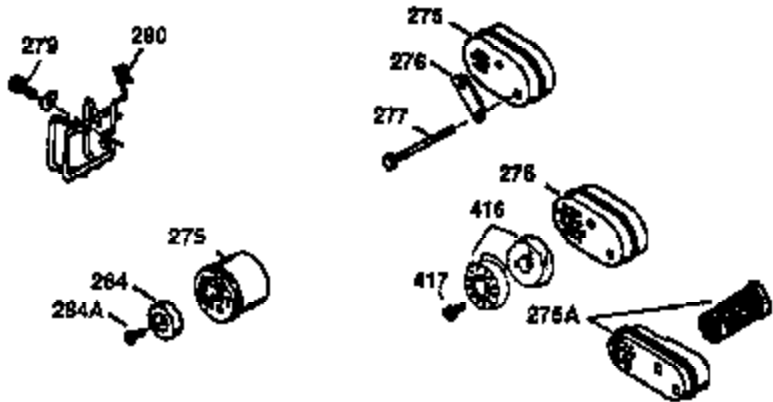

Ref #	Part Number	Qty	Description
19	31361	1	Extension Spring
69	35261	1	* Mounting Flange Gasket
70	30571C	1	Mounting Flange (Incl. 72 thru 83,311)
90	611112	1	Flywheel
182	6201	2	Screw, 1/4-28 x 7/8"
185	36544	1	Intake Pipe
186	32653	1	Governor Link
216	33086	1	R.P.M. Adjusting Lever
223	650451	2	Screw, 1/4-20 x 1"
238	650806	2	Screw, 10-32 x 5/8"
245	37116	1	Air Cleaner Filter
245A	37117	1	Air Cleaner Filter
250	37118	1	Air Cleaner Cover
275	36473	1	Muffler (Incl. 277)
277	650988	2	Screw, 1/4-20 x 2-5/16"
416	36085	1	Spark Arrestor Kit (Incl. 417)(Optional)
417	650821	1	Screw, 10-32 x 1/2" (Optional)