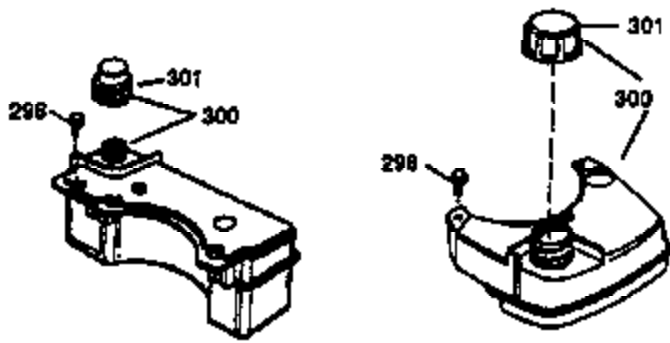

Ref #	Part Number	Qty	Description
238	650806	2	Screw, 10-32 x 5/8"
239	34338	1	* Air Cleaner Gasket
245	37116	1	Air Cleaner Filter
245A	37117	1	Air Cleaner Filter
250	37118	1	Air Cleaner Cover
260	37138	1	Blower Housing
287	650926	2	Screw, 8-32 x 21/64"
300	35586	1	Fuel Tank (Incl. 292 & 301)
301	36246	1	Fuel Cap
390	590737	1	Rewind Starter (NOTE: This engine could have been built with 590694 starter).