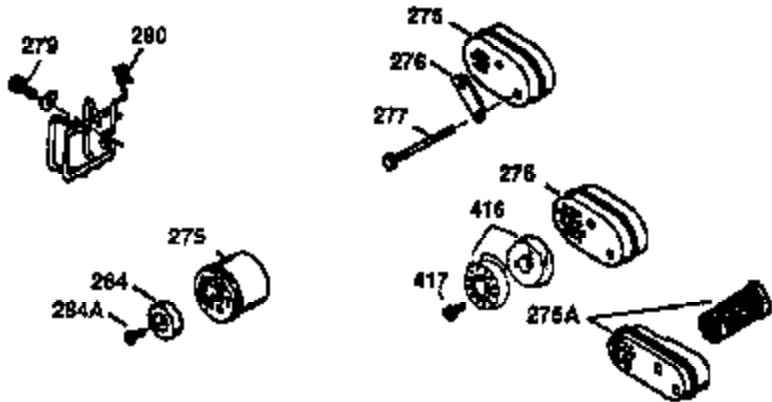

Ref #	Part Number	Qty	Description
19	31361	1	Extension Spring
69	37130	1	* Mounting Flange Gasket
70	30571C	1	Mounting Flange (Incl. 72 thru 83,311)
90	611112	1	Flywheel
182	6201	2	Screw, 1/4-28 x 7/8"
185	36544	1	Intake Pipe
186	32653	1	Governor Link
216	33086	1	R.P.M. Adjusting Lever
223	650451	2	Screw, 1/4-20 x 1"
238	650806	2	Screw, 10-32 x 5/8"
245	37116	1	Air Cleaner Filter
245A	37117	1	Air Cleaner Filter
250	37118	1	Air Cleaner Cover
275	36473A	1	Muffler (Incl. 277)
277	650988	2	Screw, 1/4-20 x 2-5/16"
416	36085	1	Spark Arrestor Kit (Incl. 417)(Optional)
417	650821	1	Screw, 10-32 x 1/2" (Optional)