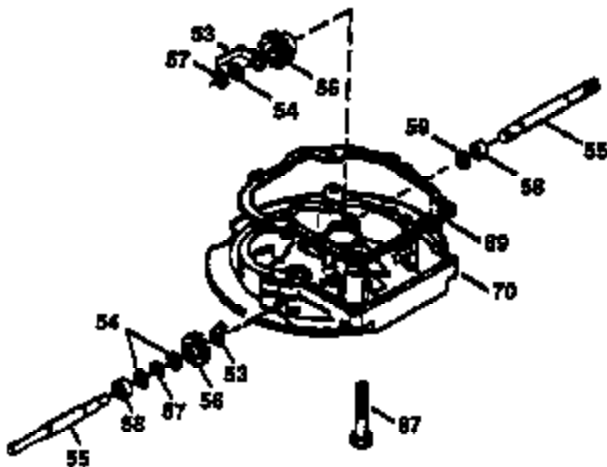

Ref #	Part Number	Qty	Description
19	31361	1	Extension Spring
69	37130	1	* Mounting Flange Gasket
70	30571C	1	Mounting Flange (Incl. 72 thru 83,311)
90	611112	1	Flywheel
182	6201	2	Screw, 1/4-28 x 7/8"
185	36544	1	Intake Pipe
186	32653	1	Governor Link
216	33086	1	R.P.M. Adjusting Lever
223	650451	2	Screw, 1/4-20 x 1"
238	650806	2	Screw, 10-32 x 5/8"
245	37116	1	Air Cleaner Filter
245A	37117	1	Air Cleaner Filter
250	37118	1	Air Cleaner Cover
275	36473A	1	Muffler (Incl. 277)
277	650988	2	Screw, 1/4-20 x 2-5/16"
416	36085	1	Spark Arrestor Kit (Incl. 417)(Optional)
417	650821	1	Screw, 10-32 x 1/2" (Optional)