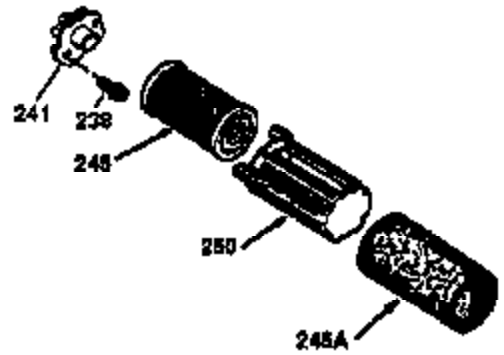

Ref #	Part Number	Qty	Description
19	31361	1	Extension Spring
69	37130	1	* Mounting Flange Gasket
70	30571C	1	Mounting Flange (Incl. 72 thru 83,311)
90	611112	1	Flywheel
182	6201	2	Screw, 1/4-28 x 7/8"
185	36544	1	Intake Pipe
186	32653	1	Governor Link
216	33086	1	R.P.M. Adjusting Lever
223	650451	2	Screw, 1/4-20 x 1"
238	650806	2	Screw, 10-32 x 5/8"
245	37116	1	Air Cleaner Filter
245A	37117	1	Air Cleaner Filter
250	37118	1	Air Cleaner Cover
275	36473A	1	Muffler (Incl. 277)
277	650988	2	Screw, 1/4-20 x 2-5/16"
416	36085	1	Spark Arrestor Kit (Incl. 417)(Optional)
417	650821	1	Screw, 10-32 x 1/2" (Optional)