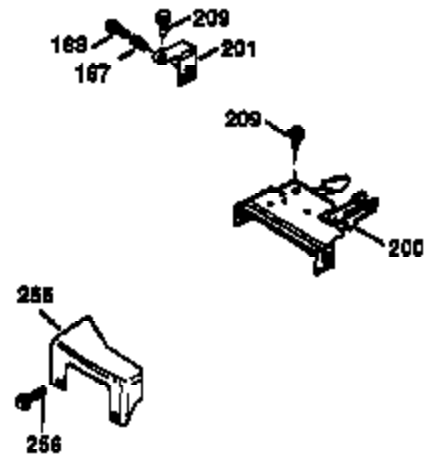

Ref #	Part Number	Qty	Description
19	31361	1	Extension Spring
69	37130	1	* Mounting Flange Gasket
70	30571C	1	Mounting Flange (Incl. 72 thru 83,311)
90	611112	1	Flywheel
182	6201	2	Screw, 1/4-28 x 7/8"
185	36544	1	Intake Pipe
186	32653	1	Governor Link
216	33086	1	R.P.M. Adjusting Lever
223	650451	2	Screw, 1/4-20 x 1"
238	650806	2	Screw, 10-32 x 5/8"
245	37116	1	Air Cleaner Filter
245A	37117	1	Air Cleaner Filter
250	37118	1	Air Cleaner Cover
275	36473A	1	Muffler (Incl. 277)
277	650988	2	Screw, 1/4-20 x 2-5/16"
416	36085	1	Spark Arrestor Kit (Incl. 417)(Optional)
417	650821	1	Screw, 10-32 x 1/2" (Optional)