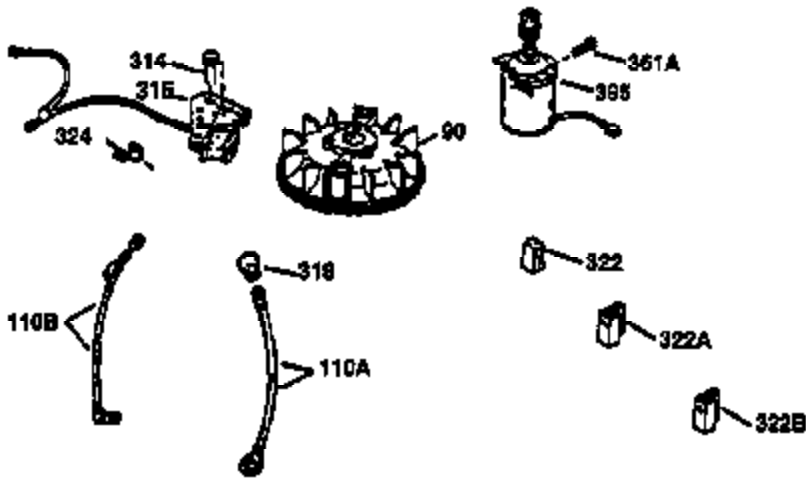

Ref #	Part Number	Qty	Description
19	31361	1	Extension Spring
69	37130	1	* Mounting Flange Gasket
70	30571C	1	Mounting Flange (Incl. 72 thru 83,311)
90	611112	1	Flywheel
182	6201	2	Screw, 1/4-28 x 7/8"
185	36544	1	Intake Pipe
186	32653	1	Governor Link
216	33086	1	R.P.M. Adjusting Lever
223	650451	2	Screw, 1/4-20 x 1"
238	650806	2	Screw, 10-32 x 5/8"
245	37116	1	Air Cleaner Filter
245A	37117	1	Air Cleaner Filter
250	37118	1	Air Cleaner Cover
275	36473A	1	Muffler (Incl. 277)
277	650988	2	Screw, 1/4-20 x 2-5/16"
416	36085	1	Spark Arrestor Kit (Incl. 417)(Optional)
417	650821	1	Screw, 10-32 x 1/2" (Optional)