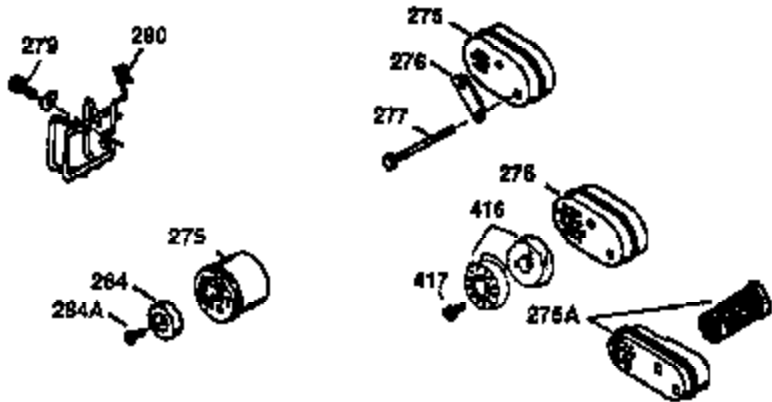

Ref #	Part Number	Qty	Description
19	36281	1	Extension Spring
69	35261	1	* Mounting Flange Gasket
70	35651E	1	Mounting Flange (Incl. 72 thru 83,306)
90	611112	1	Flywheel
182	6201	2	Screw, 1/4-28 x 7/8"
185	31384A	1	Intake Pipe (Incl. 224)
186	34337	1	Governor Link
200	33205A	1	Control Bracket (Incl. 202 thru 206)
209	30200	2	Screw, 10-24 x 9/16"
223	650451	2	Screw, 1/4-20 x 1"
238	650806	2	Screw, 10-32 x 5/8"
245	34340	1	Air Cleaner Filter
250	34341B	1	Air Cleaner Cover
275	36473	1	Muffler (Incl. 277)
277	650988	2	Screw, 1/4-20 x 2-5/16"
416	36085	1	Spark Arrestor Kit (Incl. 417)(Optional)
417	650821	1	Screw, 10-32 x 1/2" (Optional)