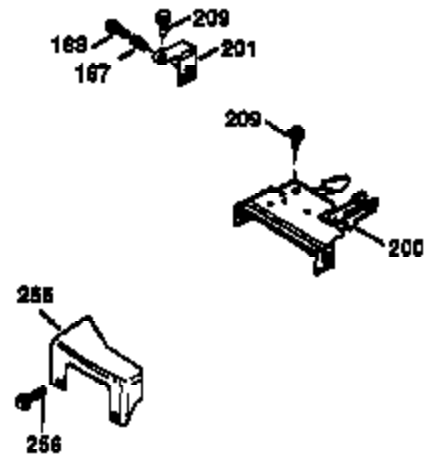

Ref #	Part Number	Qty	Description
19	36281	1	Extension Spring
69	35261	1	* Mounting Flange Gasket
70	35651E	1	Mounting Flange (Incl. 72 thru 83,306)
90	611112	1	Flywheel
182	6201	2	Screw, 1/4-28 x 7/8"
185	31384A	1	Intake Pipe (Incl. 224)
186	34337	1	Governor Link
200	33205A	1	Control Bracket (Incl. 202 thru 206)
209	30200	2	Screw, 10-24 x 9/16"
223	650451	2	Screw, 1/4-20 x 1"
238	650806	2	Screw, 10-32 x 5/8"
245	34340	1	Air Cleaner Filter
250	34341B	1	Air Cleaner Cover
275	36473	1	Muffler (Incl. 277)
277	650988	2	Screw, 1/4-20 x 2-5/16"
416	36085	1	Spark Arrestor Kit (Incl. 417)(Optional)
417	650821	1	Screw, 10-32 x 1/2" (Optional)