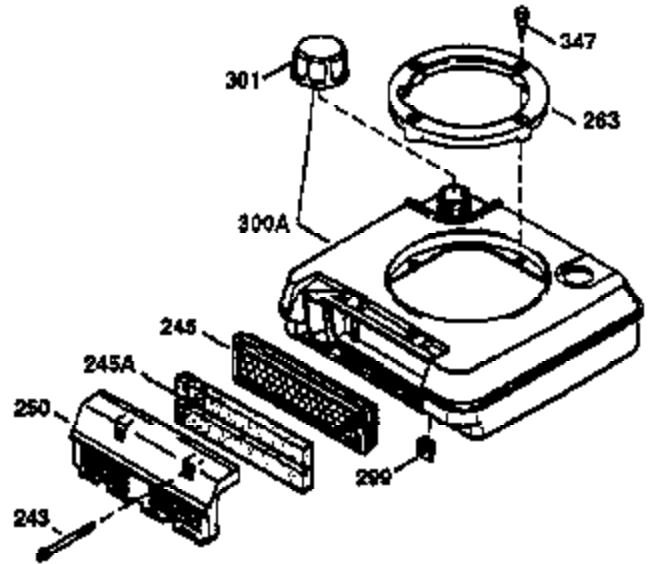

Ref #	Part Number	Qty	Description
178	29752	2	Nut & Lock Washer, 1/4-28
179	30593	1	Retainer Clip
182	6201	2	Screw, 1/4-28 x 7/8"
184	26756	1	* Carburetor To Intake Pipe Gasket
185	31384A	1	Intake Pipe (Incl. 224)
186	34337	1	Governor Link
189A	650356	1	Screw, Torx T-30, 1/4-20 x 3/8"
200	33205A	1	Control Bracket (Incl. 202 thru 206)
202	36482	1	Compression Spring
203	31342	1	Compression Spring
204	651029	1	Screw, Torx T-10, 5-40 x 7/16"
205	651019	1	Screw, Torx T-10, 6-32 x 41/64"
206	610973	1	Terminal
207	34336	1	Throttle Link
209	30200	2	Screw, 10-24 x 9/16"
215	32410	1	Control Knob
223	650451	2	Screw, 1/4-20 x 1"
224	34690A	1	* Intake Pipe Gasket
238	650806	2	Screw, 10-32 x 5/8"
239	34338	1	* Air Cleaner Gasket
240	34858	1	Air Cleaner Body
245	34340	1	Air Cleaner Filter
250	34341B	1	Air Cleaner Cover
260	36612	1	Blower Housing
261	30200	2	Screw, 10-24 x 9/16"
262	650831	2	Screw, 1/4-20 x 1/2"
275	36473	1	Muffler (Incl. 277)
277	650988	2	Screw, 1/4-20 x 2-5/16"
285	35000A	1	Starter Cup
287	650926	2	Screw, 8-32 x 21/64"
290	34357	1	Fuel Line
292	26460	2	Fuel Line Clamp
300	35586	1	Fuel Tank (Incl. 292 & 301)
301	36246	1	Fuel Cap
305	35577	1	Oil Fill Tube
306	36996	1	* "O"-Ring
307	35499	1	"O"-Ring
309	650562	1	Screw, 10-32 x 1/2"
310	35578	1	Dipstick
313	34080	1	Spacer
357	36412	1	Starter Rope Retainer
370K	36695	1	Starter Decal
370A	36261	1	Lubrication Decal
370B	35169	1	Control Decal
370C	37199	1	Primer Decal
380	632770	1	Carburetor (Incl. 184)
390	590737	1	Rewind Starter (NOTE: This engine could have been built with 590738 starter).
400	36475B	1	* Gasket Set (Incl. items marked PK in notes) Incl. part #'s 26756 (1), 27234A (1), 33735 (1), 34338 (1), 34690A (1), 36437 (1), 36832 (1), 36996 (1), 37130 (1)
420	730225	1	SAE 30 4-Cycle Engine Oil (1 Quart)