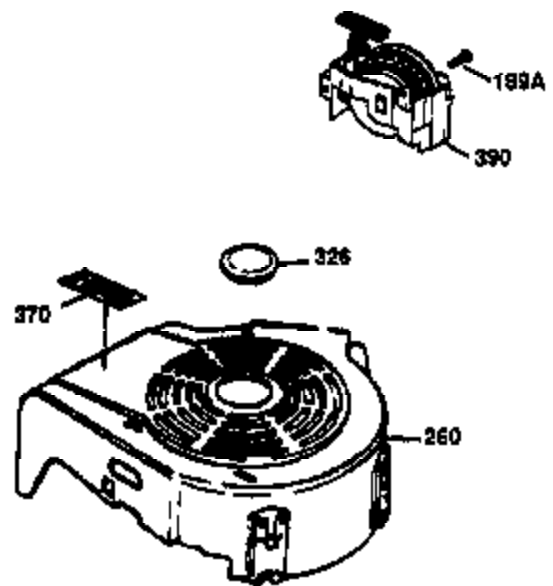

Ref #	Part Number	Qty	Description
178	29752	2	Nut & Lock Washer, 1/4-28
179	30593	1	Retainer Clip
182	6201	2	Screw, 1/4-28 x 7/8"
184	26756	1	* Carburetor To Intake Pipe Gasket
185	31384A	1	Intake Pipe (Incl. 224)
186	34337	1	Governor Link
189A	650356	1	Screw, Torx T-30, 1/4-20 x 3/8"
200	33205A	1	Control Bracket (Incl. 202 thru 206)
202	36482	1	Compression Spring
203	31342	1	Compression Spring
204	651029	1	Screw, Torx T-10, 5-40 x 7/16"
205	651019	1	Screw, Torx T-10, 6-32 x 41/64"
206	610973	1	Terminal
207	34336	1	Throttle Link
209	30200	2	Screw, 10-24 x 9/16"
215	32410	1	Control Knob
223	650451	2	Screw, 1/4-20 x 1"
224	34690A	1	* Intake Pipe Gasket
238	650806	2	Screw, 10-32 x 5/8"
239	34338	1	* Air Cleaner Gasket
240	34858	1	Air Cleaner Body
245	34340	1	Air Cleaner Filter
250	34341B	1	Air Cleaner Cover
260	36612	1	Blower Housing
261	30200	2	Screw, 10-24 x 9/16"
262	650831	2	Screw, 1/4-20 x 1/2"
275	36473	1	Muffler (Incl. 277)
277	650988	2	Screw, 1/4-20 x 2-5/16"
285	35000A	1	Starter Cup
287	650926	2	Screw, 8-32 x 21/64"
290	34357	1	Fuel Line
292	26460	2	Fuel Line Clamp
300	35586	1	Fuel Tank (Incl. 292 & 301)
301	36246	1	Fuel Cap
305	35577	1	Oil Fill Tube
306	36996	1	* "O"-Ring
307	35499	1	"O"-Ring
309	650562	1	Screw, 10-32 x 1/2"
310	35578	1	Dipstick
313	34080	1	Spacer
357	36412	1	Starter Rope Retainer
370K	36695	1	Starter Decal
370A	36261	1	Lubrication Decal
370B	35169	1	Control Decal
370C	37199	1	Primer Decal
380	632770	1	Carburetor (Incl. 184)
390	590737	1	Rewind Starter (NOTE: This engine could have been built with 590738 starter).
400	36475B	1	* Gasket Set (Incl. items marked PK in notes) Incl. part #'s 26756 (1), 27234A (1), 33735 (1), 34338 (1), 34690A (1), 36437 (1), 36832 (1), 36996 (1), 37130 (1)
420	730225	1	SAE 30 4-Cycle Engine Oil (1 Quart)