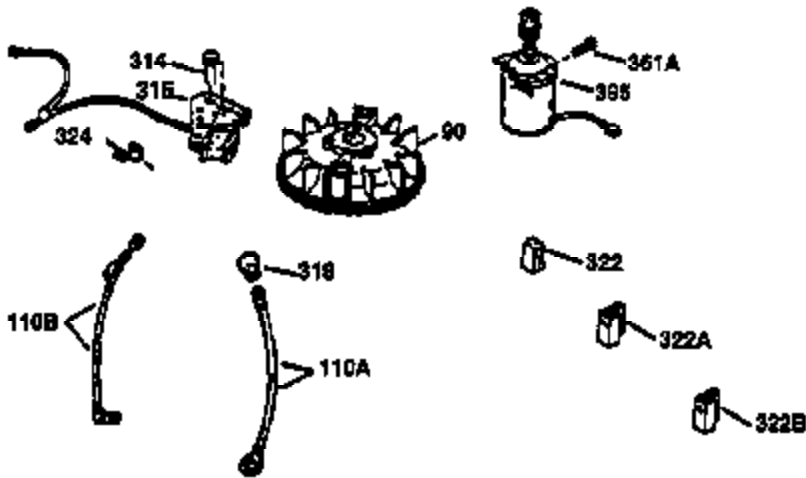

Ref #	Part Number	Qty	Description
19	36281	1	Extension Spring
69	35261	1	* Mounting Flange Gasket
70	35651E	1	Mounting Flange (Incl. 72 thru 83,306)
90	611112	1	Flywheel
182	6201	2	Screw, 1/4-28 x 7/8"
185	31384A	1	Intake Pipe (Incl. 224)
186	34337	1	Governor Link
200	33205A	1	Control Bracket (Incl. 202 thru 206)
209	30200	2	Screw, 10-24 x 9/16"
223	650451	2	Screw, 1/4-20 x 1"
238	650806	2	Screw, 10-32 x 5/8"
245	34340	1	Air Cleaner Filter
250	34341B	1	Air Cleaner Cover
275	36473	1	Muffler (Incl. 277)
277	650988	2	Screw, 1/4-20 x 2-5/16"
416	36085	1	Spark Arrestor Kit (Incl. 417)(Optional)
417	650821	1	Screw, 10-32 x 1/2" (Optional)