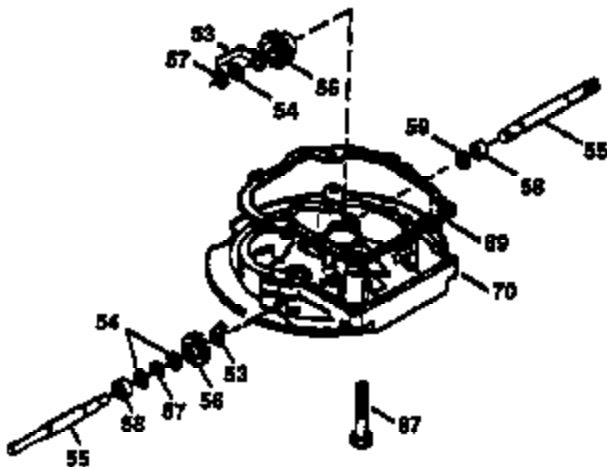

Ref #	Part Number	Qty	Description
19	36281	1	Extension Spring
69	35261	1	* Mounting Flange Gasket
70	35651E	1	Mounting Flange (Incl. 72 thru 83,306)
90	611112	1	Flywheel
182	6201	2	Screw, 1/4-28 x 7/8"
185	31384A	1	Intake Pipe (Incl. 224)
186	34337	1	Governor Link
200	33205A	1	Control Bracket (Incl. 202 thru 206)
209	30200	2	Screw, 10-24 x 9/16"
223	650451	2	Screw, 1/4-20 x 1"
238	650806	2	Screw, 10-32 x 5/8"
245	34340	1	Air Cleaner Filter
250	34341B	1	Air Cleaner Cover
275	36473	1	Muffler (Incl. 277)
277	650988	2	Screw, 1/4-20 x 2-5/16"
416	36085	1	Spark Arrestor Kit (Incl. 417)(Optional)
417	650821	1	Screw, 10-32 x 1/2" (Optional)