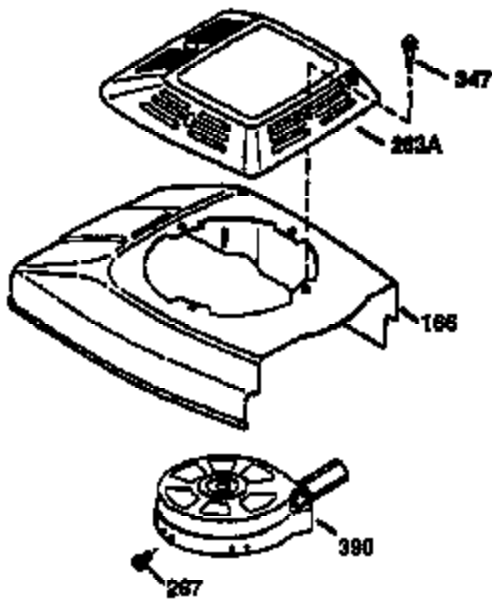

Ref #	Part Number	Qty	Description
178	29752	2	Nut & Lock Washer, 1/4-28
179	30593	1	Retainer Clip
182	6201	2	Screw, 1/4-28 x 7/8"
184	26756	1	* Carburetor To Intake Pipe Gasket
185	31384A	1	Intake Pipe (Incl. 224)
186	34337	1	Governor Link
189A	650356	1	Screw, Torx T-30, 1/4-20 x 3/8"
200	33205A	1	Control Bracket (Incl. 202 thru 206)
202	36482	1	Compression Spring
203	31342	1	Compression Spring
204	651029	1	Screw, Torx T-10, 5-40 x 7/16"
205	651019	1	Screw, Torx T-10, 6-32 x 41/64"
206	610973	1	Terminal
207	34336	1	Throttle Link
209	30200	2	Screw, 10-24 x 9/16"
215	32410	1	Control Knob
223	650451	2	Screw, 1/4-20 x 1"
224	34690A	1	* Intake Pipe Gasket
238	650806	2	Screw, 10-32 x 5/8"
239	34338	1	* Air Cleaner Gasket
240	34858	1	Air Cleaner Body
245	34340	1	Air Cleaner Filter
250	34341B	1	Air Cleaner Cover
260	36612	1	Blower Housing
261	30200	2	Screw, 10-24 x 9/16"
262	650831	2	Screw, 1/4-20 x 1/2"
275	36473	1	Muffler (Incl. 277)
277	650988	2	Screw, 1/4-20 x 2-5/16"
285	35000A	1	Starter Cup
287	650926	2	Screw, 8-32 x 21/64"
290	34357	1	Fuel Line
292	26460	2	Fuel Line Clamp
300	35586	1	Fuel Tank (Incl. 292 & 301)
301	36246	1	Fuel Cap
305	35577	1	Oil Fill Tube
306	36996	1	* "O"-Ring
307	35499	1	"O"-Ring
309	650562	1	Screw, 10-32 x 1/2"
310	35578	1	Dipstick
313	34080	1	Spacer
357	36412	1	Starter Rope Retainer
370K	36695	1	Starter Decal
370A	36261	1	Lubrication Decal
370B	35169	1	Control Decal
370C	37199	1	Primer Decal
380	632770	1	Carburetor (Incl. 184)
390	590737	1	Rewind Starter (NOTE: This engine could have been built with 590738 starter).
400	36475B	1	* Gasket Set (Incl. items marked PK in notes) Incl. part #'s 26756 (1), 27234A (1), 33735 (1), 34338 (1), 34690A (1), 36437 (1), 36832 (1), 36996 (1), 37130 (1)
420	730225	1	SAE 30 4-Cycle Engine Oil (1 Quart)