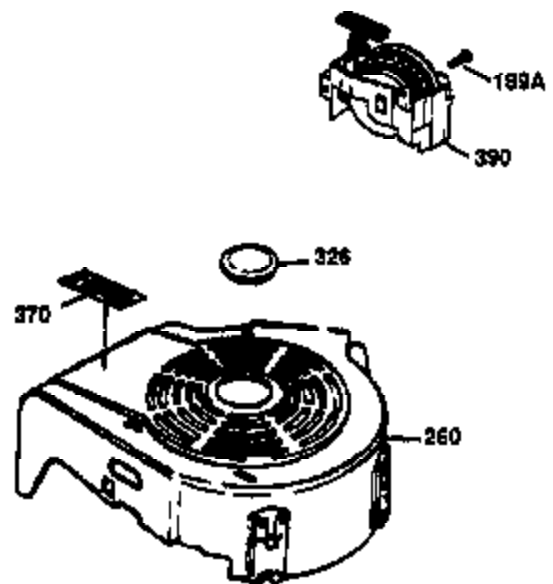

Ref #	Part Number	Qty	Description
238	650806	2	Screw, 10-32 x 5/8"
239	34338	1	* Air Cleaner Gasket
245	37116	1	Air Cleaner Filter
245A	37117	1	Air Cleaner Filter
250	37118	1	Air Cleaner Cover
260	37138	1	Blower Housing
287	650926	2	Screw, 8-32 x 21/64"
300	35586	1	Fuel Tank (Incl. 292 & 301)
301	36246	1	Fuel Cap
390	590737	1	Rewind Starter (NOTE: This engine could have been built with 590694 starter).