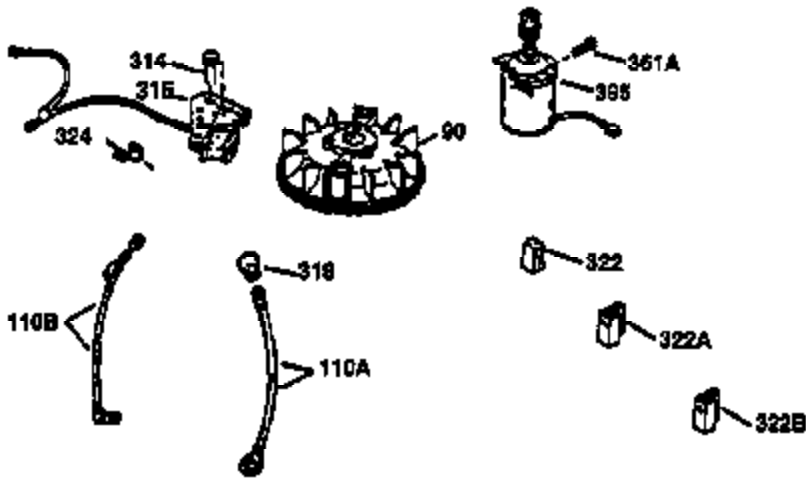

Ref #	Part Number	Qty	Description
69	35261	1	* Mounting Flange Gasket
70	30571C	1	Mounting Flange (Incl.72 thru 83,311)
90	611112	1	Flywheel
182	6201	2	Screw, 1/4-28 x 7/8"
185	36544	1	Intake Pipe
186	32656	1	Governor Link
200	33086	1	Speed Adjustment Lever
209	30200	2	Screw, 10-24 x 9/16"
223	650451	2	Screw, 1/4-20 x 1"
238	650806	2	Screw, 10-32 x 5/8"
245A	37117	1	Air Cleaner Filter
245	37116	1	Air Cleaner Filter
250	37118	1	Air Cleaner Cover
275	36473A	1	Muffler (Incl. 277)
277	650988	2	Screw, 1/4-20 x 2-5/16"
416	36085	1	Spark Arrestor Kit (Incl. 417)(Optional)
417	650760	1	Screw, 8-32 x 3/8" (Optional)