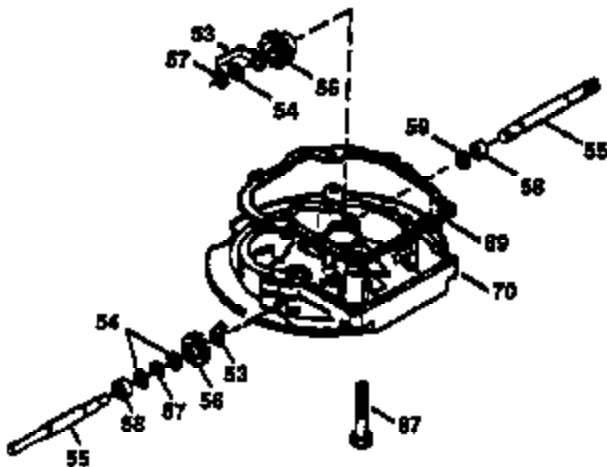

Ref #	Part Number	Qty	Description
69	35261	1	* Mounting Flange Gasket
70	30571C	1	Mounting Flange (Incl.72 thru 83,311)
90	611112	1	Flywheel
182	6201	2	Screw, 1/4-28 x 7/8"
185	36544	1	Intake Pipe
186	32656	1	Governor Link
200	33086	1	Speed Adjustment Lever
209	30200	2	Screw, 10-24 x 9/16"
223	650451	2	Screw, 1/4-20 x 1"
238	650806	2	Screw, 10-32 x 5/8"
245A	37117	1	Air Cleaner Filter
245	37116	1	Air Cleaner Filter
250	37118	1	Air Cleaner Cover
275	36473A	1	Muffler (Incl. 277)
277	650988	2	Screw, 1/4-20 x 2-5/16"
416	36085	1	Spark Arrestor Kit (Incl. 417)(Optional)
417	650760	1	Screw, 8-32 x 3/8" (Optional)