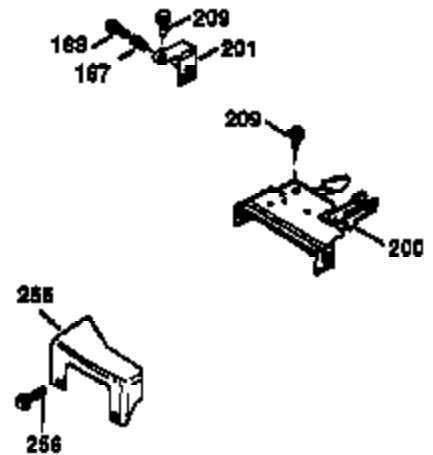

Ref #	Part Number	Qty	Description
69	35261	1	* Mounting Flange Gasket
70	30571C	1	Mounting Flange (Incl.72 thru 83,311)
90	611112	1	Flywheel
182	6201	2	Screw, 1/4-28 x 7/8"
185	36544	1	Intake Pipe
186	32656	1	Governor Link
200	33086	1	Speed Adjustment Lever
209	30200	2	Screw, 10-24 x 9/16"
223	650451	2	Screw, 1/4-20 x 1"
238	650806	2	Screw, 10-32 x 5/8"
245A	37117	1	Air Cleaner Filter
245	37116	1	Air Cleaner Filter
250	37118	1	Air Cleaner Cover
275	36473A	1	Muffler (Incl. 277)
277	650988	2	Screw, 1/4-20 x 2-5/16"
416	36085	1	Spark Arrestor Kit (Incl. 417)(Optional)
417	650760	1	Screw, 8-32 x 3/8" (Optional)