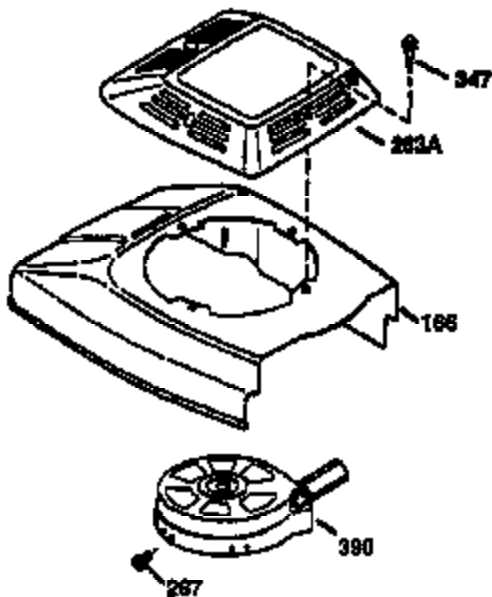

Ref #	Part Number	Qty	Description
238	650806	2	Screw, 10-32 x 5/8"
239	34338	1	* Air Cleaner Gasket
245	37116	1	Air Cleaner Filter
245A	37117	1	Air Cleaner Filter
250	37118	1	Air Cleaner Cover
260	37138	1	Blower Housing
287	650926	2	Screw, 8-32 x 21/64"
300	35586	1	Fuel Tank (Incl. 292 & 301)
301	36246	1	Fuel Cap
390	590737	1	Rewind Starter (NOTE: This engine could have been built with 590694 starter).