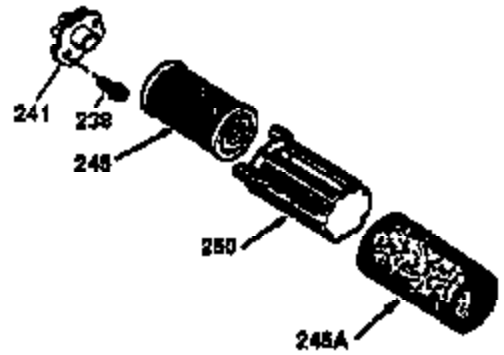

Ref #	Part Number	Qty	Description
69	35261	1	* Mounting Flange Gasket
70	30571C	1	Mounting Flange (Incl.72 thru 83,311)
90	611112	1	Flywheel
182	6201	2	Screw, 1/4-28 x 7/8"
185	36544	1	Intake Pipe
186	32656	1	Governor Link
200	33086	1	Speed Adjustment Lever
209	30200	2	Screw, 10-24 x 9/16"
223	650451	2	Screw, 1/4-20 x 1"
238	650806	2	Screw, 10-32 x 5/8"
245A	37117	1	Air Cleaner Filter
245	37116	1	Air Cleaner Filter
250	37118	1	Air Cleaner Cover
275	36473A	1	Muffler (Incl. 277)
277	650988	2	Screw, 1/4-20 x 2-5/16"
416	36085	1	Spark Arrestor Kit (Incl. 417)(Optional)
417	650760	1	Screw, 8-32 x 3/8" (Optional)