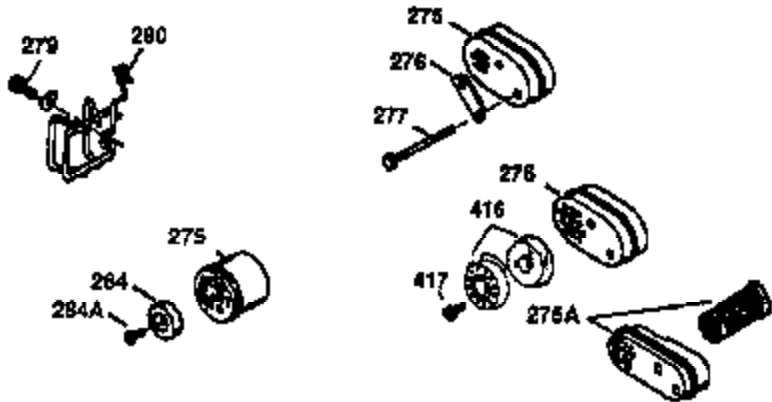

Ref #	Part Number	Qty	Description
69	35261	1	* Mounting Flange Gasket
70	30571C	1	Mounting Flange (Incl.72 thru 83,311)
90	611112	1	Flywheel
182	6201	2	Screw, 1/4-28 x 7/8"
185	36544	1	Intake Pipe
186	32656	1	Governor Link
200	33086	1	Speed Adjustment Lever
209	30200	2	Screw, 10-24 x 9/16"
223	650451	2	Screw, 1/4-20 x 1"
238	650806	2	Screw, 10-32 x 5/8"
245A	37117	1	Air Cleaner Filter
245	37116	1	Air Cleaner Filter
250	37118	1	Air Cleaner Cover
275	36473A	1	Muffler (Incl. 277)
277	650988	2	Screw, 1/4-20 x 2-5/16"
416	36085	1	Spark Arrestor Kit (Incl. 417)(Optional)
417	650760	1	Screw, 8-32 x 3/8" (Optional)