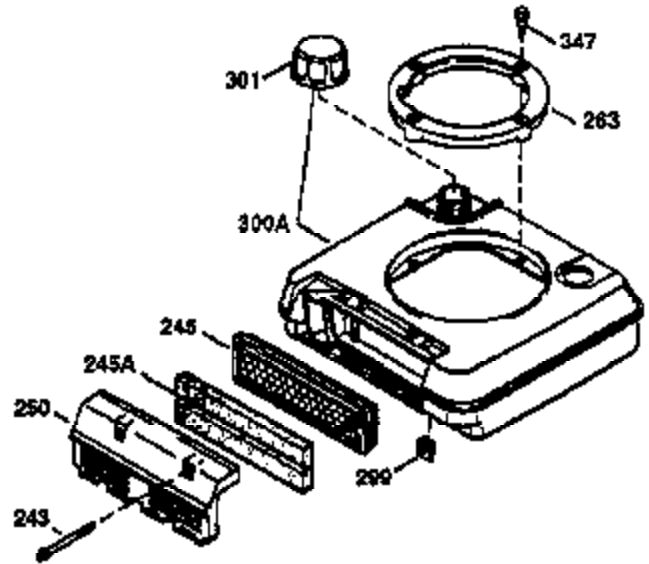

Ref #	Part Number	Qty	Description
238	650806	2	Screw, 10-32 x 5/8"
239	34338	1	* Air Cleaner Gasket
245	37116	1	Air Cleaner Filter
245A	37117	1	Air Cleaner Filter
250	37118	1	Air Cleaner Cover
260	37138	1	Blower Housing
287	650926	2	Screw, 8-32 x 21/64"
300	35586	1	Fuel Tank (Incl. 292 & 301)
301	36246	1	Fuel Cap
390	590737	1	Rewind Starter (NOTE: This engine could have been built with 590694 starter).