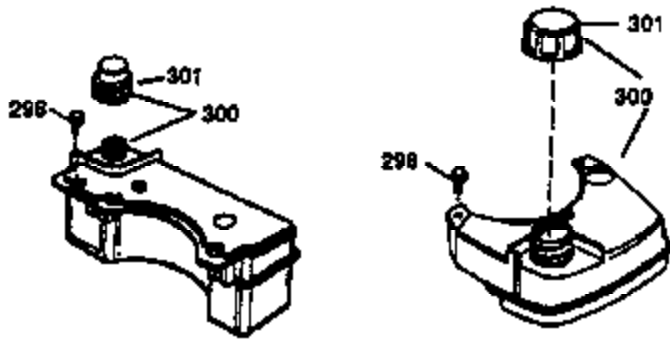

Ref #	Part Number	Qty	Description
238	650806	2	Screw, 10-32 x 5/8"
239	34338	1	* Air Cleaner Gasket
245	37116	1	Air Cleaner Filter
245A	37117	1	Air Cleaner Filter
250	37118	1	Air Cleaner Cover
260	37138	1	Blower Housing
287	650926	2	Screw, 8-32 x 21/64"
300	35586	1	Fuel Tank (Incl. 292 & 301)
301	36246	1	Fuel Cap
390	590737	1	Rewind Starter (NOTE: This engine could have been built with 590694 starter).