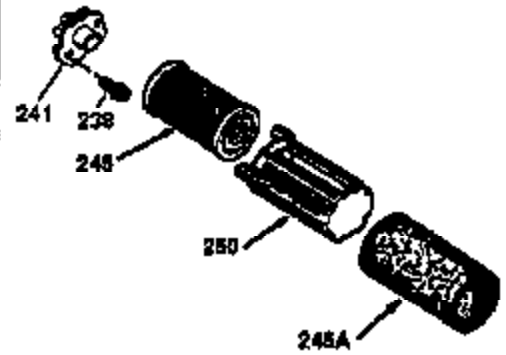

Ref #	Part Number	Qty	Description
19	31361	1	Extension Spring
69	35261	1	* Mounting Flange Gasket
70	30571C	1	Mounting Flange (Incl.72 thru 83,311)
90	611112	1	Flywheel
182	6201	2	Screw, 1/4-28 x 7/8"
185	31384A	1	Intake Pipe (Incl. 224)
186	32653	1	Governor Link
216	33086	1	R.P.M. Adjusting Lever
223	650451	2	Screw, 1/4-20 x 1"
238	650806	2	Screw, 10-32 x 5/8"
245	34340	1	Air Cleaner Filter
250	34341B	1	Air Cleaner Cover
275	35708	1	Muffler (Incl. 277)
277	650795	2	Screw, 1/4-20 x 2-1/4"
900			Replacement Engine NONE
900		1	Replacement Short Block 750861, order from 71-999