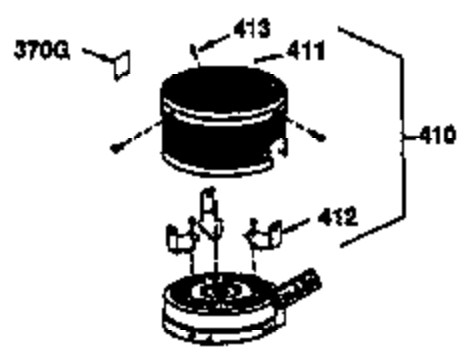

ILLUSTRATION SHOWS TYPICAL PARTS ONLY. ORDER BY PART NUMBER. PARTS NOT LISTED ARE SUPPLIED BY OEM.

Ref #	Part Number	Qty	Description
19	31361		Spring, Extension
69	35261		* Gasket, Mounting flange
70	35651B		Flange Ass'y. (Incl. 72, 72A, 73, 75 & 80)
90	611112		Flywheel
182	6201		Screw, 1/4-28 x 7/8"
185	31384A		Pipe, Intake (Incl. 224)
186	34358		Link, Governor spring
200	35727		Control Bracket (Incl. 202 thru 206)
209	30200		Screw, 10-24 x 9/16"
223	650451		Screw, 1/4-20 x 1"
238A	650932		Screw, 10-32 x 49/64"
241	35797		Collar, Air cleaner
245	35066		Filter, Air cleaner
246B	35435		Filter, Pre-Air (Optional)
246C	35705		Filter, Pre-Air (Optional)
250A	35065		Cover Assy., Air cleaner
260A	35826		Housing, Blower
275A	34613		Muffler
276	33753		Plate, Lock
277	650795		Screw, 1/4-20 x 2-1/4"
287A	650884		Screw, 8-32 x 1/2"
301A	35355		Fuel Cap
354	35025		Staple (Not used on all models)
370F	34387		Decal, Instruction (Optional)
370E	35167		Decal, Instruction
379	631021		Inlet Needle, Seat & Clip Assy.
390B	590637		Rewind Starter (Refer to Division 5, Section C page 34 or Fiche 8, Grid G-9 for breakdown)
430	730574		Debris Screen Kit (Incl.370F,431-433) (Opt.)
431	35596		Screen, Debris (Optional)
432	35597		Bracket, Debris screen (Optional)
433	650910		Screw, 8-32 x 1/4" (Optional)