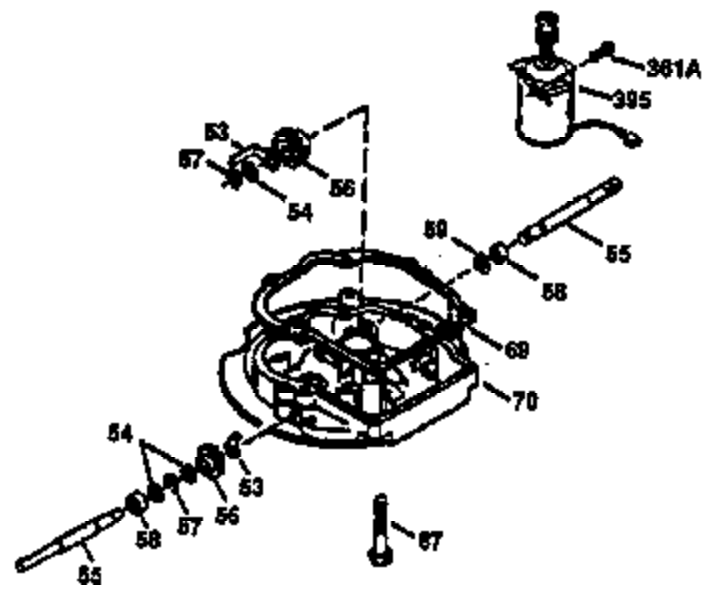

ILLUSTRATION SHOWS TYPICAL PARTS ONLY. ORDER BY PART NUMBER. PARTS NOT LISTED ARE SUPPLIED BY OEM.

Ref #	Part Number	Qty	Description
19	31361		Spring, Extension
69	35261		* Gasket, Mounting flange
70	35651B		Flange Ass'y. (Incl. 72, 72A, 73, 75 & 80)
90	611112		Flywheel
182	6201		Screw, 1/4-28 x 7/8"
185	31384A		Pipe, Intake (Incl. 224)
186	34358		Link, Governor spring
200	35727		Control Bracket (Incl. 202 thru 206)
209	30200		Screw, 10-24 x 9/16"
223	650451		Screw, 1/4-20 x 1"
238A	650932		Screw, 10-32 x 49/64"
241	35797		Collar, Air cleaner
245	35066		Filter, Air cleaner
246B	35435		Filter, Pre-Air (Optional)
246C	35705		Filter, Pre-Air (Optional)
250A	35065		Cover Assy., Air cleaner
260A	35826		Housing, Blower
275A	34613		Muffler
276	33753		Plate, Lock
277	650795		Screw, 1/4-20 x 2-1/4"
287A	650884		Screw, 8-32 x 1/2"
301A	35355		Fuel Cap
354	35025		Staple (Not used on all models)
370F	34387		Decal, Instruction (Optional)
370E	35167		Decal, Instruction
379	631021		Inlet Needle, Seat & Clip Assy.
390B	590637		Rewind Starter (Refer to Division 5, Section C page 34 or Fiche 8, Grid G-9 for breakdown)
430	730574		Debris Screen Kit (Incl.370F,431-433) (Opt.)
431	35596		Screen, Debris (Optional)
432	35597		Bracket, Debris screen (Optional)
433	650910		Screw, 8-32 x 1/4" (Optional)