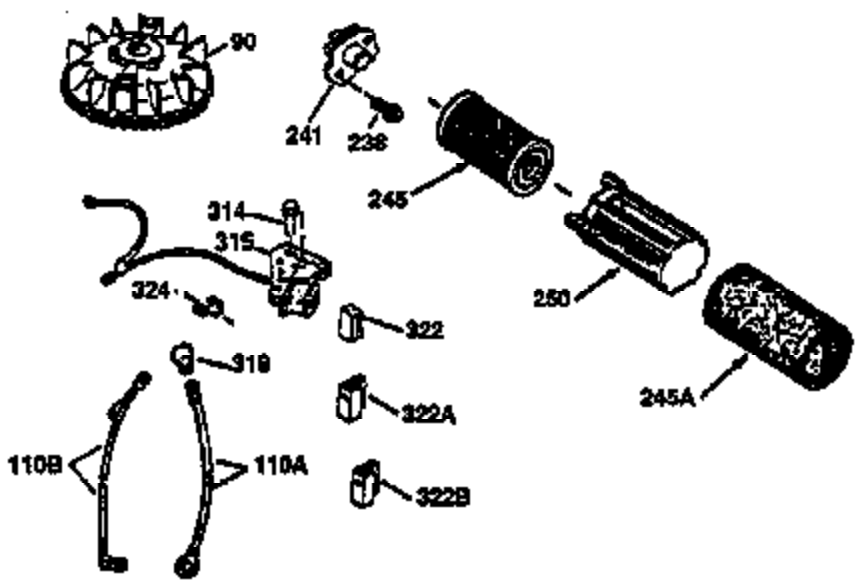

ILLUSTRATION SHOWS TYPICAL PARTS ONLY. ORDER BY PART NUMBER. PARTS NOT LISTED ARE SUPPLIED BY OEM.

Ref #	Part Number	Qty	Description
19	31361		Spring, Extension
69	35261		* Gasket, Mounting flange
70	35651B		Flange Ass'y. (Incl. 72, 72A, 73, 75 & 80)
90	611112		Flywheel
182	6201		Screw, 1/4-28 x 7/8"
185	31384A		Pipe, Intake (Incl. 224)
186	34358		Link, Governor spring
200	35727		Control Bracket (Incl. 202 thru 206)
209	30200		Screw, 10-24 x 9/16"
223	650451		Screw, 1/4-20 x 1"
238A	650932		Screw, 10-32 x 49/64"
241	35797		Collar, Air cleaner
245	35066		Filter, Air cleaner
246B	35435		Filter, Pre-Air (Optional)
246C	35705		Filter, Pre-Air (Optional)
250A	35065		Cover Assy., Air cleaner
260A	35826		Housing, Blower
275A	34613		Muffler
276	33753		Plate, Lock
277	650795		Screw, 1/4-20 x 2-1/4"
287A	650884		Screw, 8-32 x 1/2"
301A	35355		Fuel Cap
354	35025		Staple (Not used on all models)
370F	34387		Decal, Instruction (Optional)
370E	35167		Decal, Instruction
379	631021		Inlet Needle, Seat & Clip Assy.
390B	590637		Rewind Starter (Refer to Division 5, Section C page 34 or Fiche 8, Grid G-9 for breakdown)
430	730574		Debris Screen Kit (Incl.370F,431-433) (Opt.)
431	35596		Screen, Debris (Optional)
432	35597		Bracket, Debris screen (Optional)
433	650910		Screw, 8-32 x 1/4" (Optional)